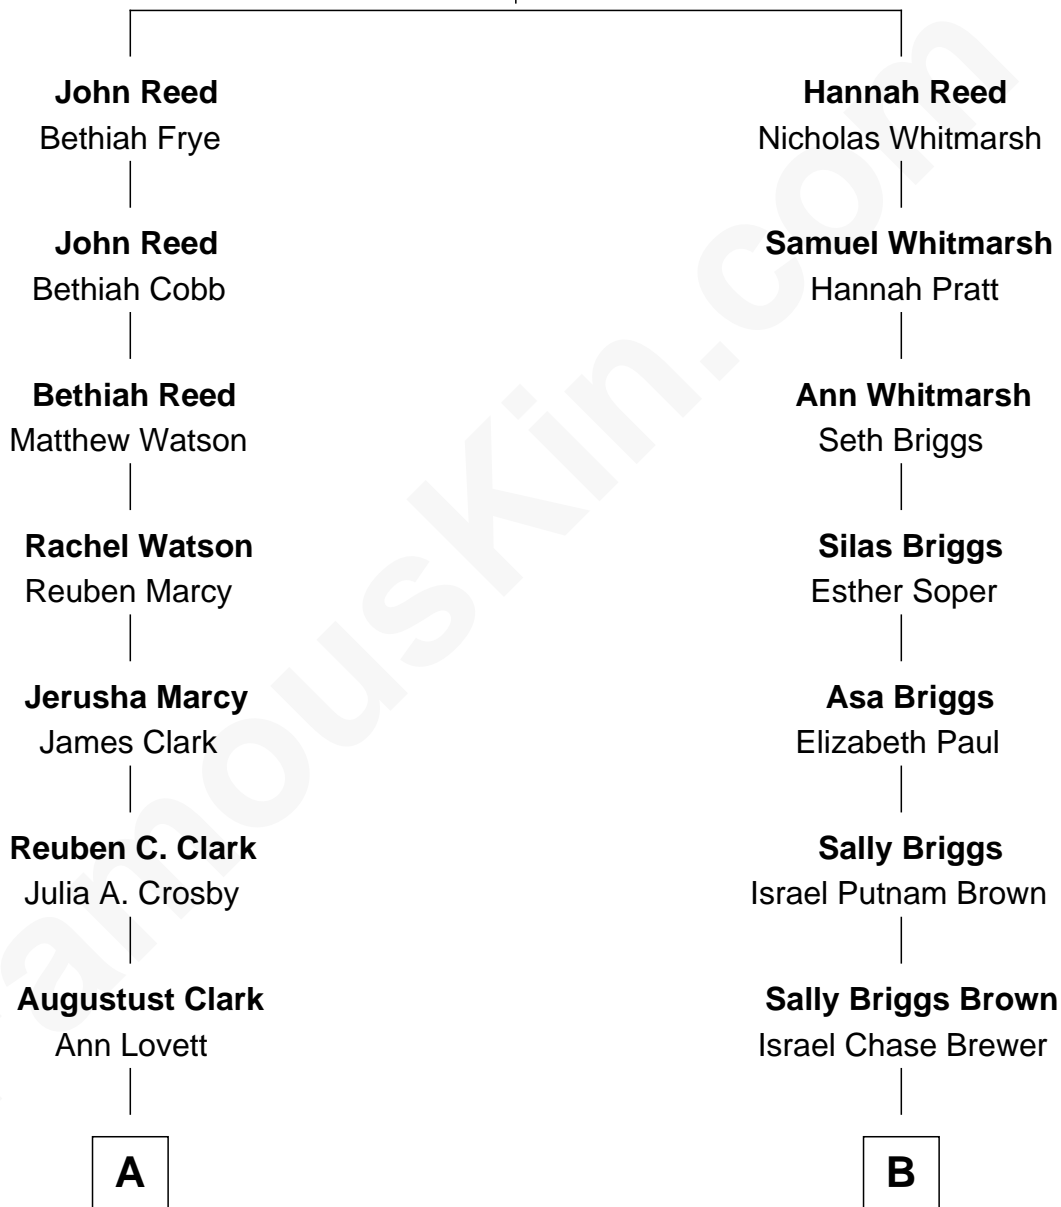

FamousKin.com Relationship Chart of

Dick Clark

Radio and TV Host

9th cousin of

Calvin Coolidge

30th U.S. President

William Reed
Avis Chapman

A

Herbert Watson Clark

Maud S. Wagstaff

Richard Augustus Clark

Julia Fuller Barnard

Dick Clark

Radio and TV Host

B

Sarah Almeda Brewer

Calvin Galusha Coolidge

Col. John Calvin Coolidge

Victoria Josephine Moor

Calvin Coolidge

30th U.S. President

FamousKin.com