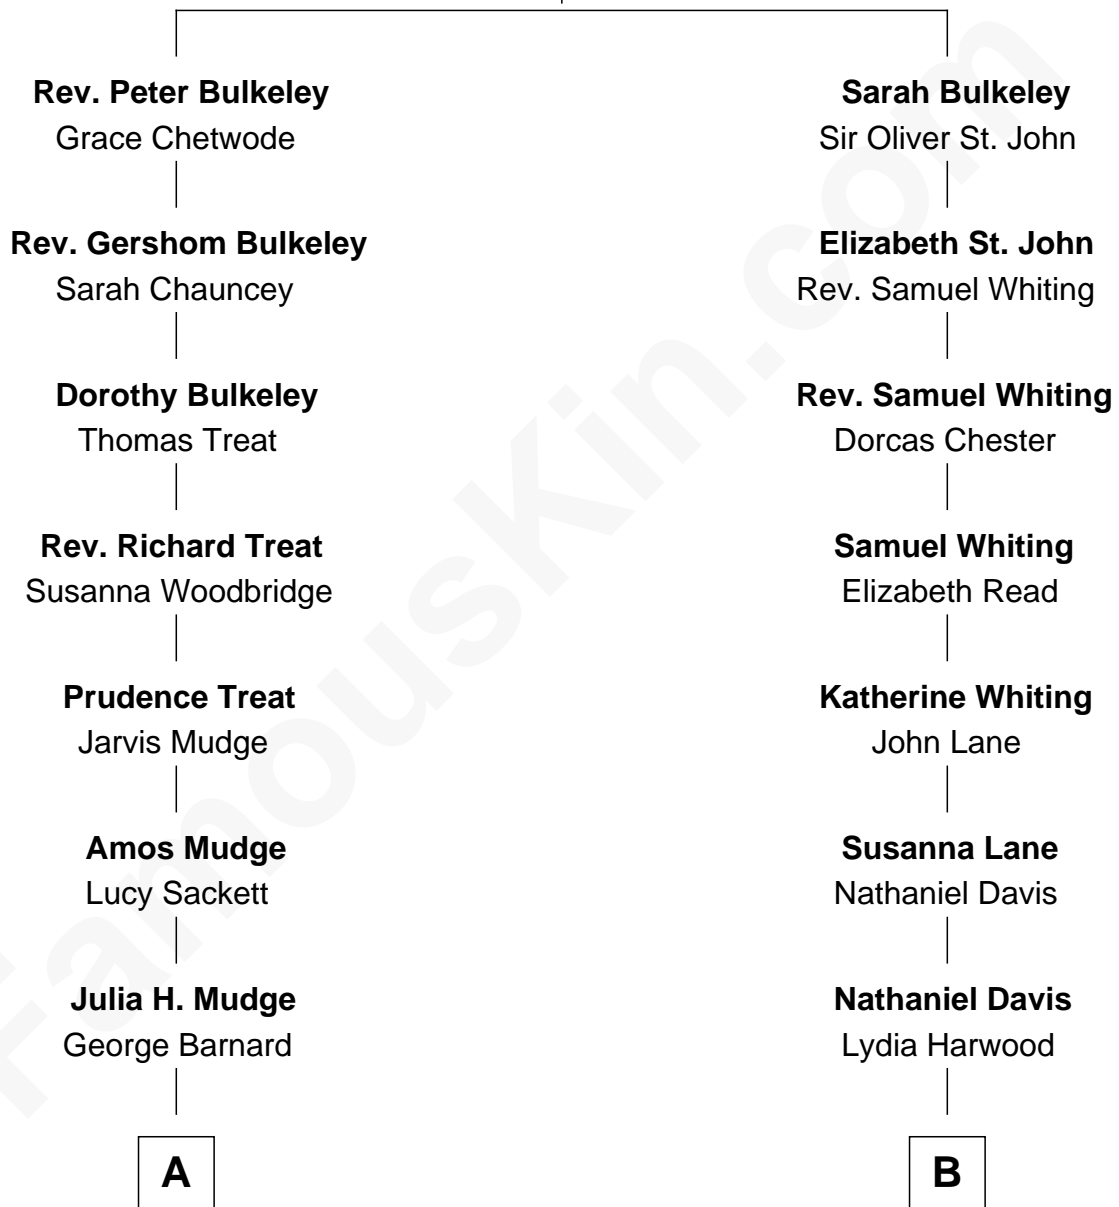

FamousKin.com Relationship Chart of

Dick Clark

Radio and TV Host

10th cousin of

Calvin Coolidge

30th U.S. President

Rev. Edward Bulkeley

Olive Irby

A

George Barnard
Jane Sophia Fuller

Charles Fuller Barnard
Anna May Aldridge

Julia Fuller Barnard
Richard Augustus Clark

Dick Clark
Radio and TV Host

B

Mary Davis
John Dunlap Moor

Hiram Dunlap Moor
Abigail Pinney Franklin