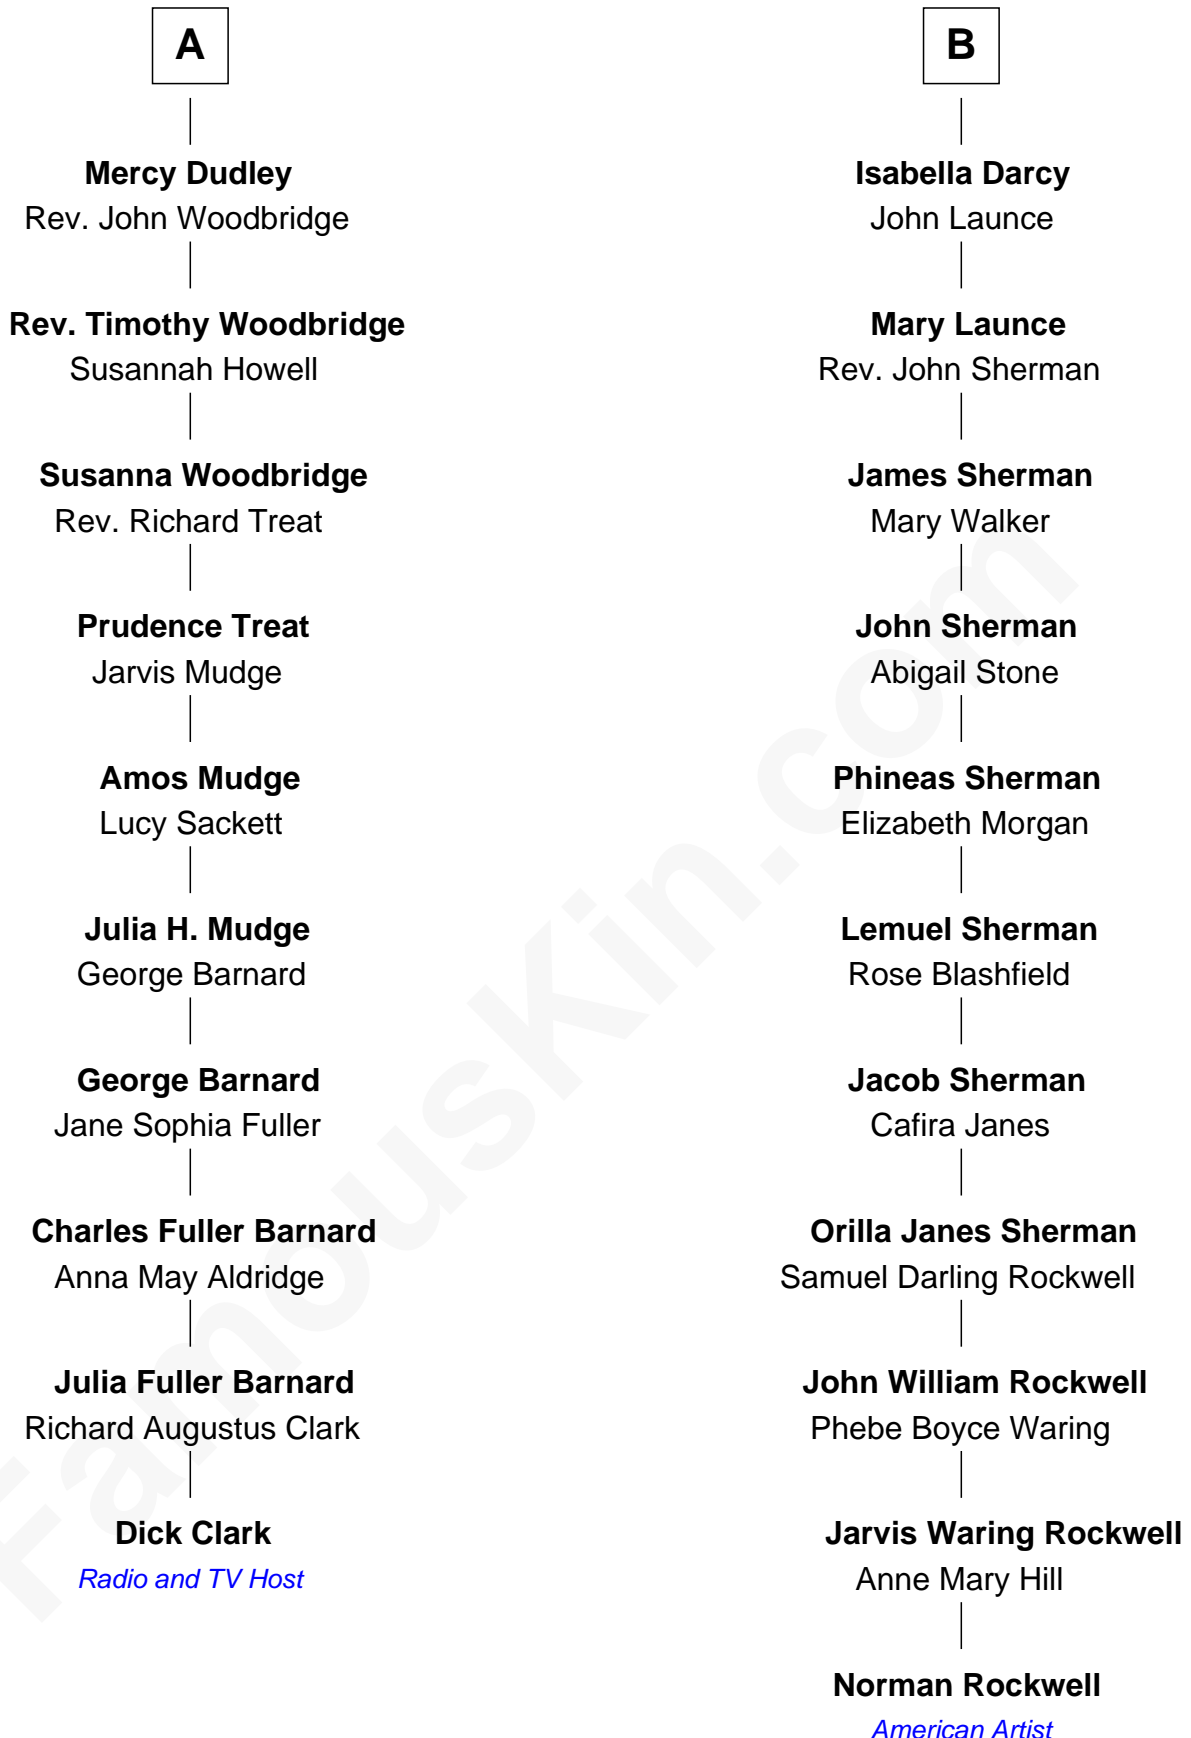

FamousKin.com Relationship Chart of

Dick Clark

Radio and TV Host

16th cousin 1 time removed of

Norman Rockwell

American Artist

Joan Beaufort

*with husband
Sir Ralph Neville*

Richard Darcy
Eleanor Scrope

Sir John Sutton
Cecily Grey

Sir William Darcy
Eupheme Langton

Sir Henry Dudley
----- Ashton

Sir Thomas Darcy
Dowsabel Tempest

Probable

Roger Dudley
Susanna Thorne

Sir Arthur Darcy
Mary Carew

Gov. Thomas Dudley
Dorothy York

Sir Edward Darcy
Elizabeth Astley

A

B

Dick Clark photo by [Alan Light](#) (CC BY 2.0)