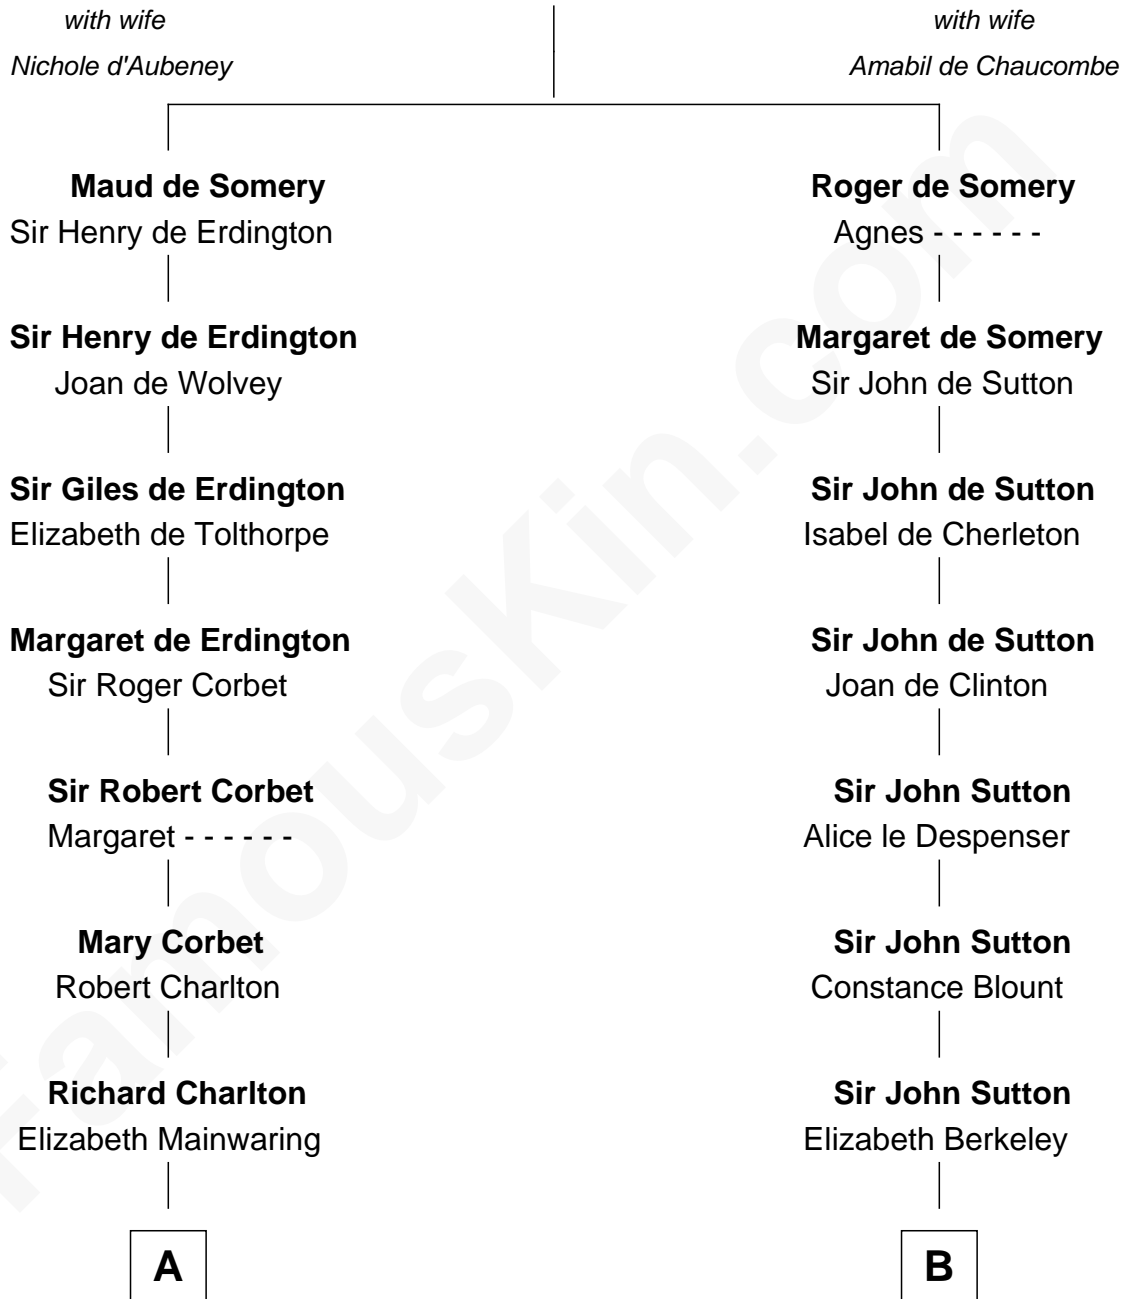

FamousKin.com Relationship Chart of

Dick Clark

Radio and TV Host

18th cousin 2 times removed of

Nicholas Gilman

Signer of the U.S. Constitution

Sir Roger de Somery

C

George Barnard
Jane Sophia Fuller

Charles Fuller Barnard
Anna May Aldridge

Julia Fuller Barnard
Richard Augustus Clark

Dick Clark
Radio and TV Host

D

Ann Taylor
Nicholas Gilman

Nicholas Gilman
Signer of the U.S. Constitution