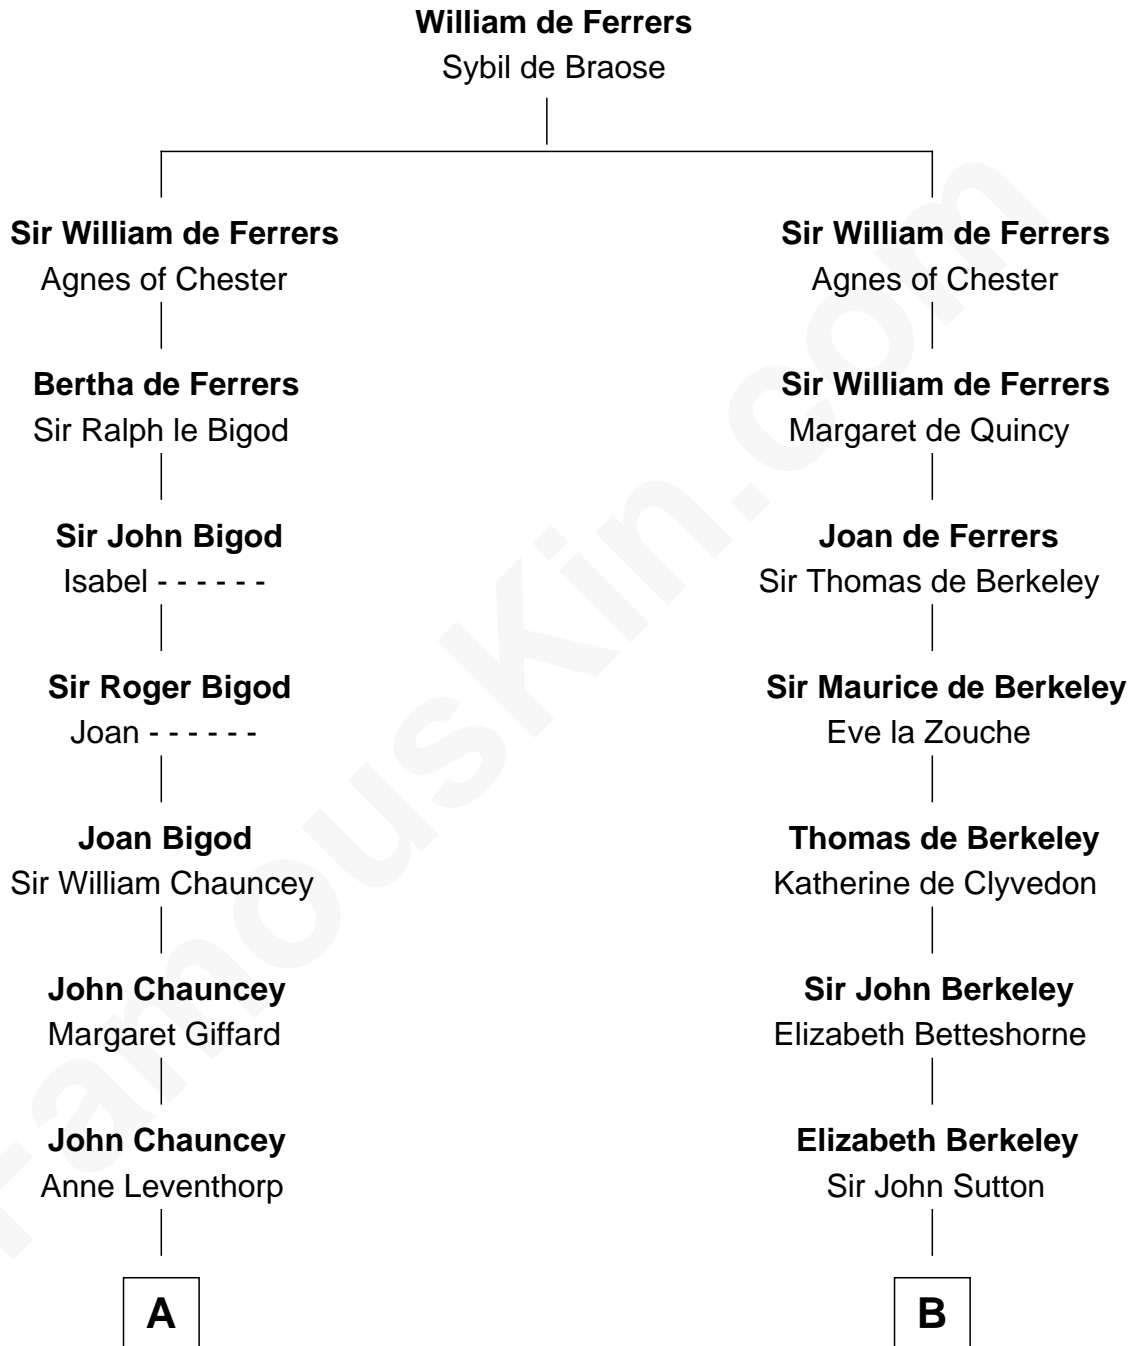

# FamousKin.com Relationship Chart of

**Dick Clark**

*Radio and TV Host*

18th cousin 3 times removed of

**Nicholas Gilman**

*Signer of the U.S. Constitution*

**C**

**Julia H. Mudge**  
George Barnard

**George Barnard**  
Jane Sophia Fuller

**Charles Fuller Barnard**  
Anna May Aldridge

**Julia Fuller Barnard**  
Richard Augustus Clark

**Dick Clark**  
*Radio and TV Host*

**D**

**Ann Taylor**  
Nicholas Gilman

**Nicholas Gilman**  
*Signer of the U.S. Constitution*

FamousKin.com