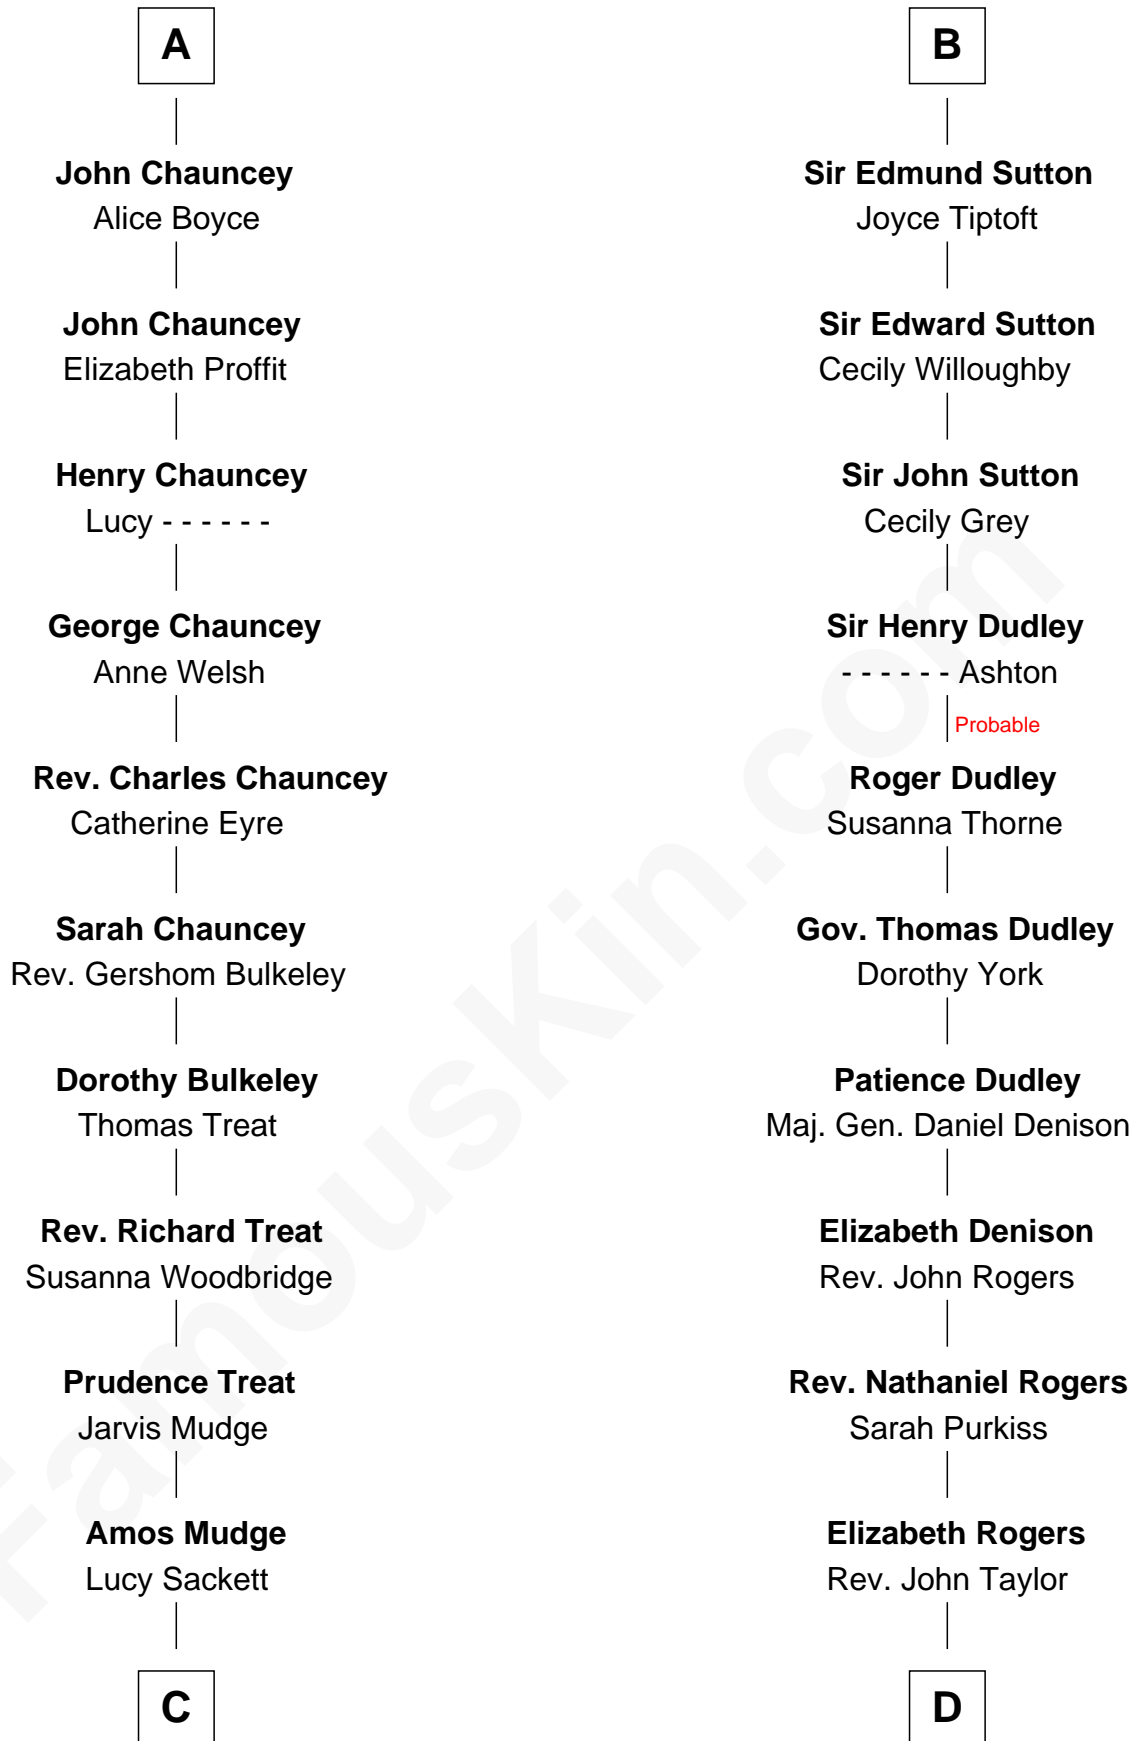

# FamousKin.com Relationship Chart of

**Dick Clark**

*Radio and TV Host*

18th cousin 3 times removed of

**Nicholas Gilman**

*Signer of the U.S. Constitution*

**C**

**Julia H. Mudge**  
George Barnard

**George Barnard**  
Jane Sophia Fuller

**Charles Fuller Barnard**  
Anna May Aldridge

**Julia Fuller Barnard**  
Richard Augustus Clark

**Dick Clark**  
*Radio and TV Host*

**D**

**Ann Taylor**  
Nicholas Gilman