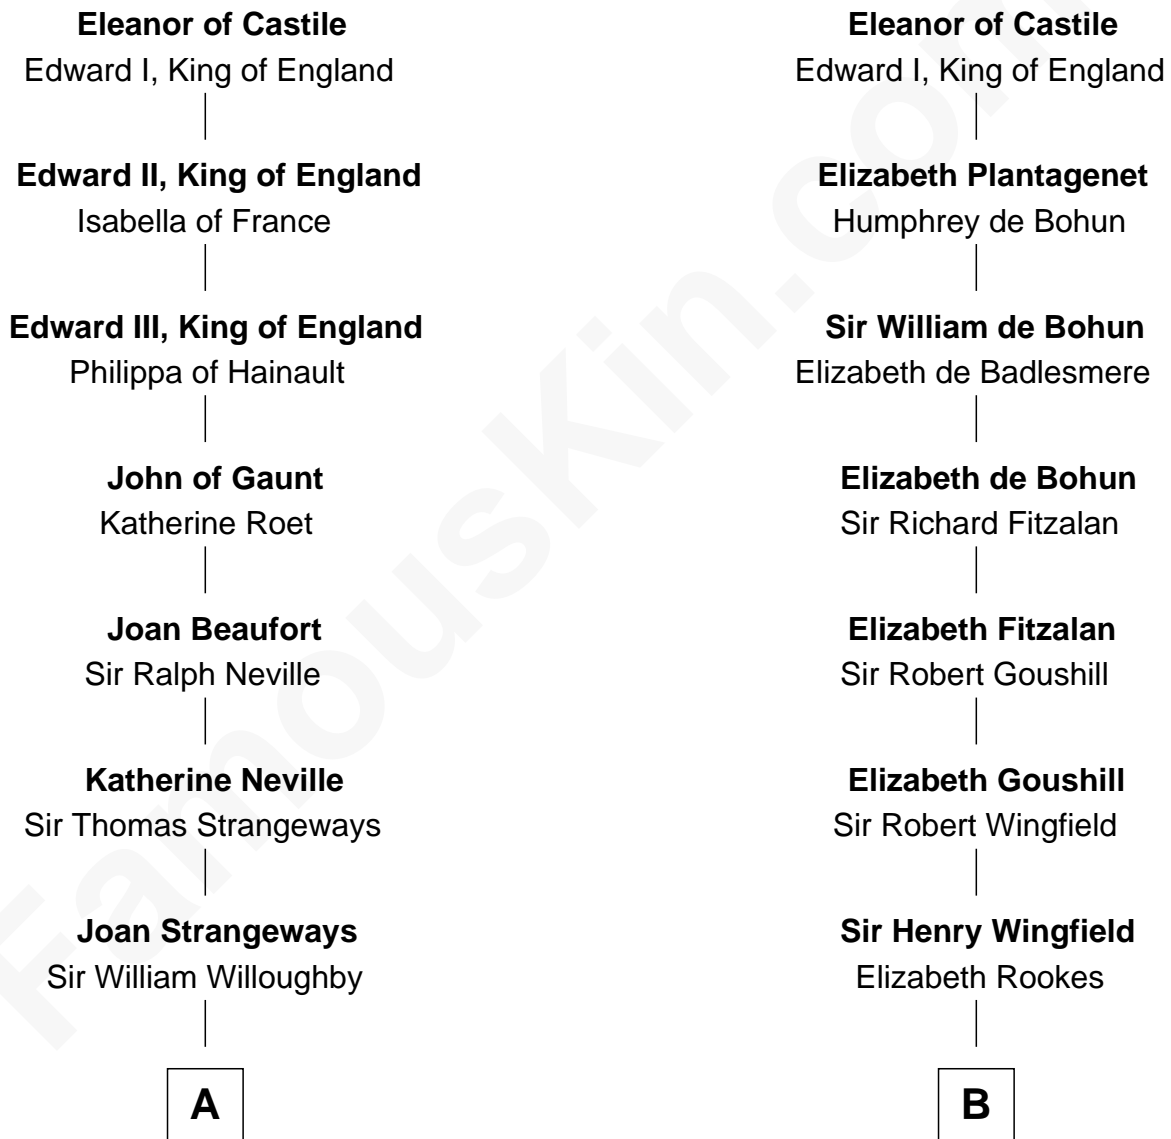

# FamousKin.com Relationship Chart of

**Dick Clark**

*Radio and TV Host*

21st cousin of

**Valerie Bertinelli**

*Television Actress*

**Ferdinand III, King of Castile**

Joanna of Ponthieu

**C**

**Julia H. Mudge**  
George Barnard

**George Barnard**  
Jane Sophia Fuller

**Charles Fuller Barnard**  
Anna May Aldridge

**Julia Fuller Barnard**  
Richard Augustus Clark

**Dick Clark**  
*Radio and TV Host*