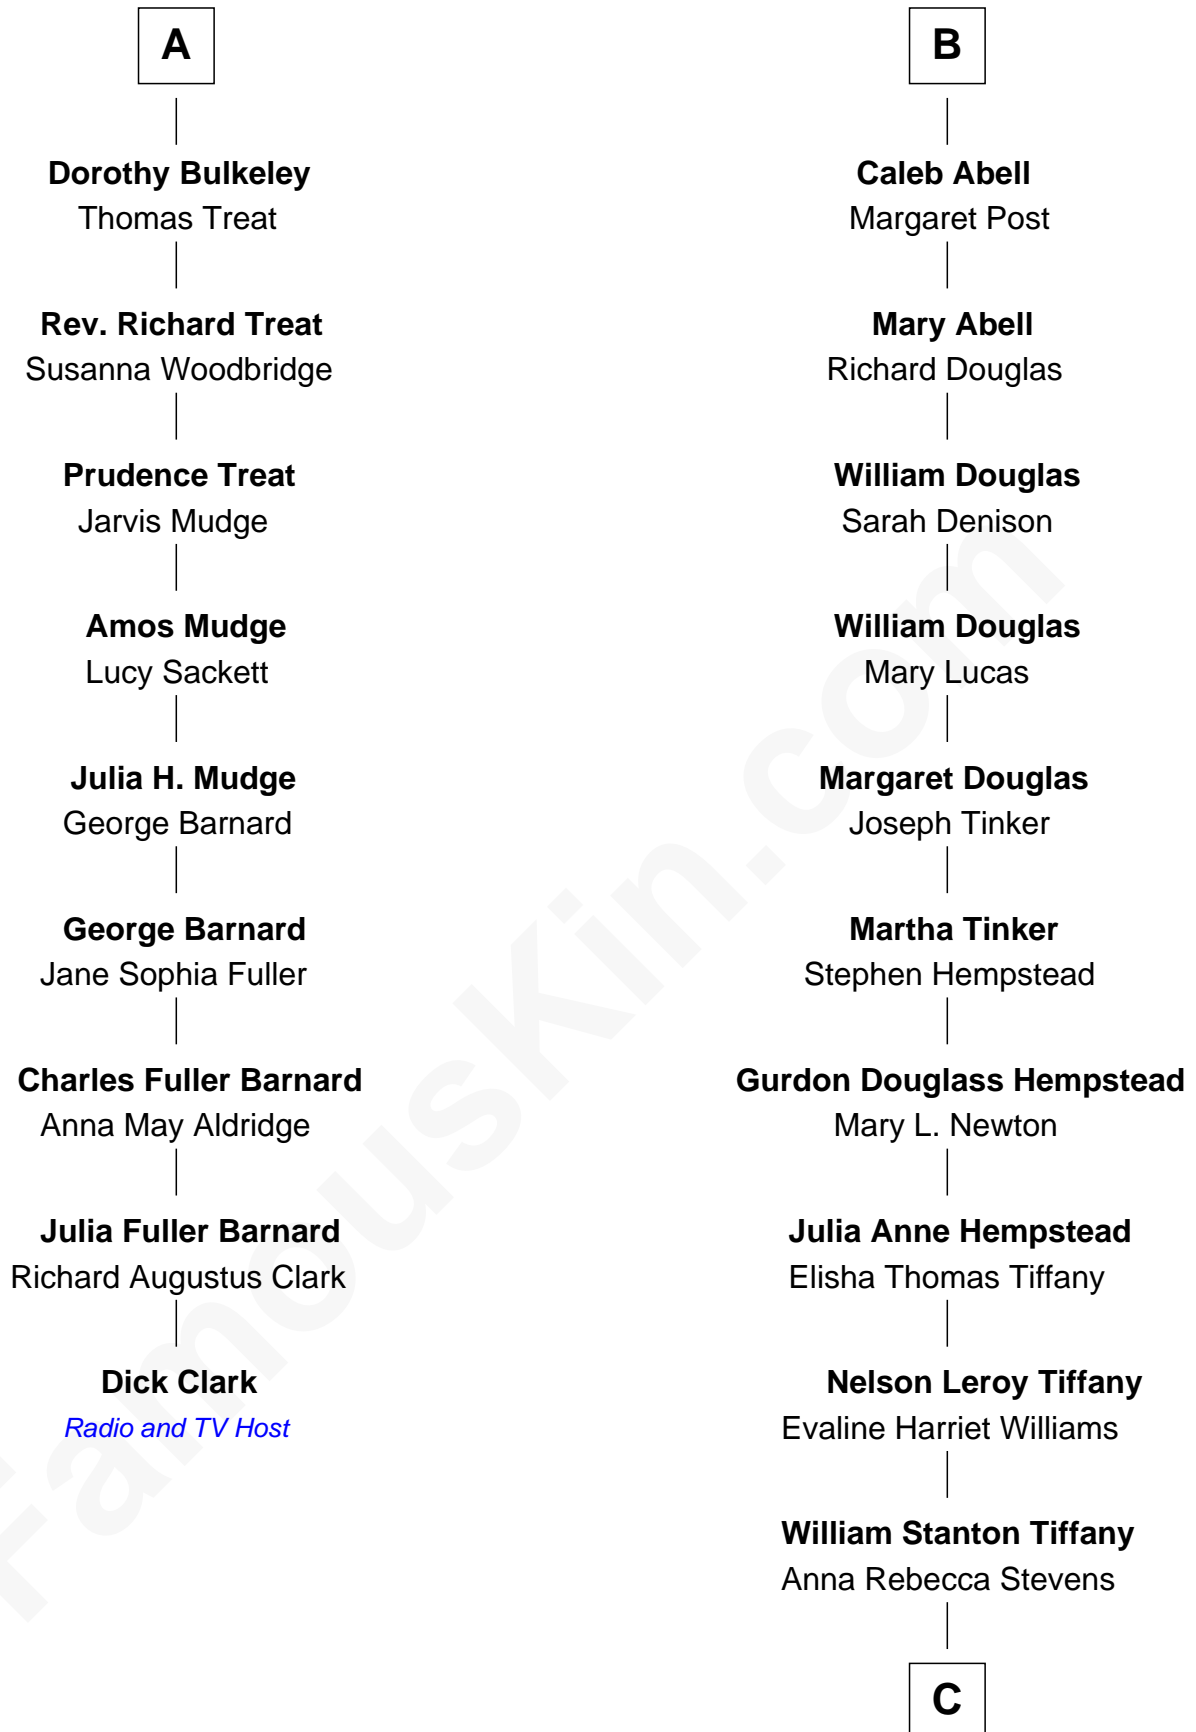

FamousKin.com Relationship Chart of

Dick Clark

Radio and TV Host

15th cousin 3 times removed of

Richard Gere

Movie Actor

John Talbot
Elizabeth Butler

C

**Doris Anna Tiffany
Homer George Gere**

Richard Gere
Movie Actor

FamousKin.com