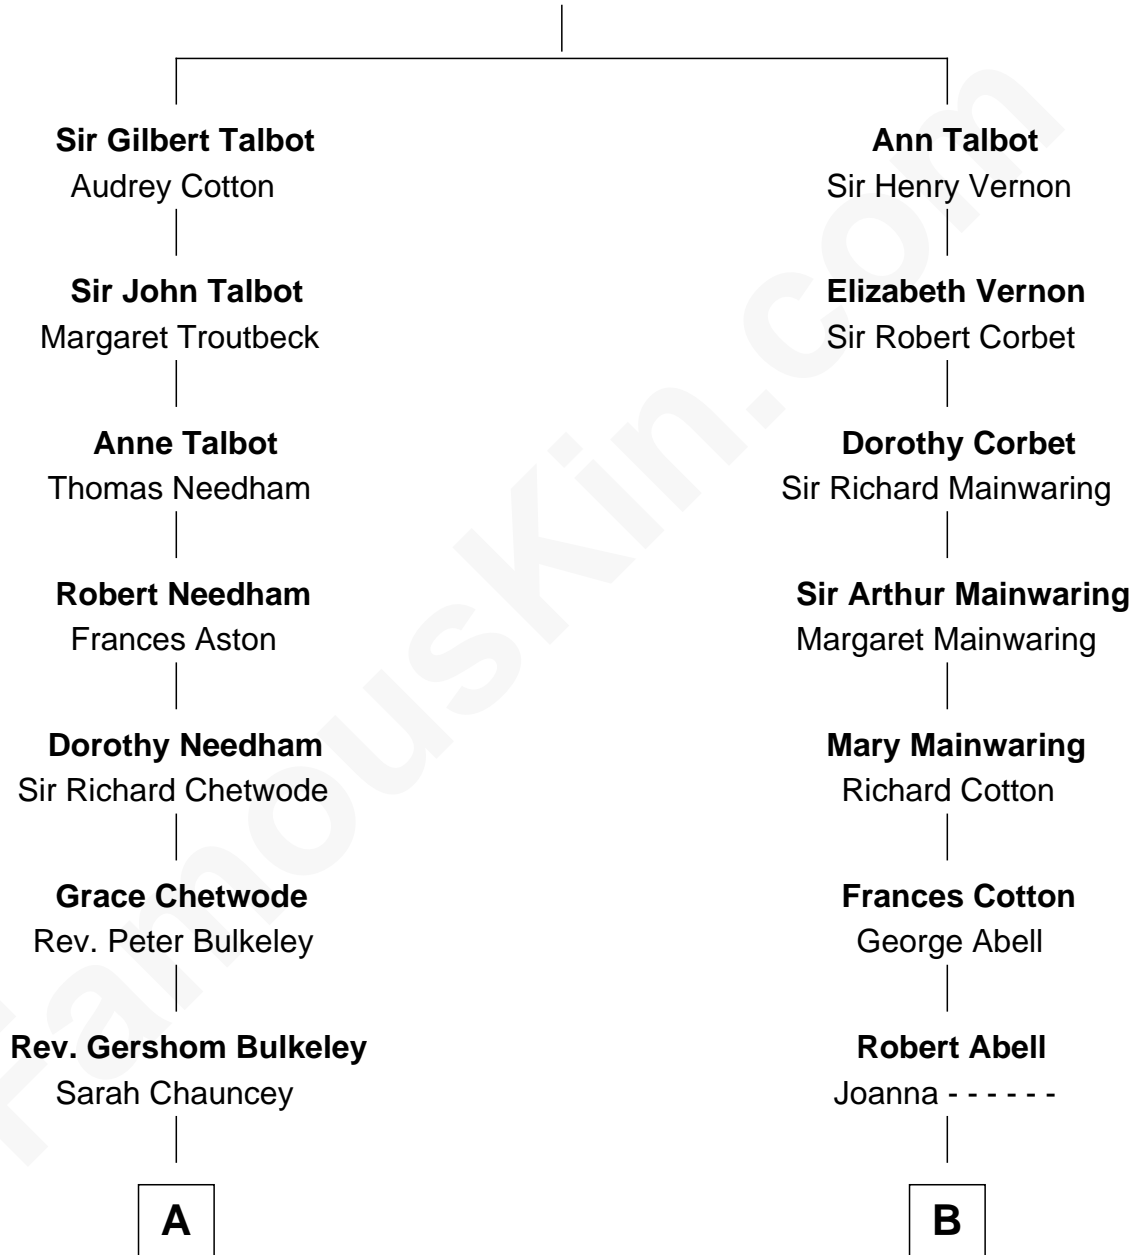

FamousKin.com Relationship Chart of

Dick Clark

Radio and TV Host

15th cousin 3 times removed of

Richard Gere

Movie Actor

John Talbot
Elizabeth Butler

C

**Doris Anna Tiffany
Homer George Gere**

Richard Gere
Movie Actor

FamousKin.com