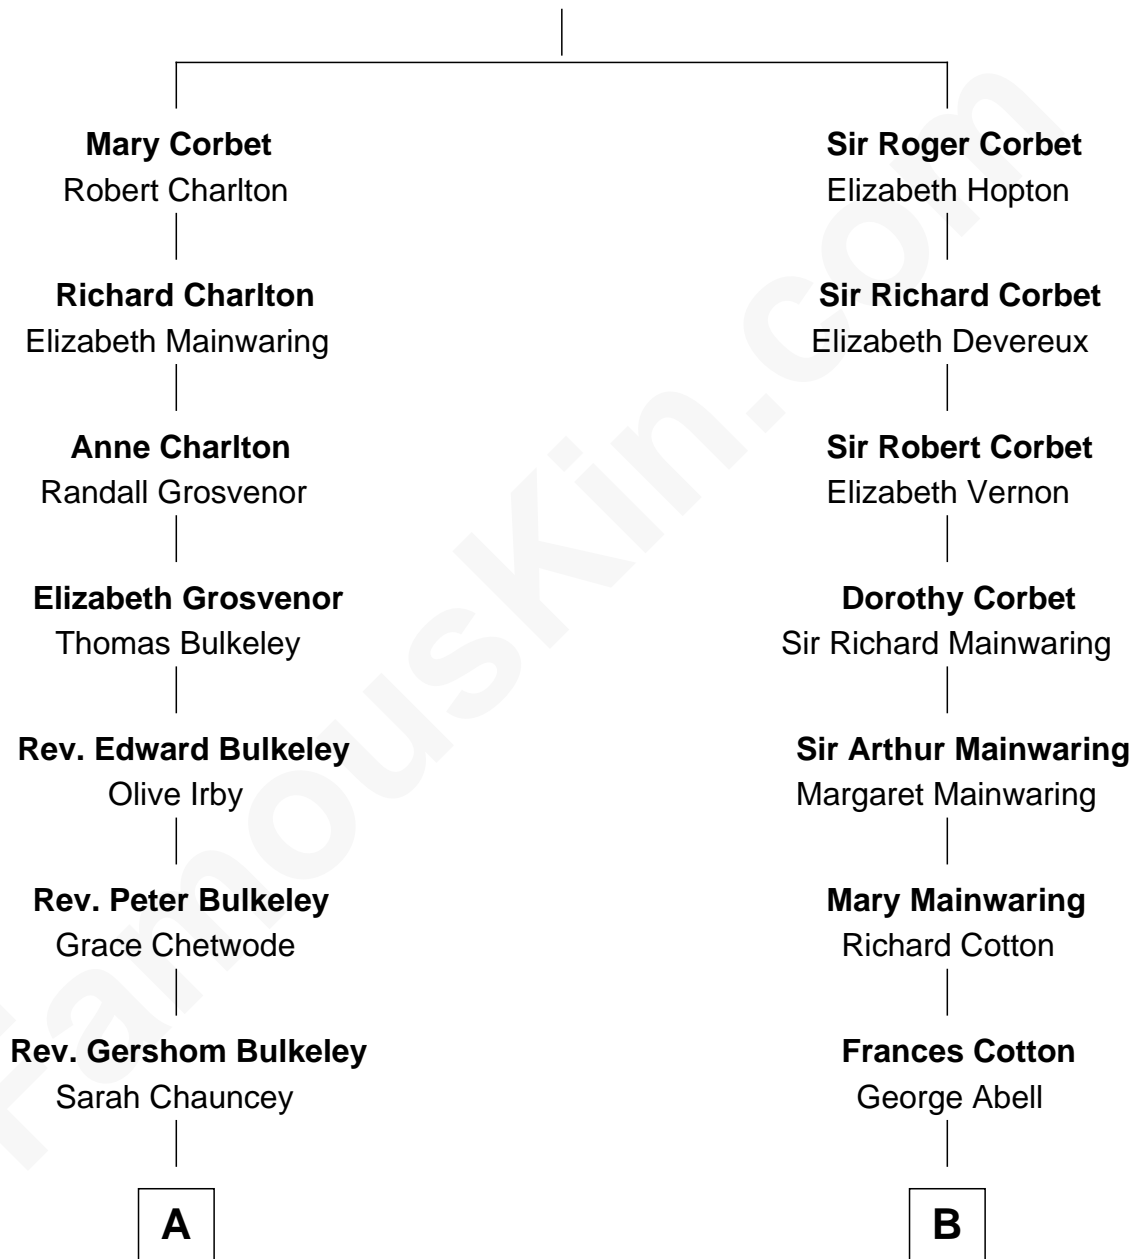

# FamousKin.com Relationship Chart of

**Dick Clark**

*Radio and TV Host*

15th cousin 4 times removed of

**Richard Gere**

*Movie Actor*

**Sir Robert Corbet**

Margaret - - - - -

**C**

**William Stanton Tiffany**  
Anna Rebecca Stevens

**Doris Anna Tiffany**  
Homer George Gere

**Richard Gere**  
*Movie Actor*

FamousKin.com