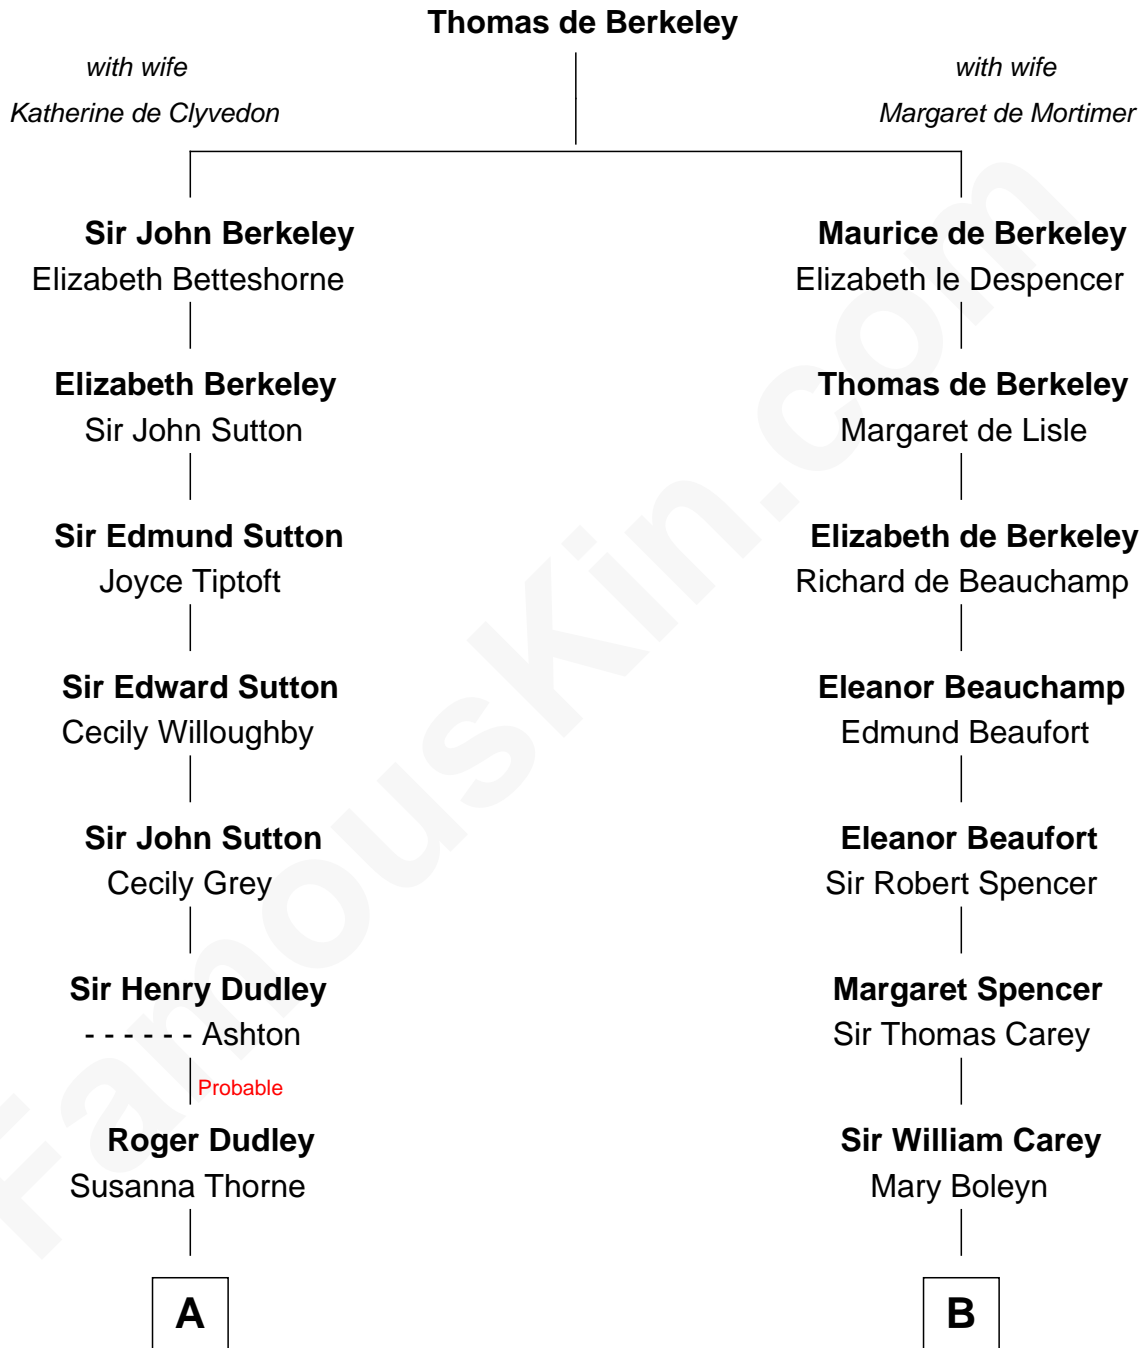

# FamousKin.com Relationship Chart of

**Dick Clark**

*Radio and TV Host*

17th cousin 2 times removed of

**Liz Claiborne**

*Fashion Designer and Founder of Liz Claiborne Inc.*

**C**

**Fernand Claiborne**  
Marie Louise Villeré

**Omer Villere Claiborne**  
Carolyn Louise Fenner

**Liz Claiborne**  
*Found of Liz Claiborne Inc.*

FamousKin.com