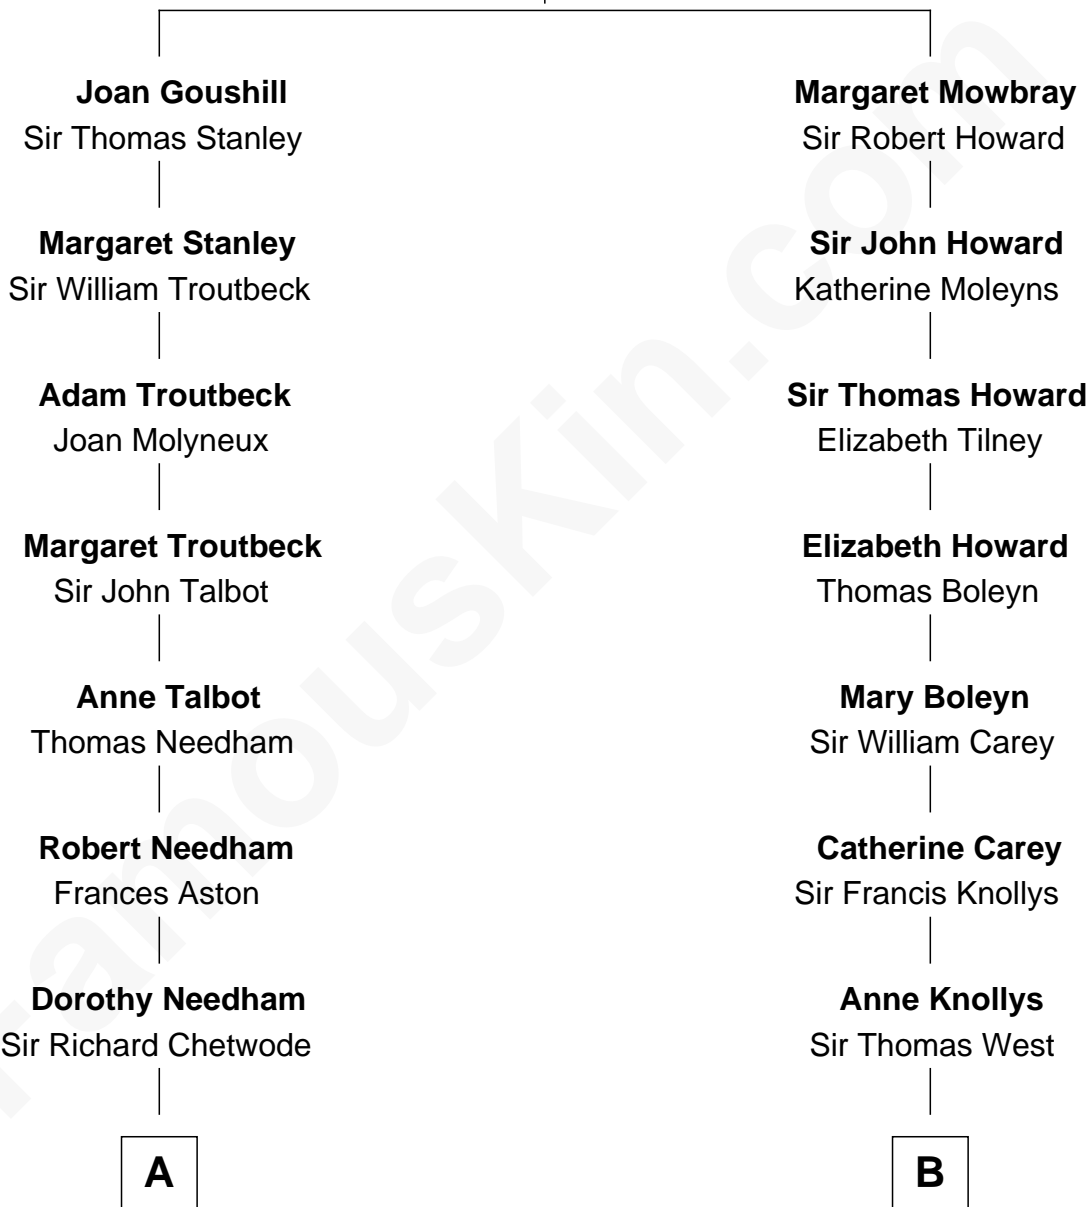

Elizabeth Fitzalan

with husband
Sir Robert Goushill

with husband
Sir Thomas Mowbray