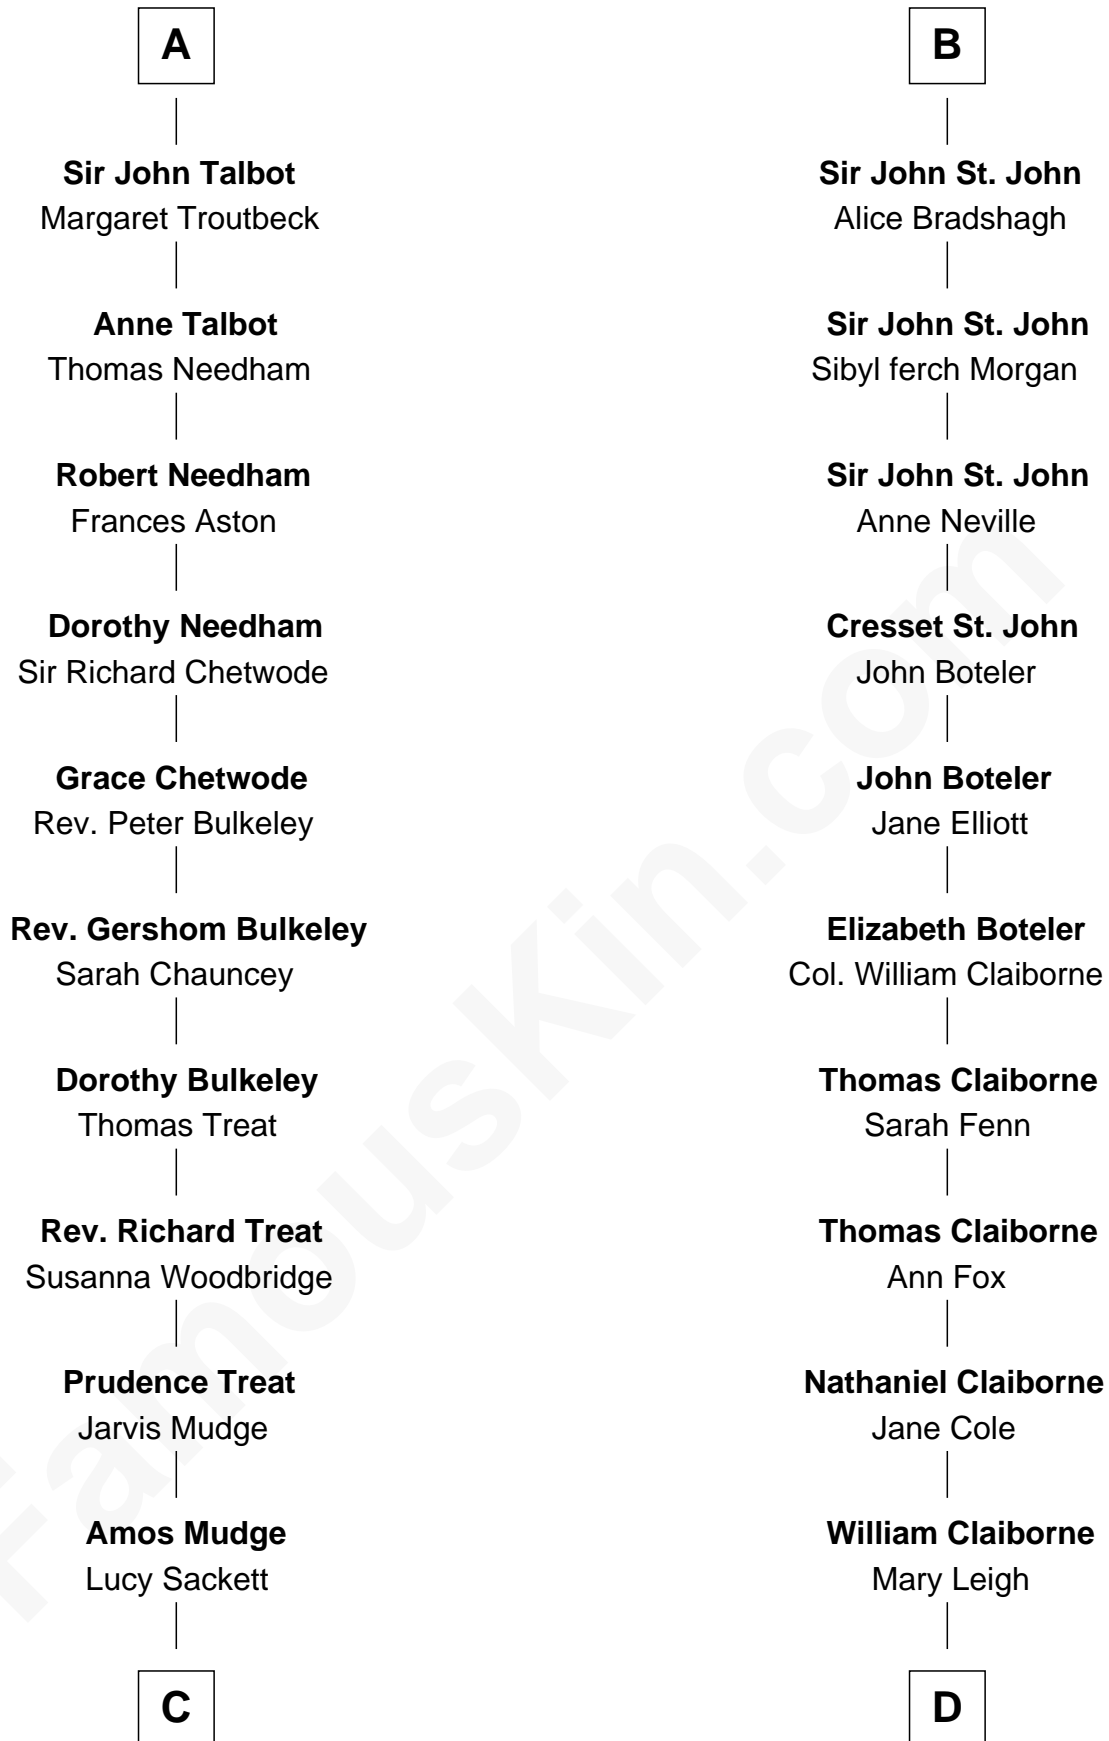

FamousKin.com Relationship Chart of

Dick Clark

Radio and TV Host

21st cousin of

Liz Claiborne

Fashion Designer and Founder of Liz Claiborne Inc.

C

Julia H. Mudge
George Barnard

George Barnard
Jane Sophia Fuller

Charles Fuller Barnard
Anna May Aldridge

Julia Fuller Barnard
Richard Augustus Clark

Dick Clark
Radio and TV Host

D

William Charles Cole Claiborne
Clarisse Duralde

William Charles Cole Claiborne
Louise de Balathier