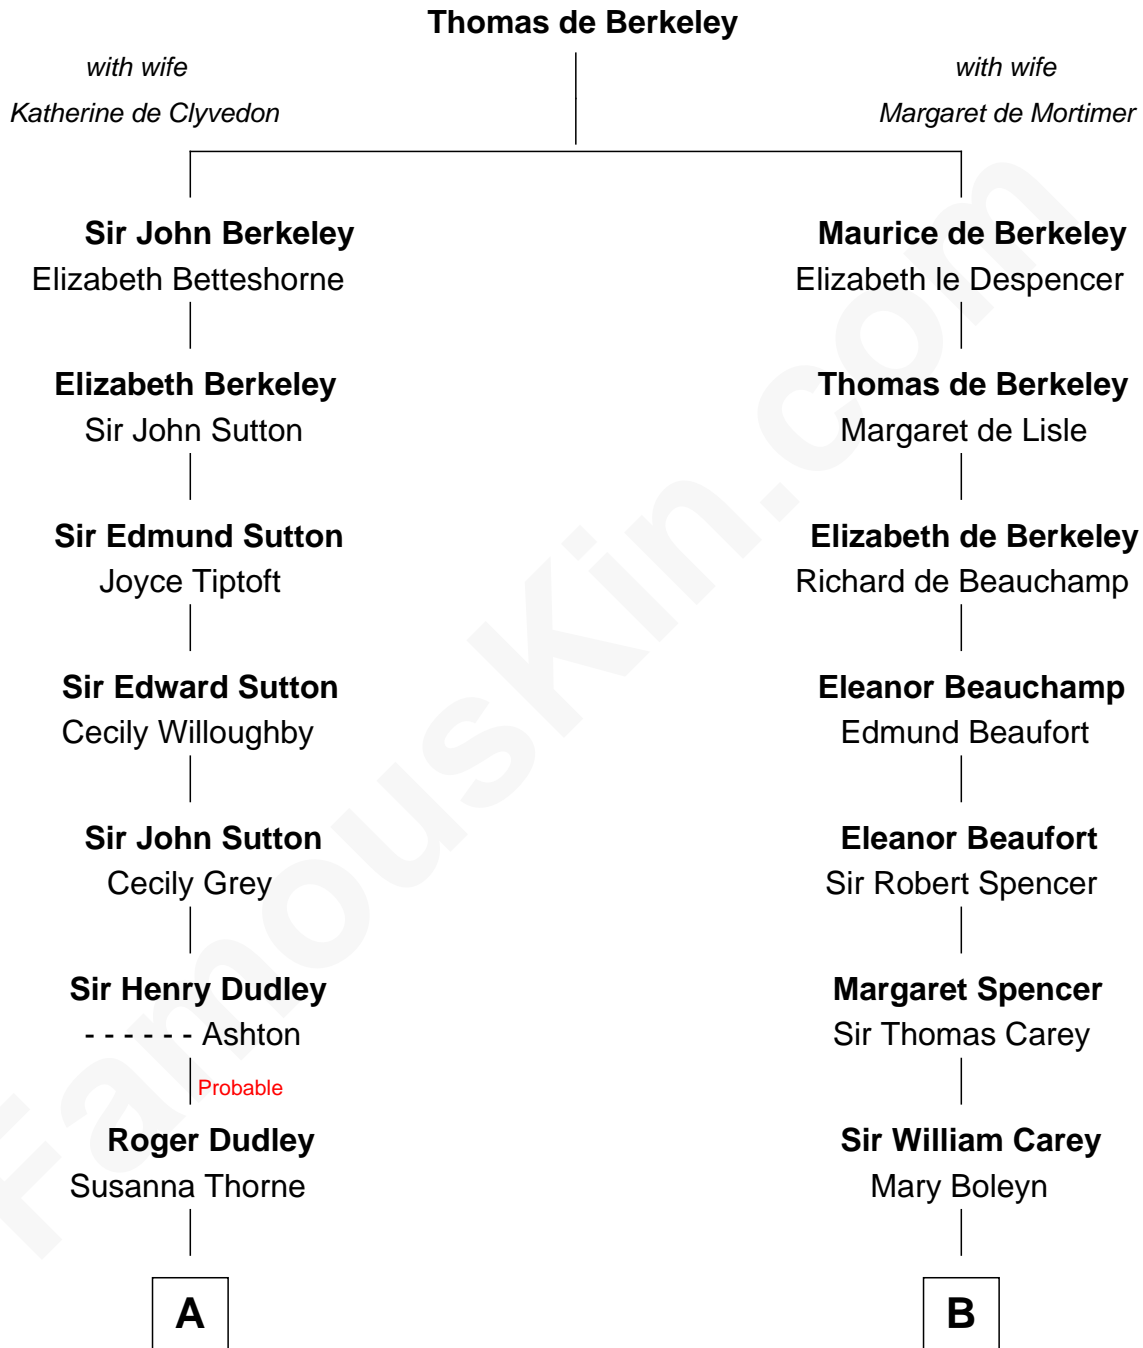

# FamousKin.com Relationship Chart of

**Dick Clark**

*Radio and TV Host*

15th cousin 2 times removed of

**William C. C. Claiborne**

*1st Governor of Louisiana*

Dick Clark photo by [Alan Light](#) (CC BY 2.0)