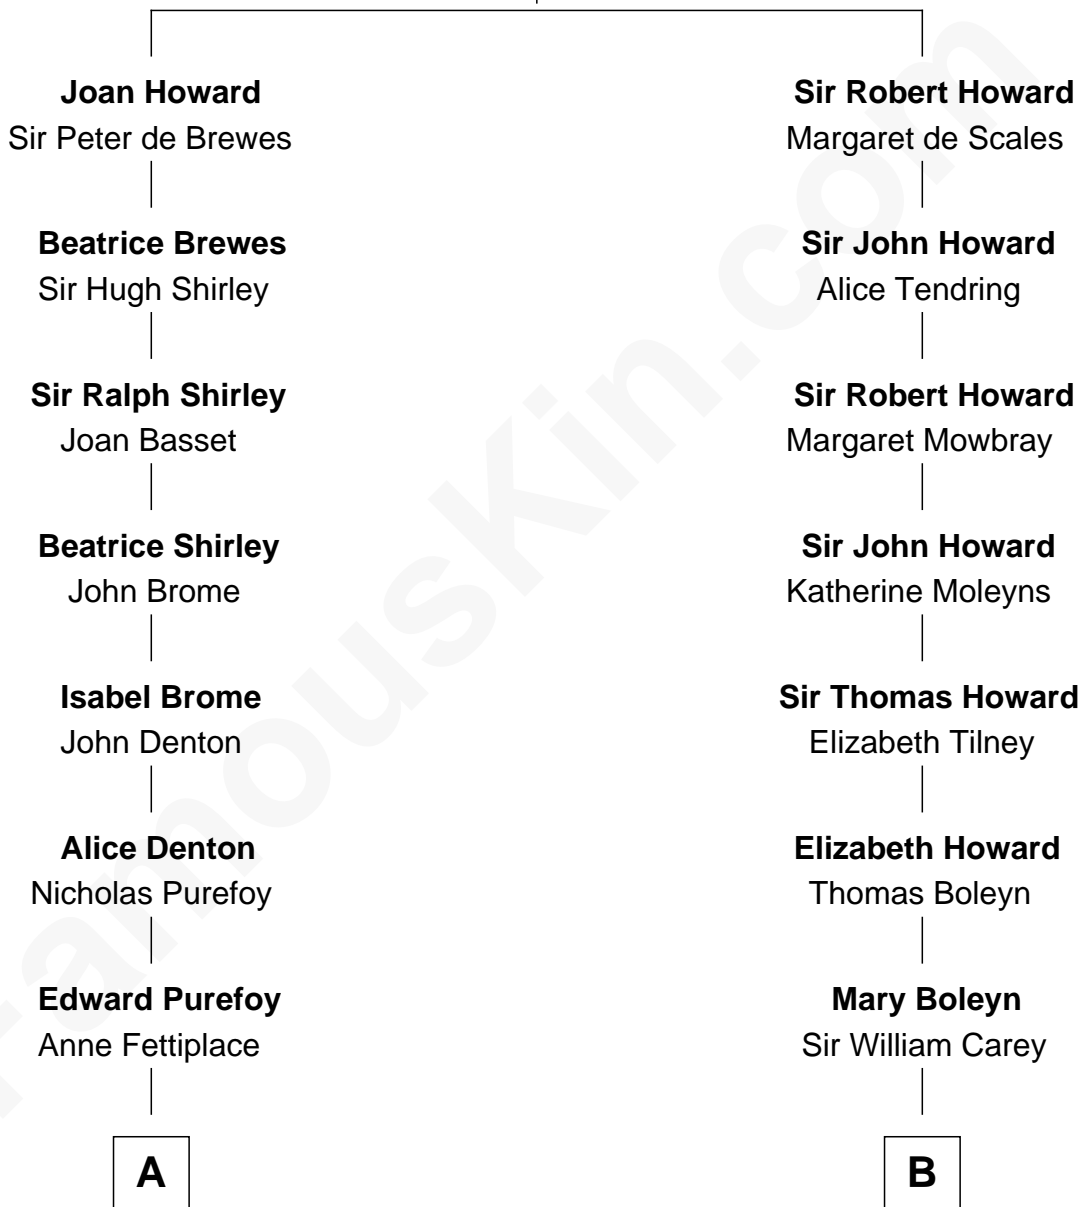

FamousKin.com Relationship Chart of

Dick Clark

Radio and TV Host

15th cousin 4 times removed of

William C. C. Claiborne

1st Governor of Louisiana

Sir John Howard

Alice de Bois

C

—
Charles Fuller Barnard

Anna May Aldridge

—
Julia Fuller Barnard

Richard Augustus Clark

—
Dick Clark

Radio and TV Host

FamousKin.com