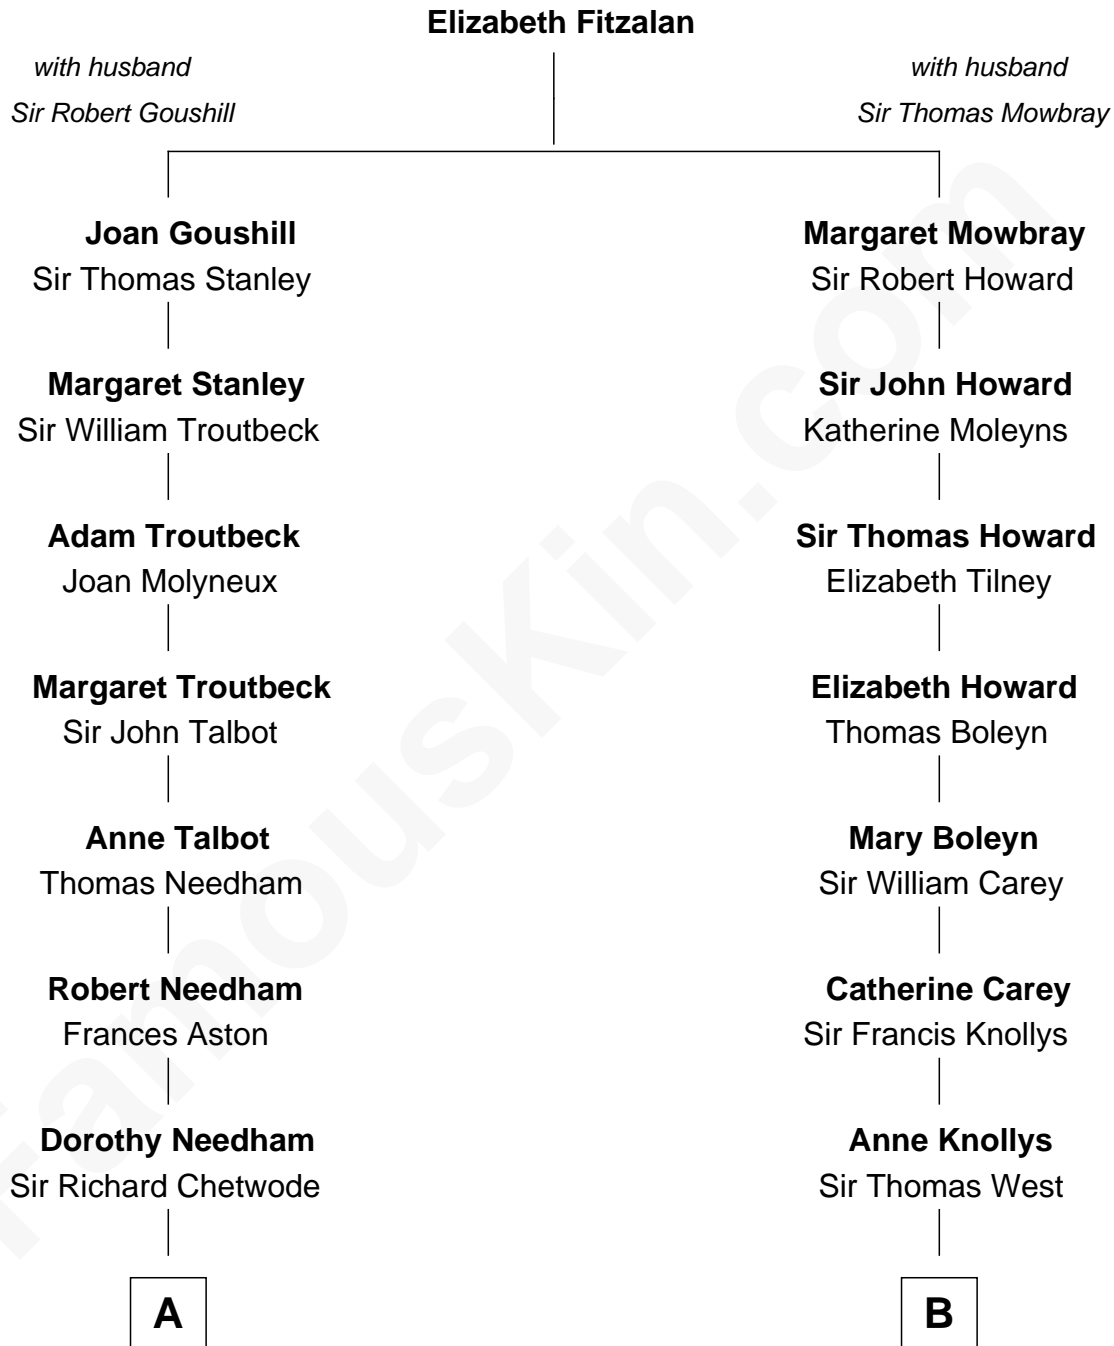

FamousKin.com Relationship Chart of

Dick Clark

Radio and TV Host

13th cousin 4 times removed of

William C. C. Claiborne

1st Governor of Louisiana

Dick Clark photo by [Alan Light](#) (CC BY 2.0)