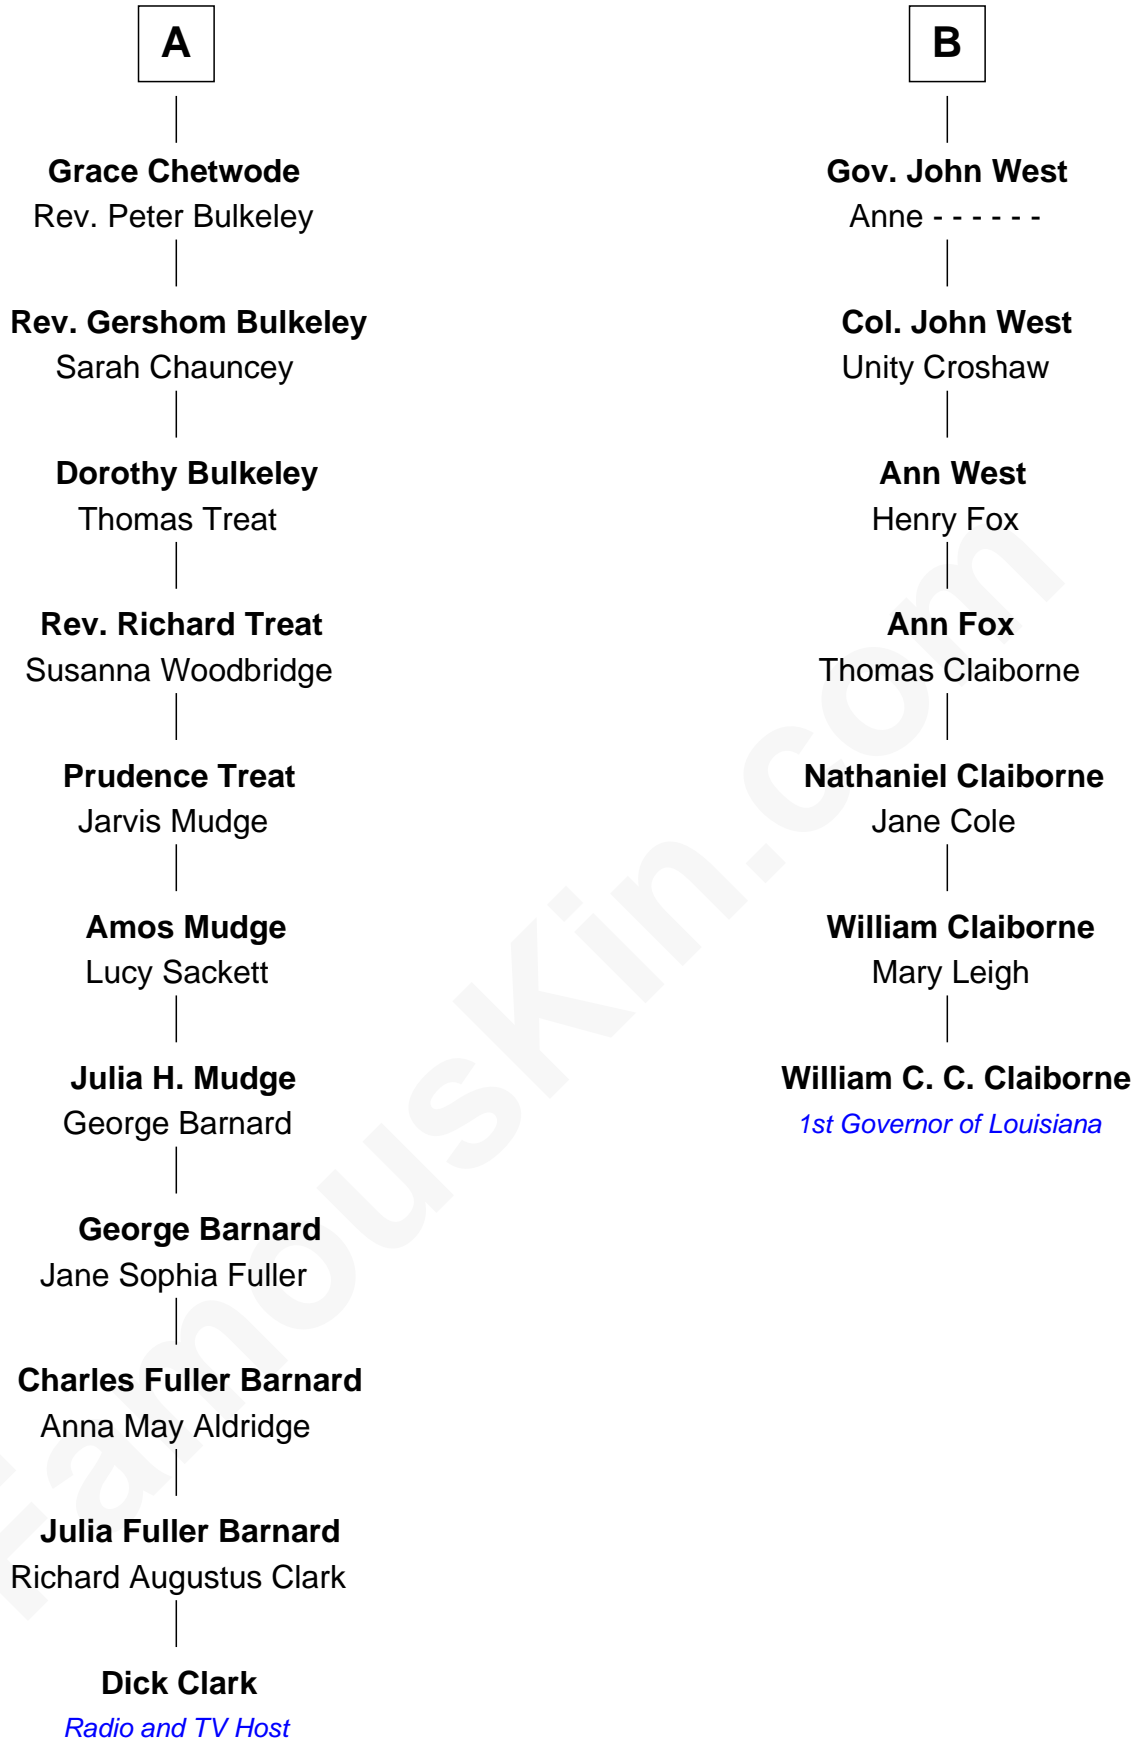

FamousKin.com Relationship Chart of

Dick Clark

Radio and TV Host

13th cousin 4 times removed of

William C. C. Claiborne

1st Governor of Louisiana

Dick Clark photo by [Alan Light](#) (CC BY 2.0)