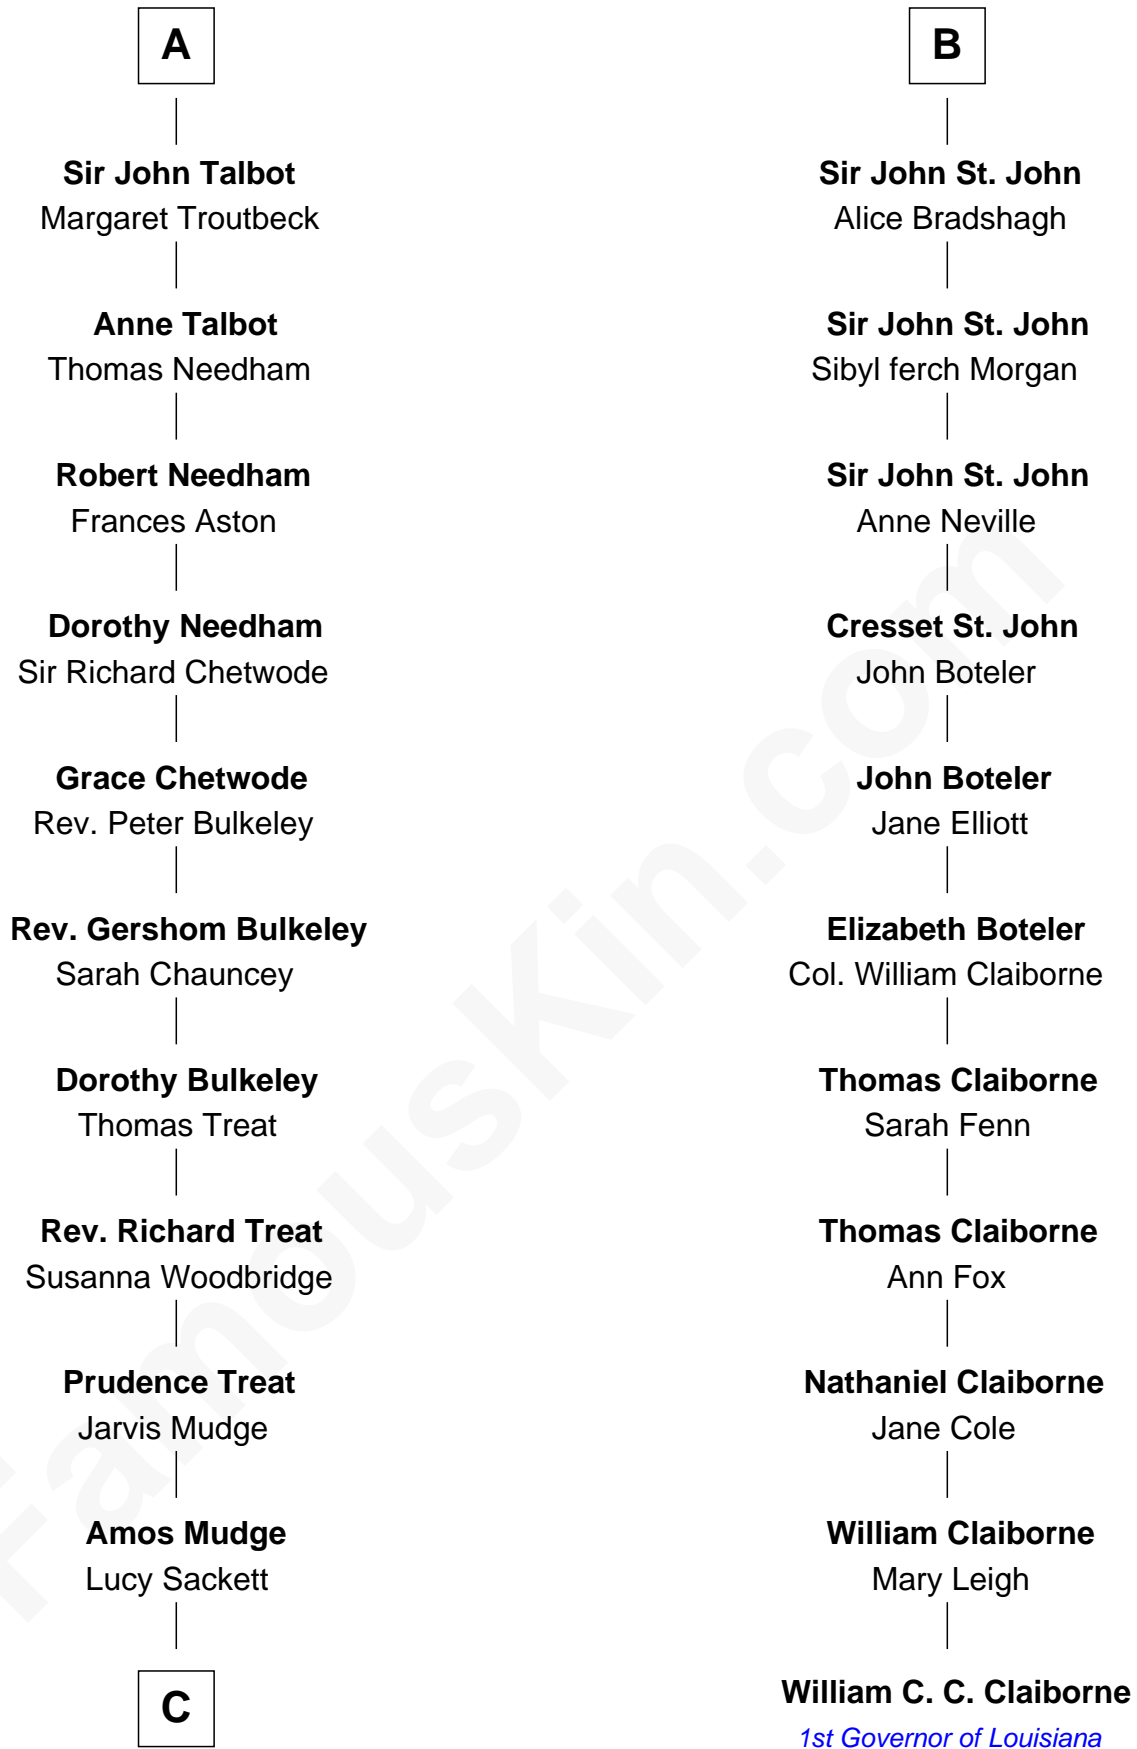

FamousKin.com Relationship Chart of

Dick Clark

Radio and TV Host

17th cousin 4 times removed of

William C. C. Claiborne

1st Governor of Louisiana

Sir William de Beauchamp

Isabel Mauduit

C

—
Julia H. Mudge
George Barnard

—
George Barnard
Jane Sophia Fuller

—
Charles Fuller Barnard
Anna May Aldridge

—
Julia Fuller Barnard
Richard Augustus Clark

—
Dick Clark
Radio and TV Host

FamousKin.com