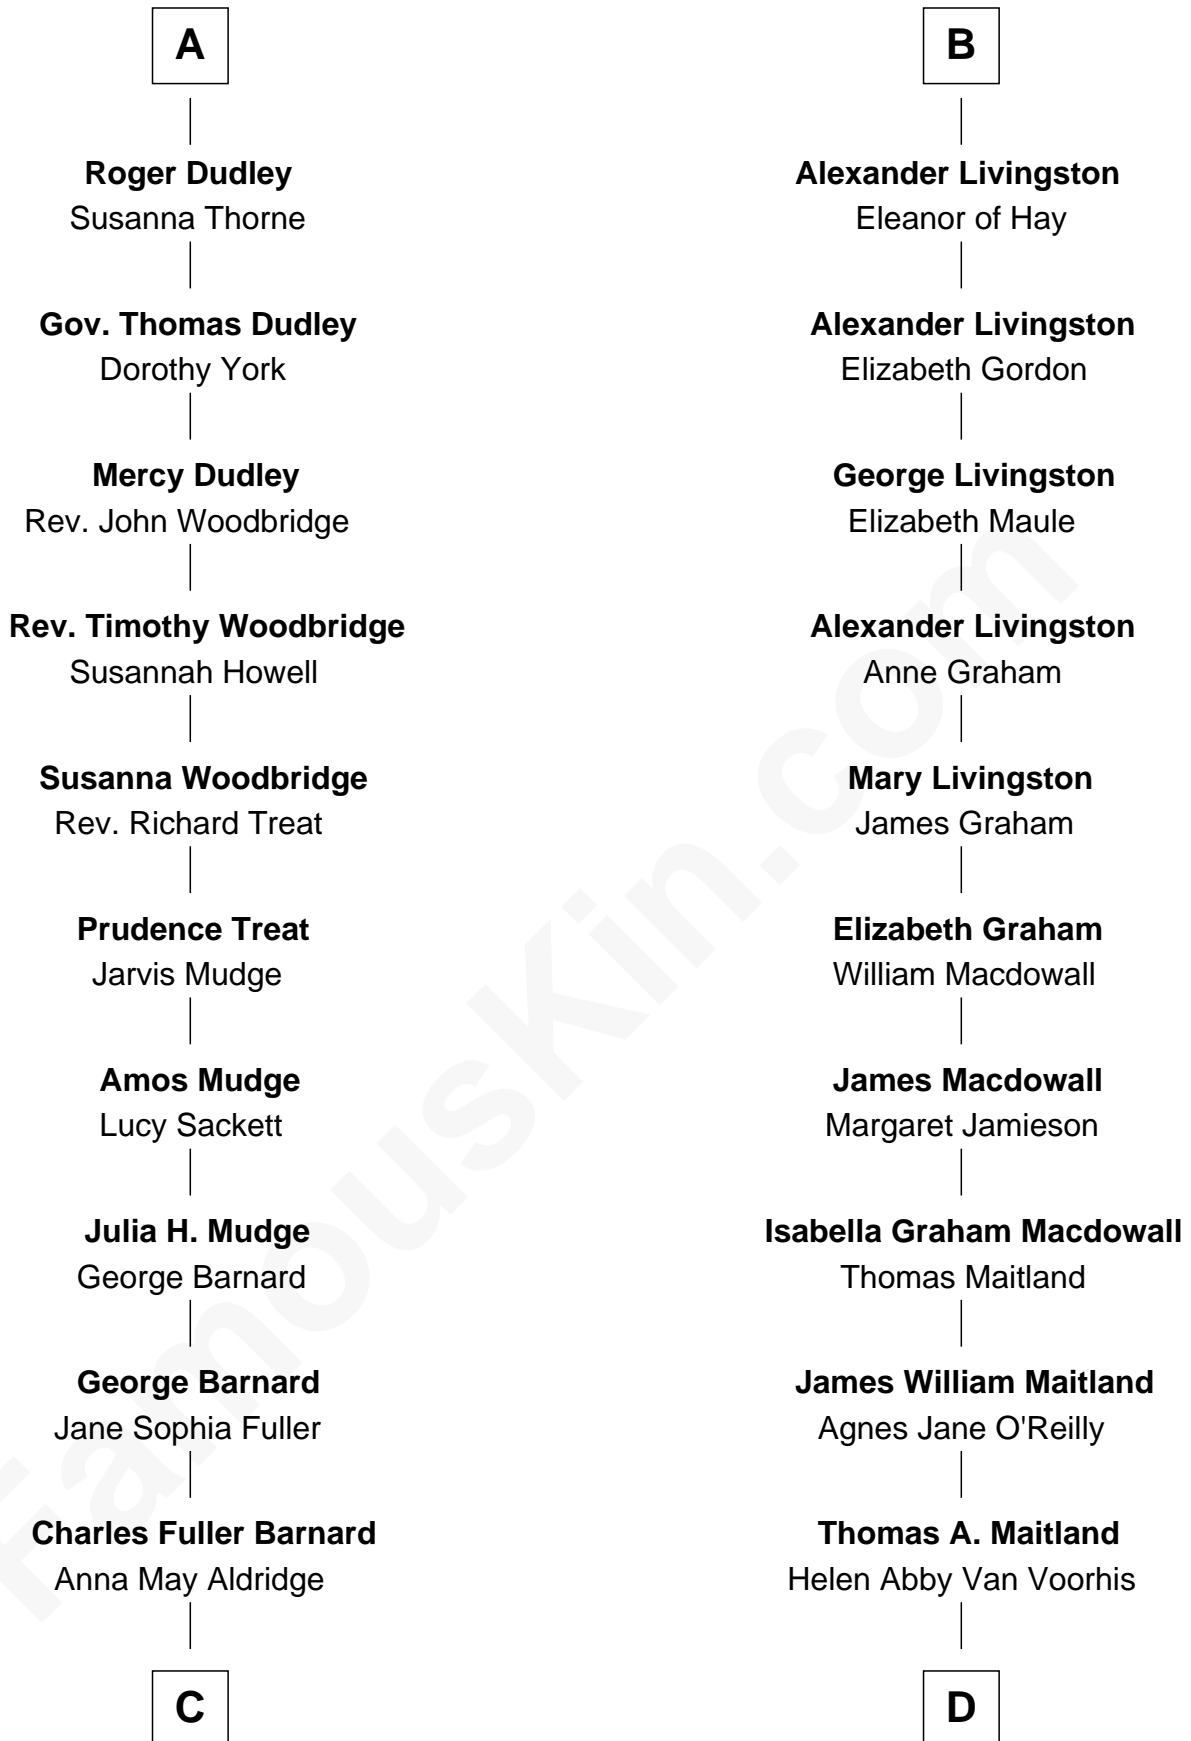

FamousKin.com Relationship Chart of

Dick Clark

Radio and TV Host

18th cousin 1 time removed of

Howard Dean

79th Governor of Vermont

C

Julia Fuller Barnard
Richard Augustus Clark

Dick Clark
Radio and TV Host

D

James William Maitland
Sylvia Wigglesworth

Andrea Belden Maitland
Howard Brush Dean

Howard Dean
79th Governor of Vermont