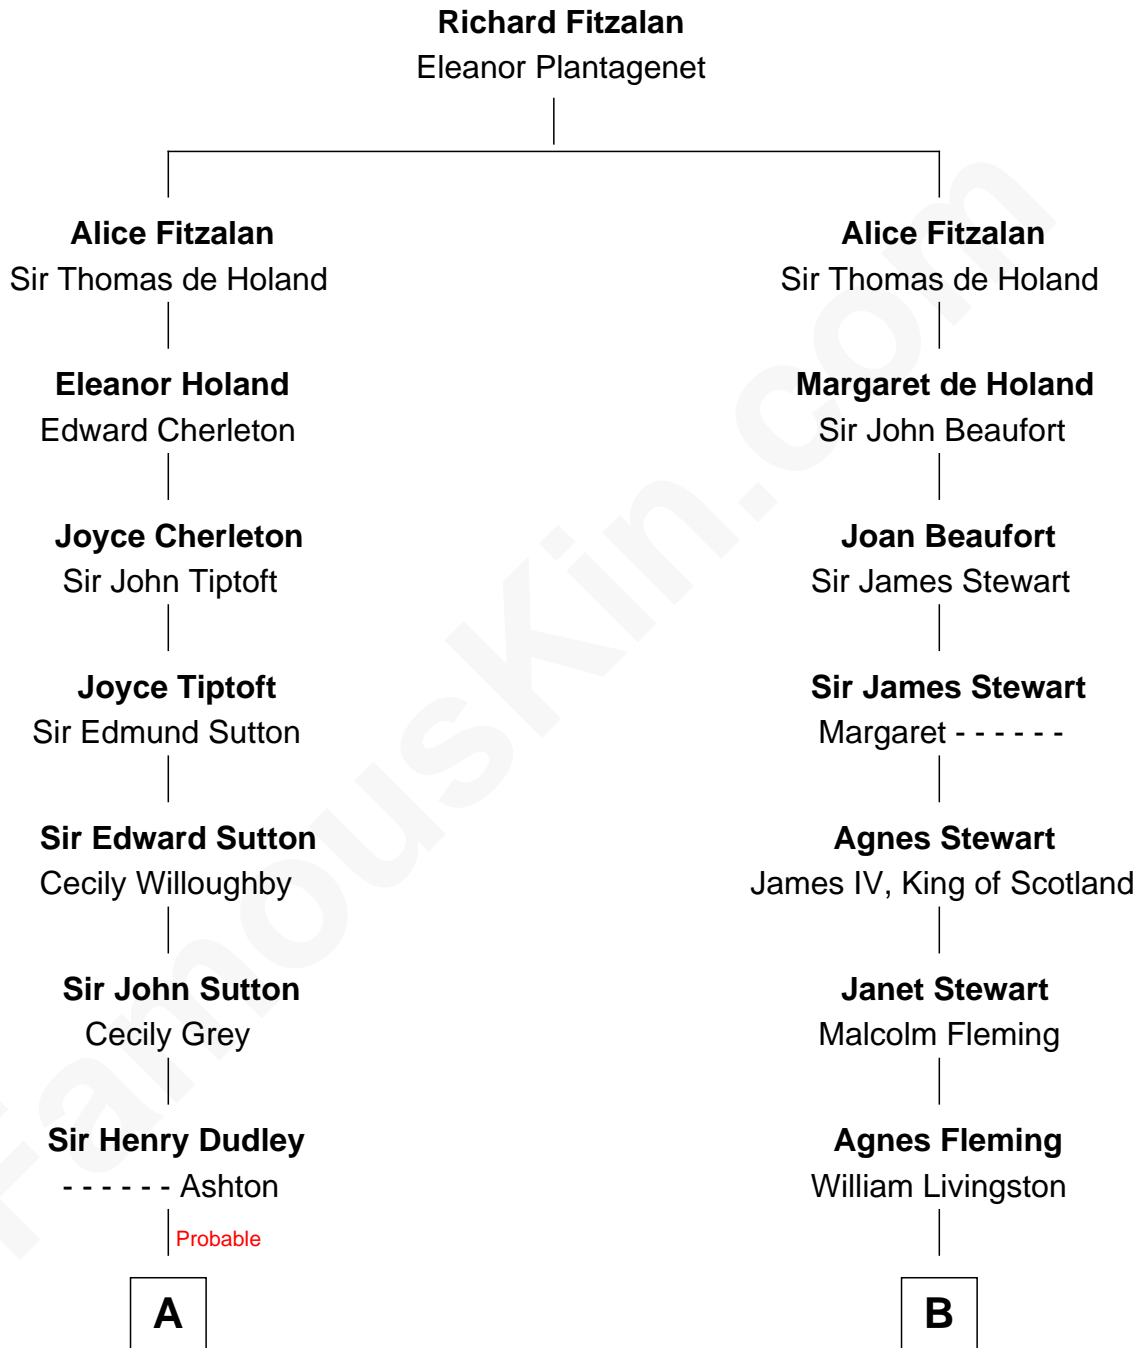

FamousKin.com Relationship Chart of

Dick Clark

Radio and TV Host

18th cousin 1 time removed of

Howard Dean

79th Governor of Vermont

C

Julia Fuller Barnard
Richard Augustus Clark

Dick Clark
Radio and TV Host

D

James William Maitland
Sylvia Wigglesworth

Andrea Belden Maitland
Howard Brush Dean

Howard Dean
79th Governor of Vermont