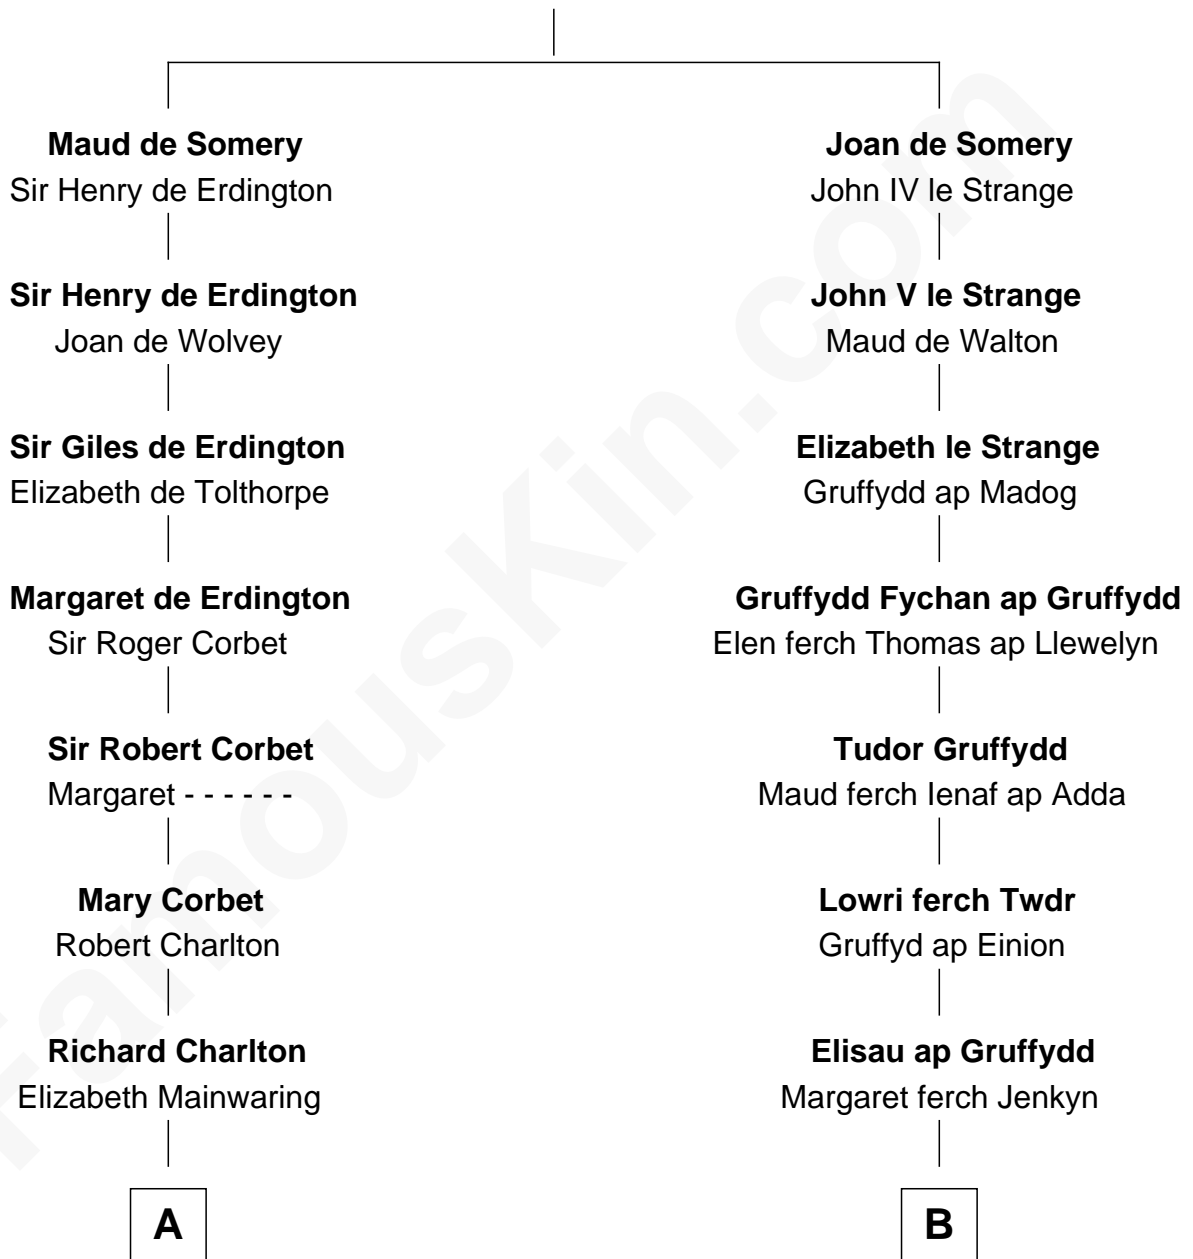

FamousKin.com Relationship Chart of

Dick Clark

Radio and TV Host

20th cousin of

Humphrey Bogart

Movie Actor

Sir Roger de Somery

Nichole d'Aubenev

C

George Barnard
Jane Sophia Fuller

Charles Fuller Barnard
Anna May Aldridge

Julia Fuller Barnard
Richard Augustus Clark

Dick Clark
Radio and TV Host

D

Sarah Dewey
Henry L. Churchill

Frances Dewey Churchill
John Perkins Humphrey

Maud Humphrey
Dr. Belmont Deforest Bogart

Humphrey Bogart
Movie Actor

FamousKin.com