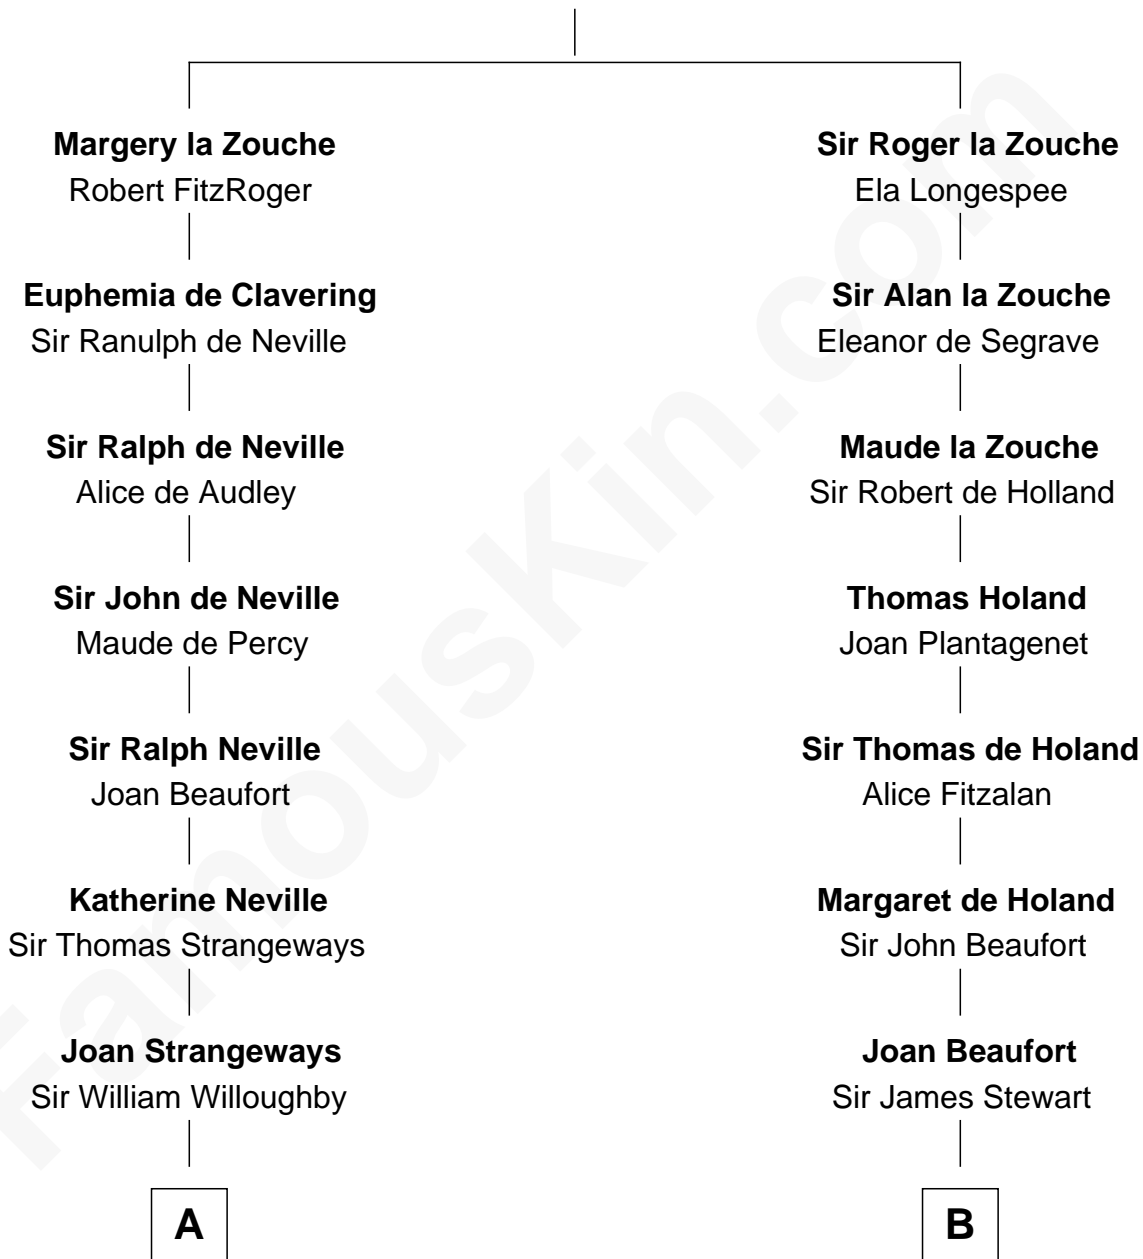

FamousKin.com Relationship Chart of

Dick Clark

Radio and TV Host

15th cousin 6 times removed of

Patrick Henry

1st and 6th Governor of Virginia

Alan la Zouche

Ellen de Quincy

C

Julia H. Mudge
George Barnard

George Barnard
Jane Sophia Fuller

Charles Fuller Barnard
Anna May Aldridge

Julia Fuller Barnard
Richard Augustus Clark

Dick Clark
Radio and TV Host

FamousKin.com