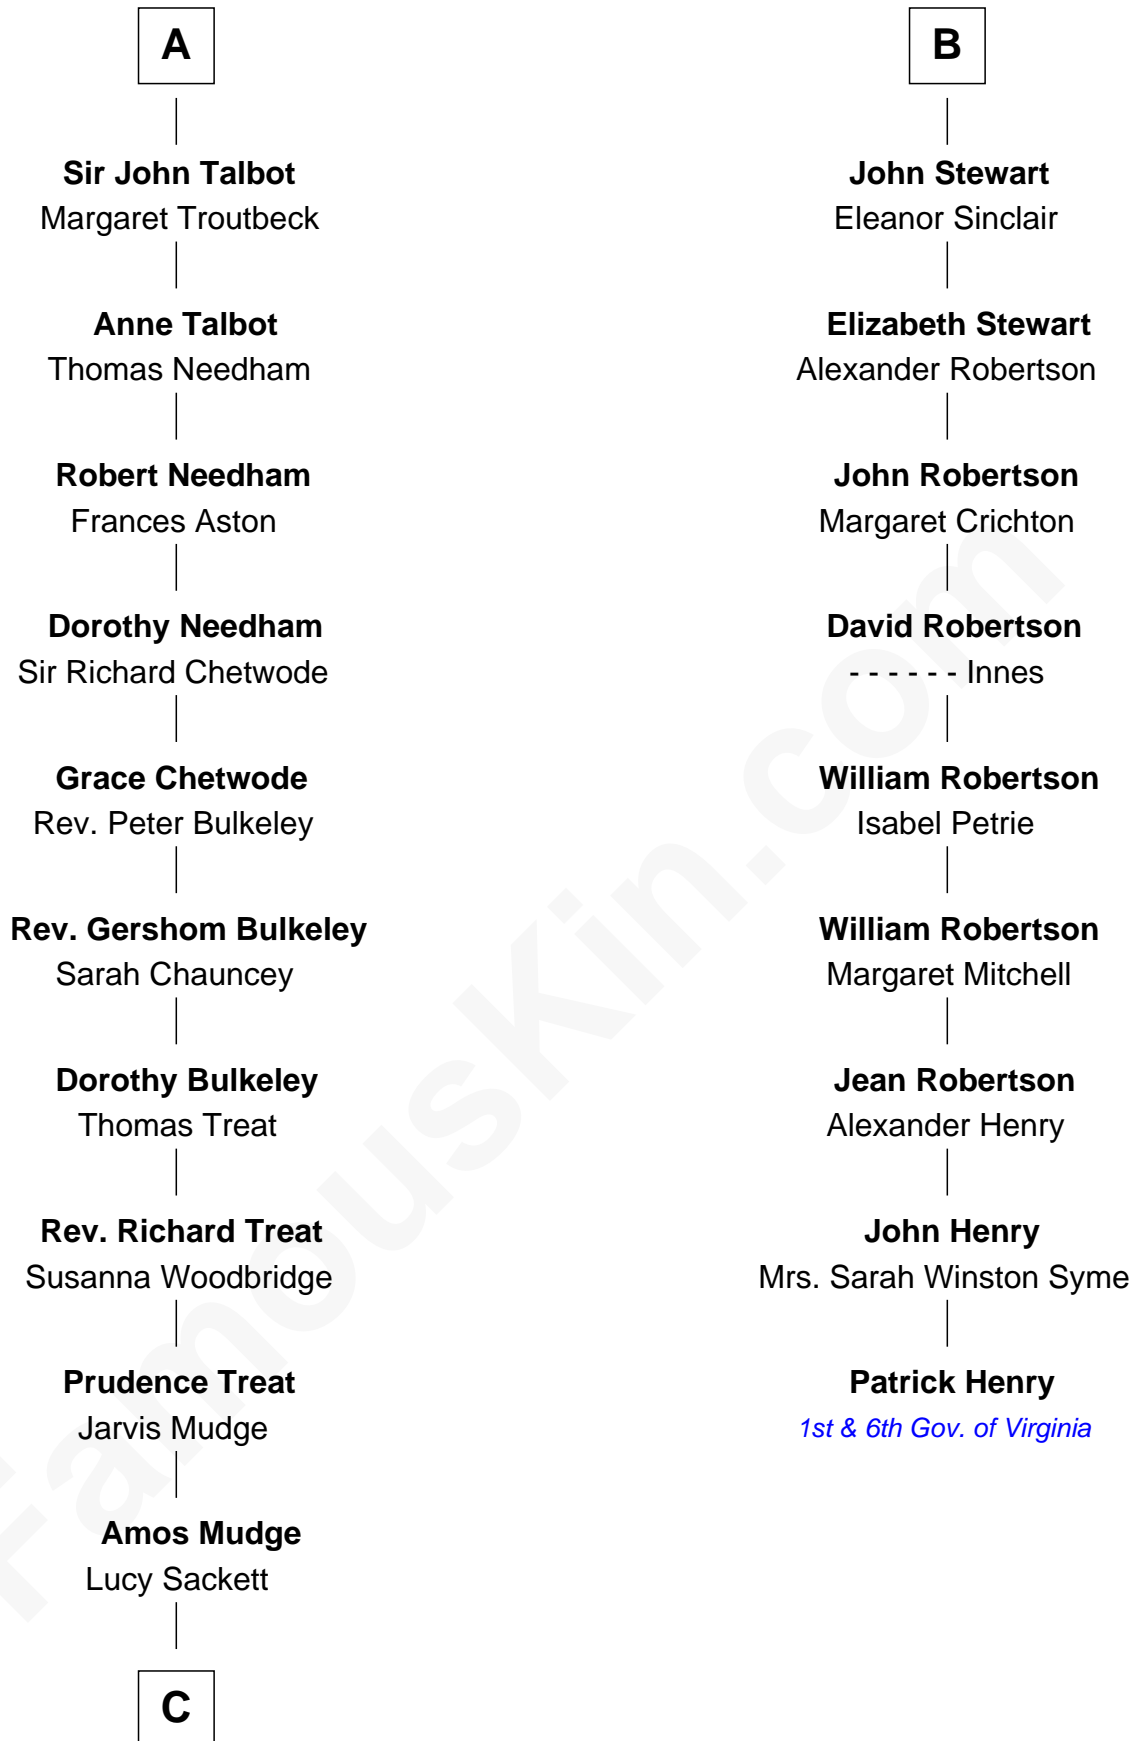

FamousKin.com Relationship Chart of

Dick Clark

Radio and TV Host

15th cousin 6 times removed of

Patrick Henry

1st and 6th Governor of Virginia

Sir John FitzGeoffrey

Isabel le Bigod

C

Julia H. Mudge

George Barnard

George Barnard

Jane Sophia Fuller

Charles Fuller Barnard

Anna May Aldridge

Julia Fuller Barnard