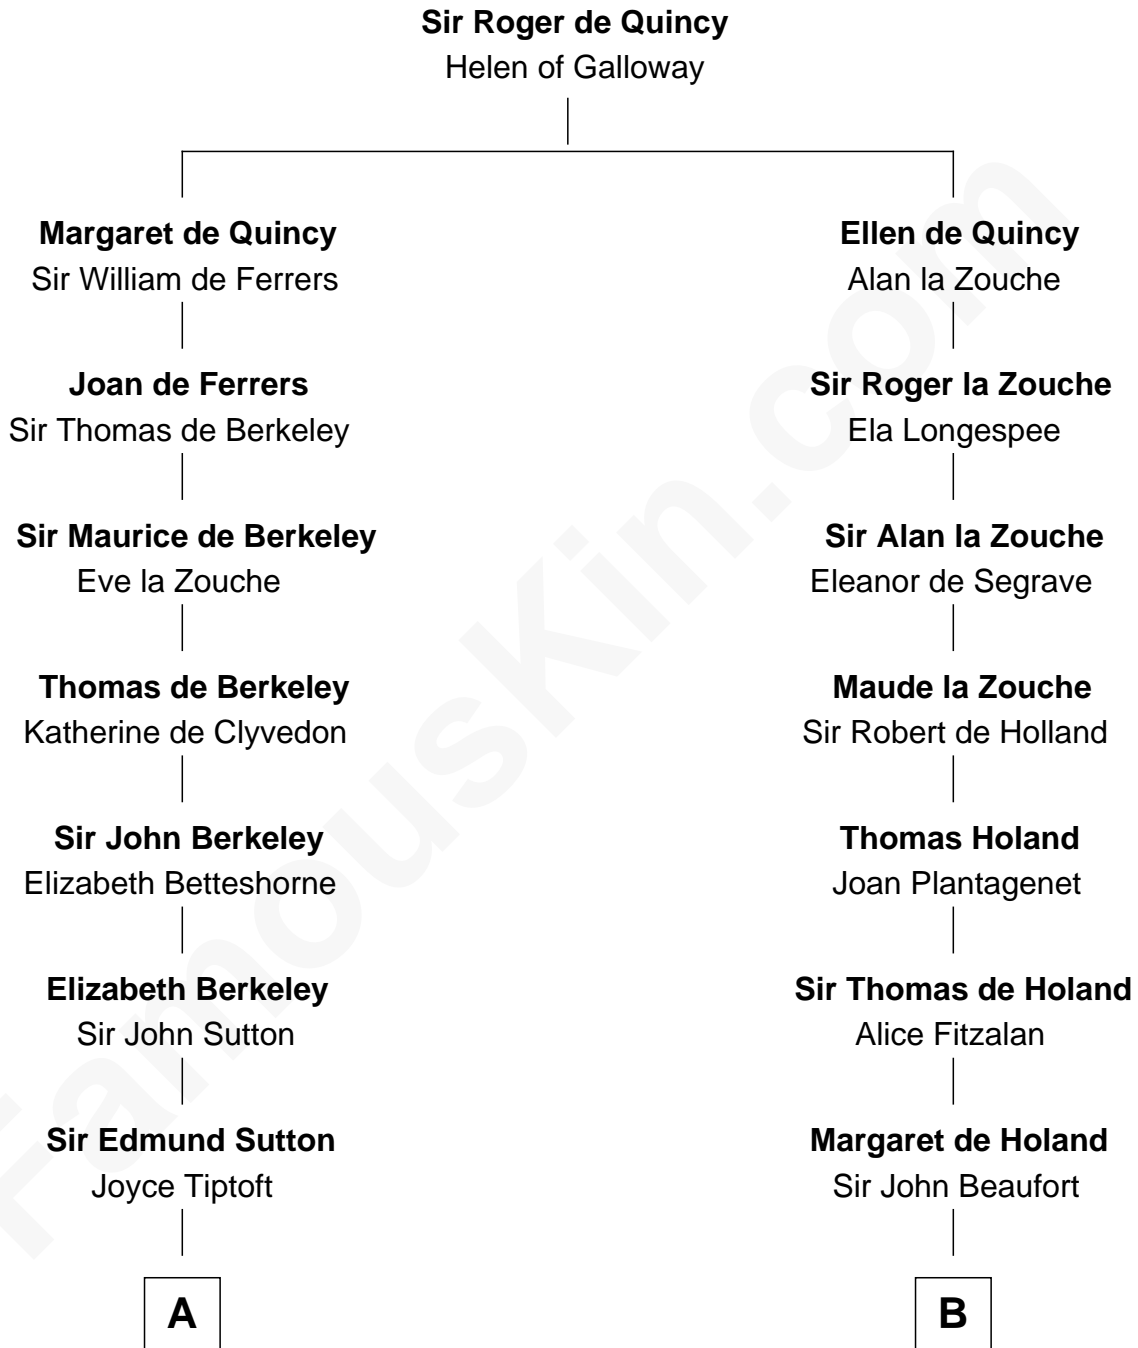

# FamousKin.com Relationship Chart of

**Dick Clark**

*Radio and TV Host*

16th cousin 5 times removed of

**Patrick Henry**

*1st and 6th Governor of Virginia*

**C**

**Julia H. Mudge**  
George Barnard

**George Barnard**  
Jane Sophia Fuller

**Charles Fuller Barnard**  
Anna May Aldridge

**Julia Fuller Barnard**  
Richard Augustus Clark

**Dick Clark**  
*Radio and TV Host*

FamousKin.com