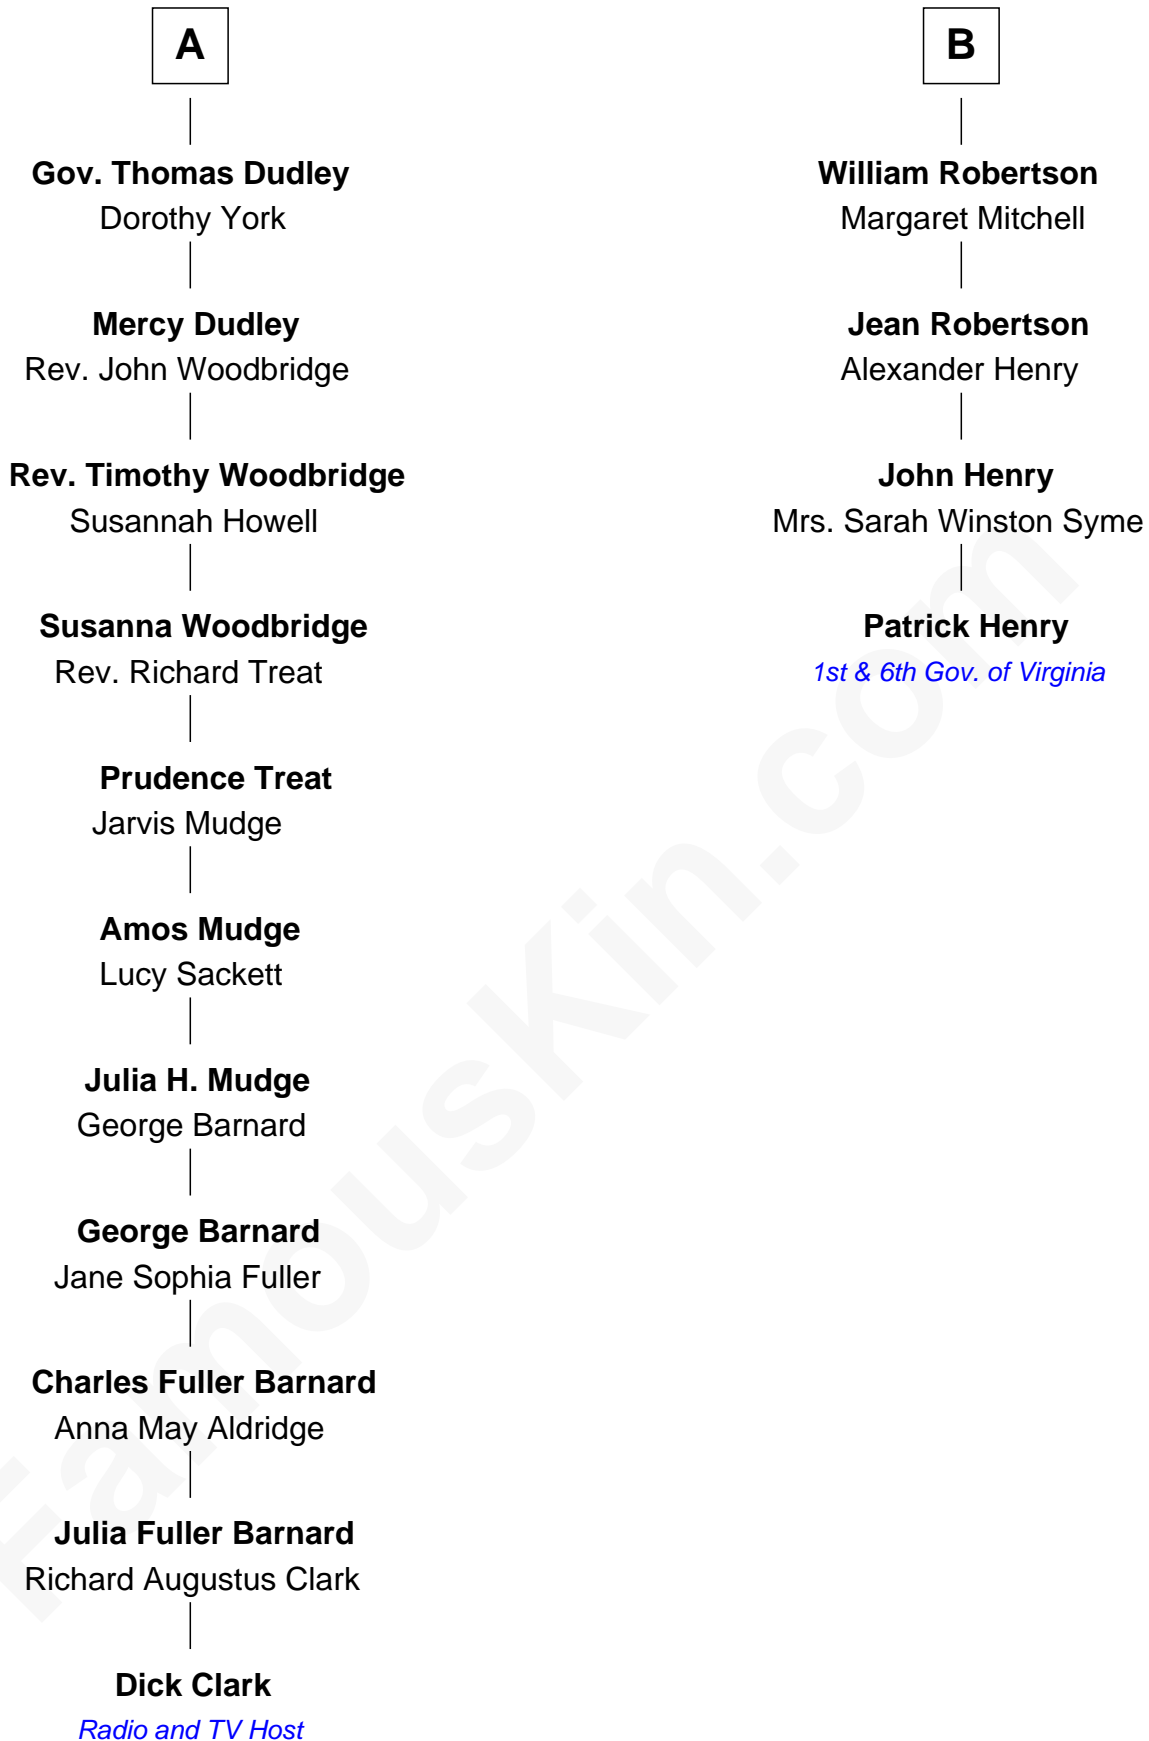

# FamousKin.com Relationship Chart of

**Dick Clark**

*Radio and TV Host*

10th cousin 7 times removed of

**Patrick Henry**

*1st and 6th Governor of Virginia*

**Sir Thomas de Holand**

Alice Fitzalan

Dick Clark photo by [Alan Light](#) (CC BY 2.0)