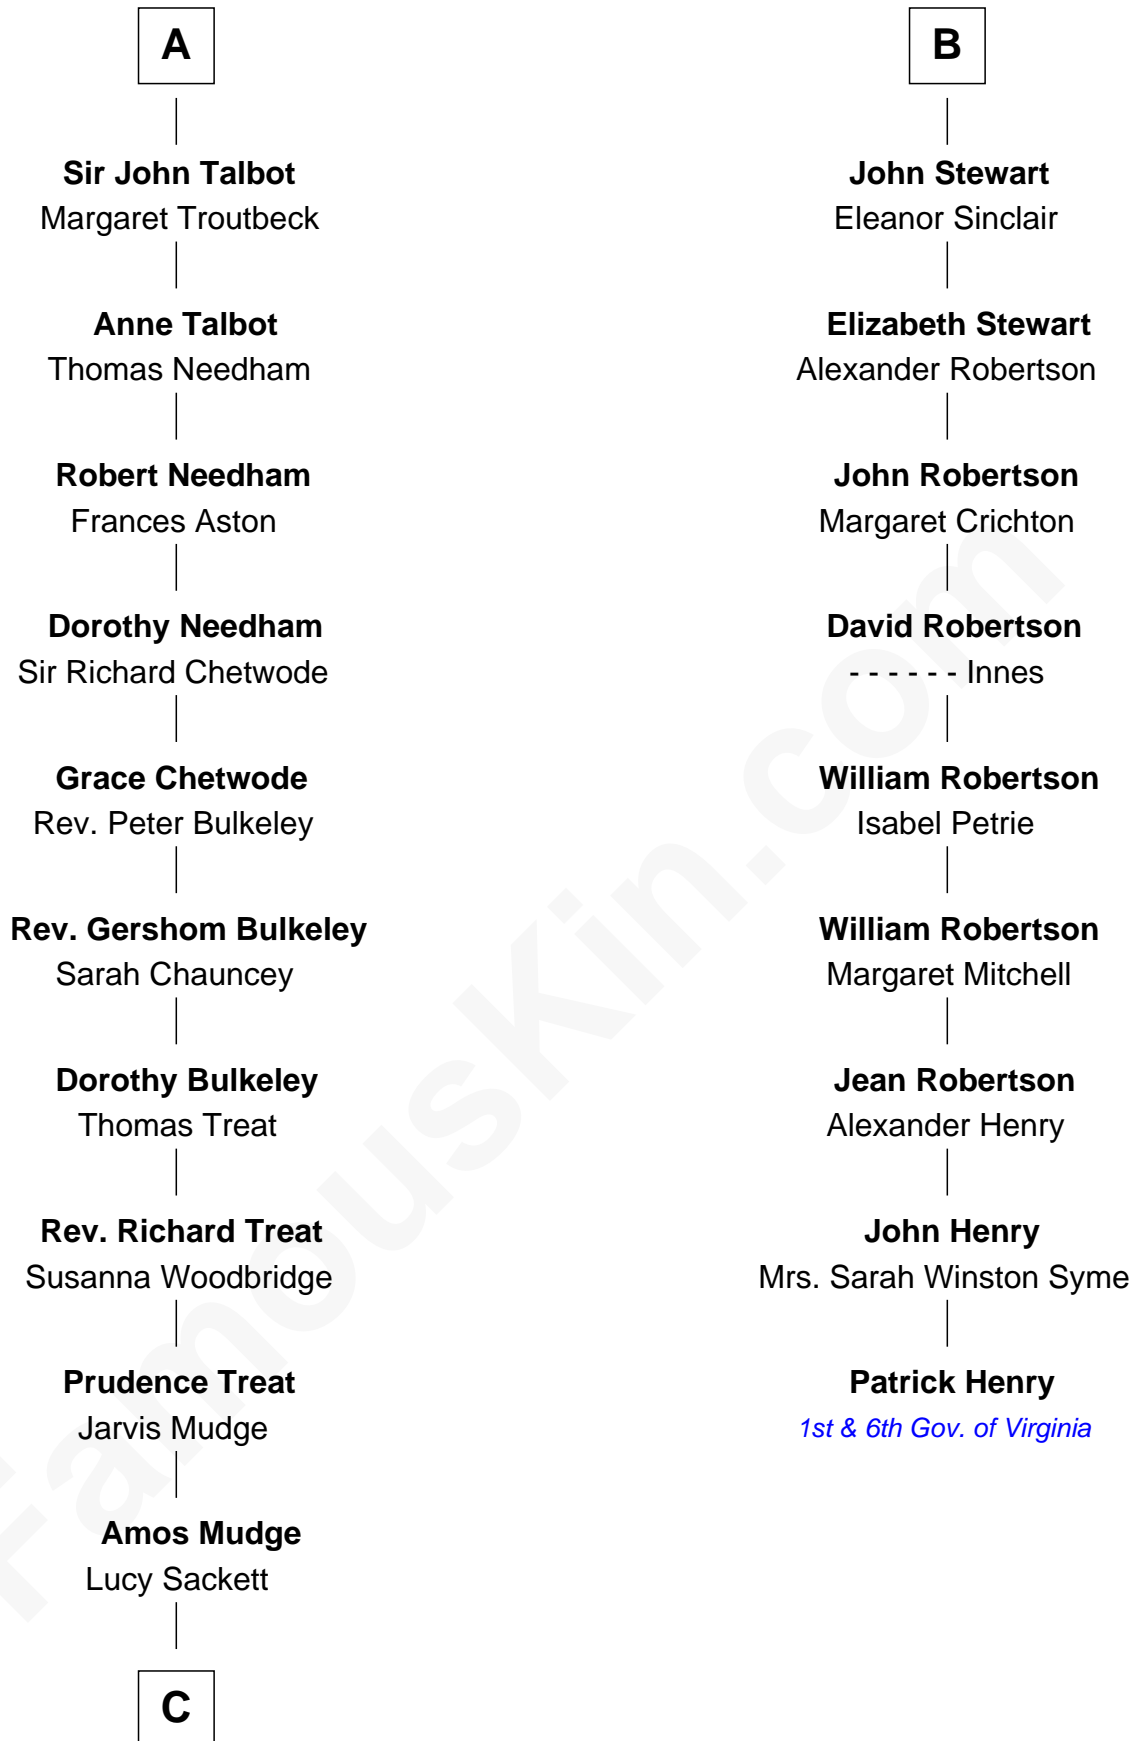

# FamousKin.com Relationship Chart of

**Dick Clark**

*Radio and TV Host*

15th cousin 6 times removed of

**Patrick Henry**

*1st and 6th Governor of Virginia*

**Sir William de Beauchamp**

Isabel Mauduit

**C**

—  
**Julia H. Mudge**  
George Barnard

—  
**George Barnard**  
Jane Sophia Fuller

—  
**Charles Fuller Barnard**  
Anna May Aldridge

—  
**Julia Fuller Barnard**  
Richard Augustus Clark

—  
**Dick Clark**  
*Radio and TV Host*