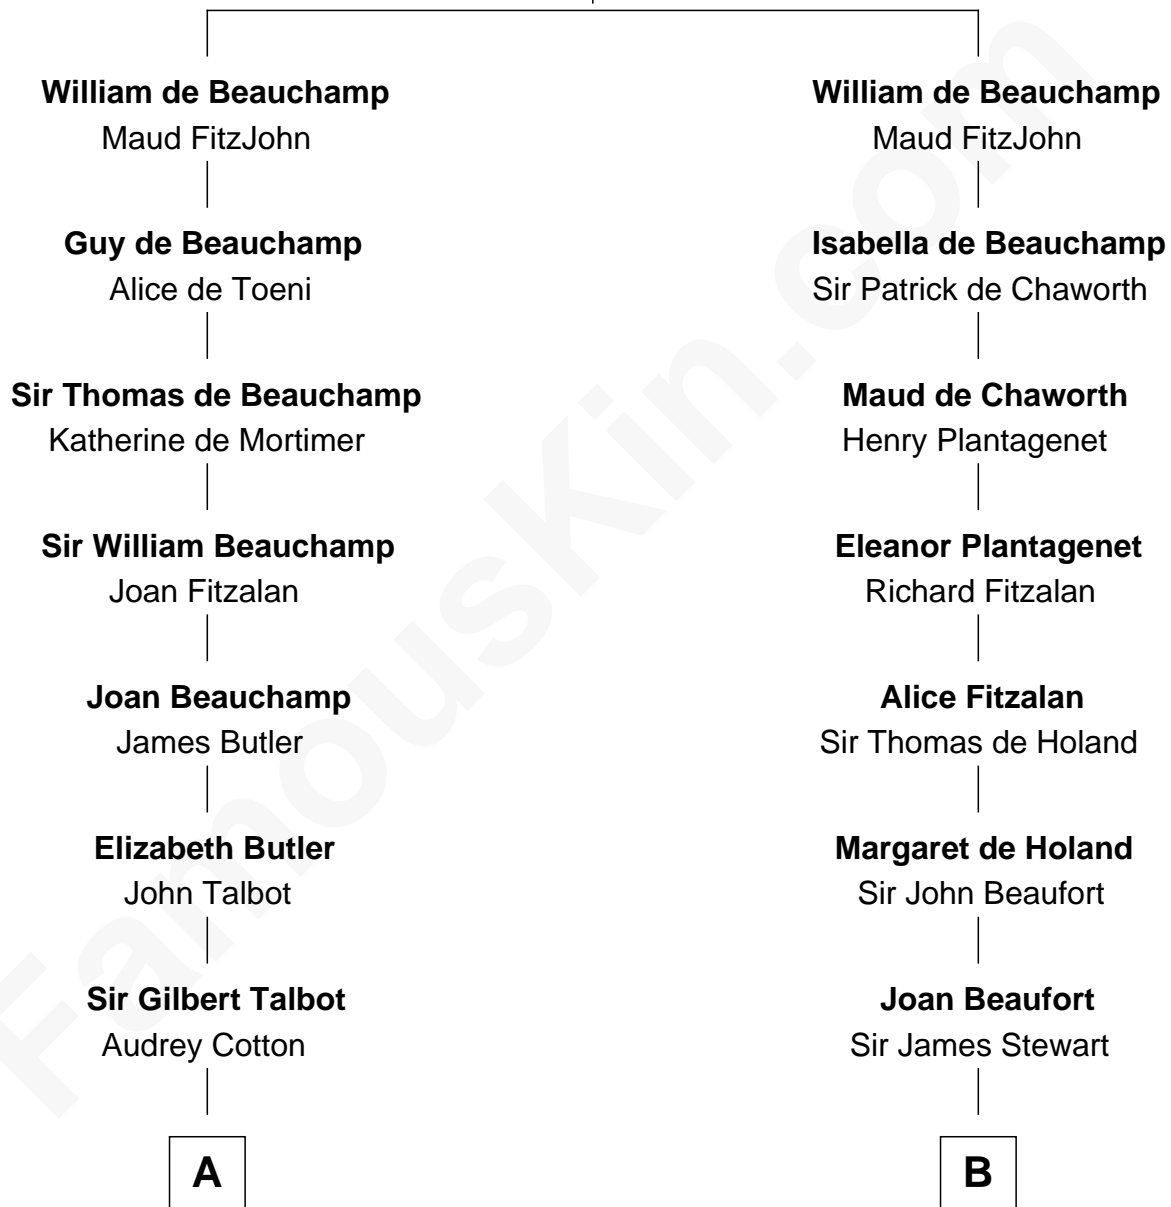

# FamousKin.com Relationship Chart of

**Dick Clark**

*Radio and TV Host*

15th cousin 6 times removed of

**Patrick Henry**

*1st and 6th Governor of Virginia*

**Sir William de Beauchamp**

Isabel Mauduit

**C**

—  
**Julia H. Mudge**  
George Barnard

—  
**George Barnard**  
Jane Sophia Fuller

—  
**Charles Fuller Barnard**  
Anna May Aldridge

—  
**Julia Fuller Barnard**  
Richard Augustus Clark

—  
**Dick Clark**  
*Radio and TV Host*