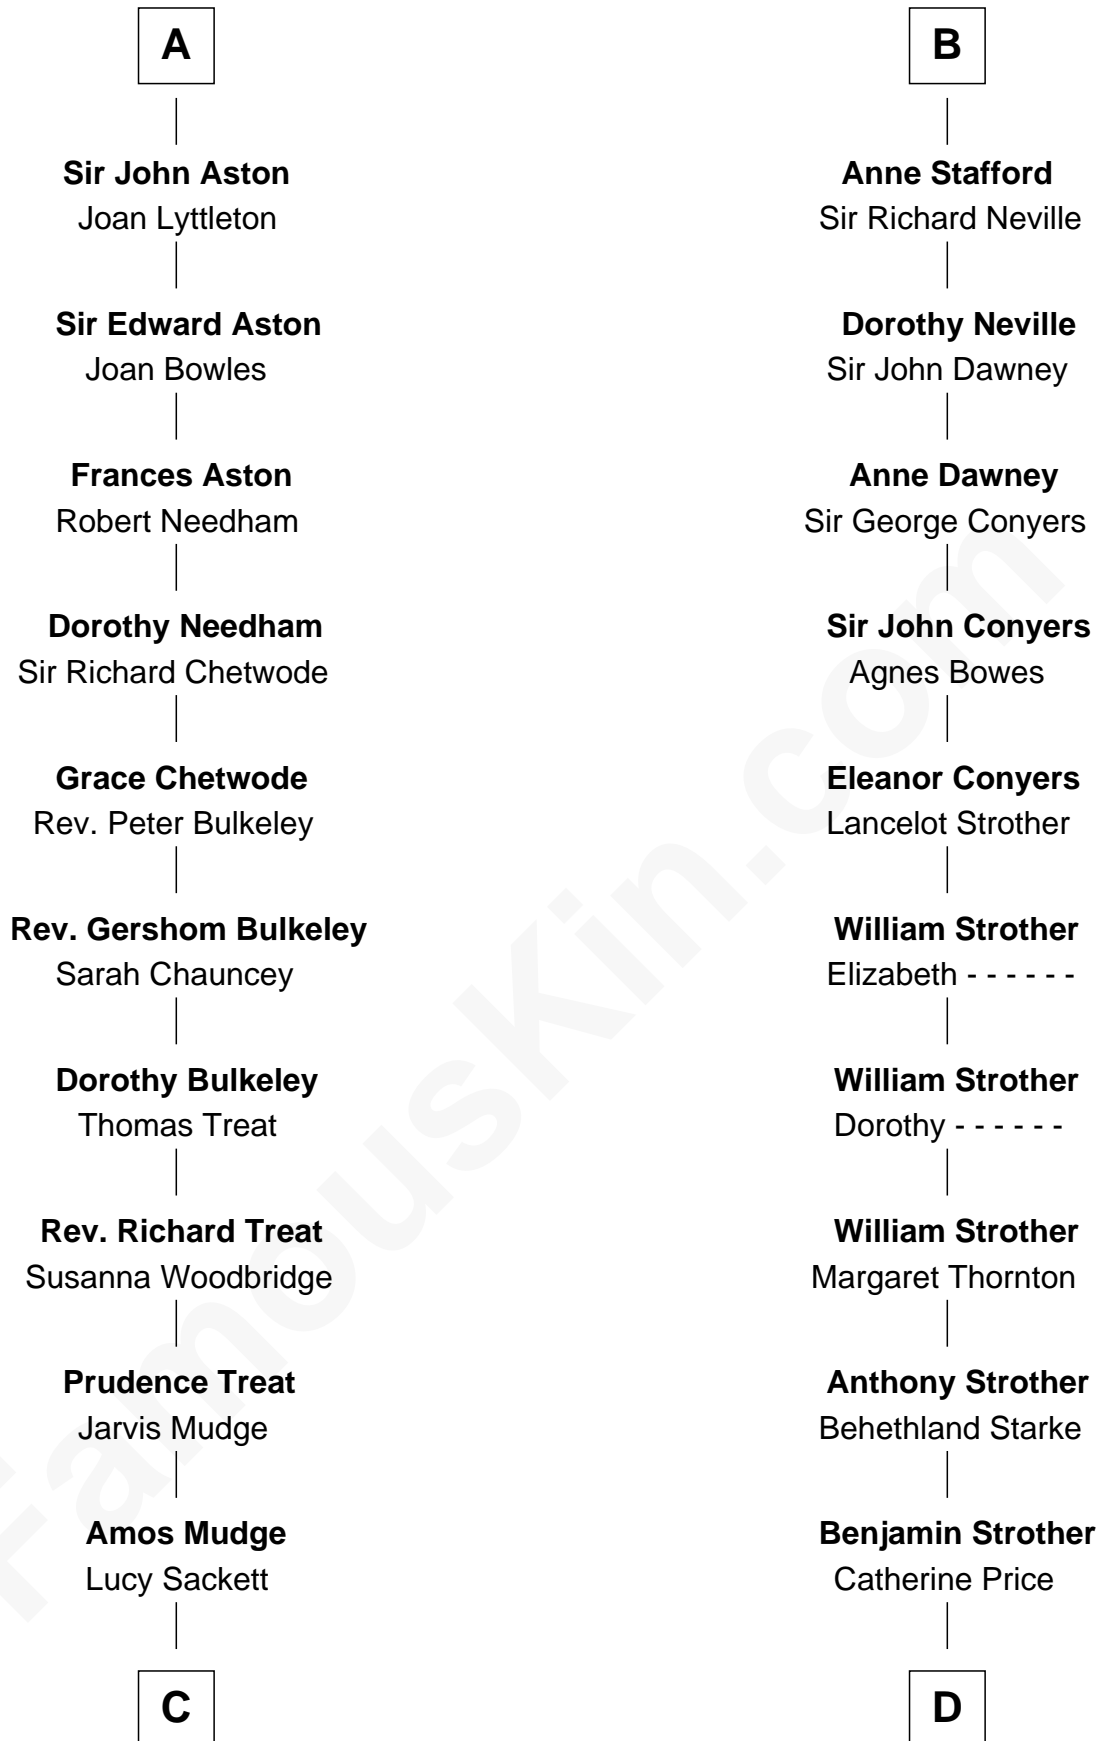

# FamousKin.com Relationship Chart of

**Dick Clark**

*Radio and TV Host*

21st cousin of

**Randolph Scott**

*Movie Actor*

**John de Botetourte**

Maud FitzThomas

**C**

**Julia H. Mudge**  
George Barnard

**George Barnard**  
Jane Sophia Fuller

**Charles Fuller Barnard**  
Anna May Aldridge

**Julia Fuller Barnard**  
Richard Augustus Clark

**Dick Clark**  
*Radio and TV Host*

**D**

**Catherine Price Strother**  
Joseph Minor Crane

**John William Crane**  
Margaret Ann Sadler

**Joseph Minor Crane**  
Lavinia Lionberger

**Lucy Lionberger Crane**  
George Grant Scott

**Randolph Scott**  
*Movie Actor*