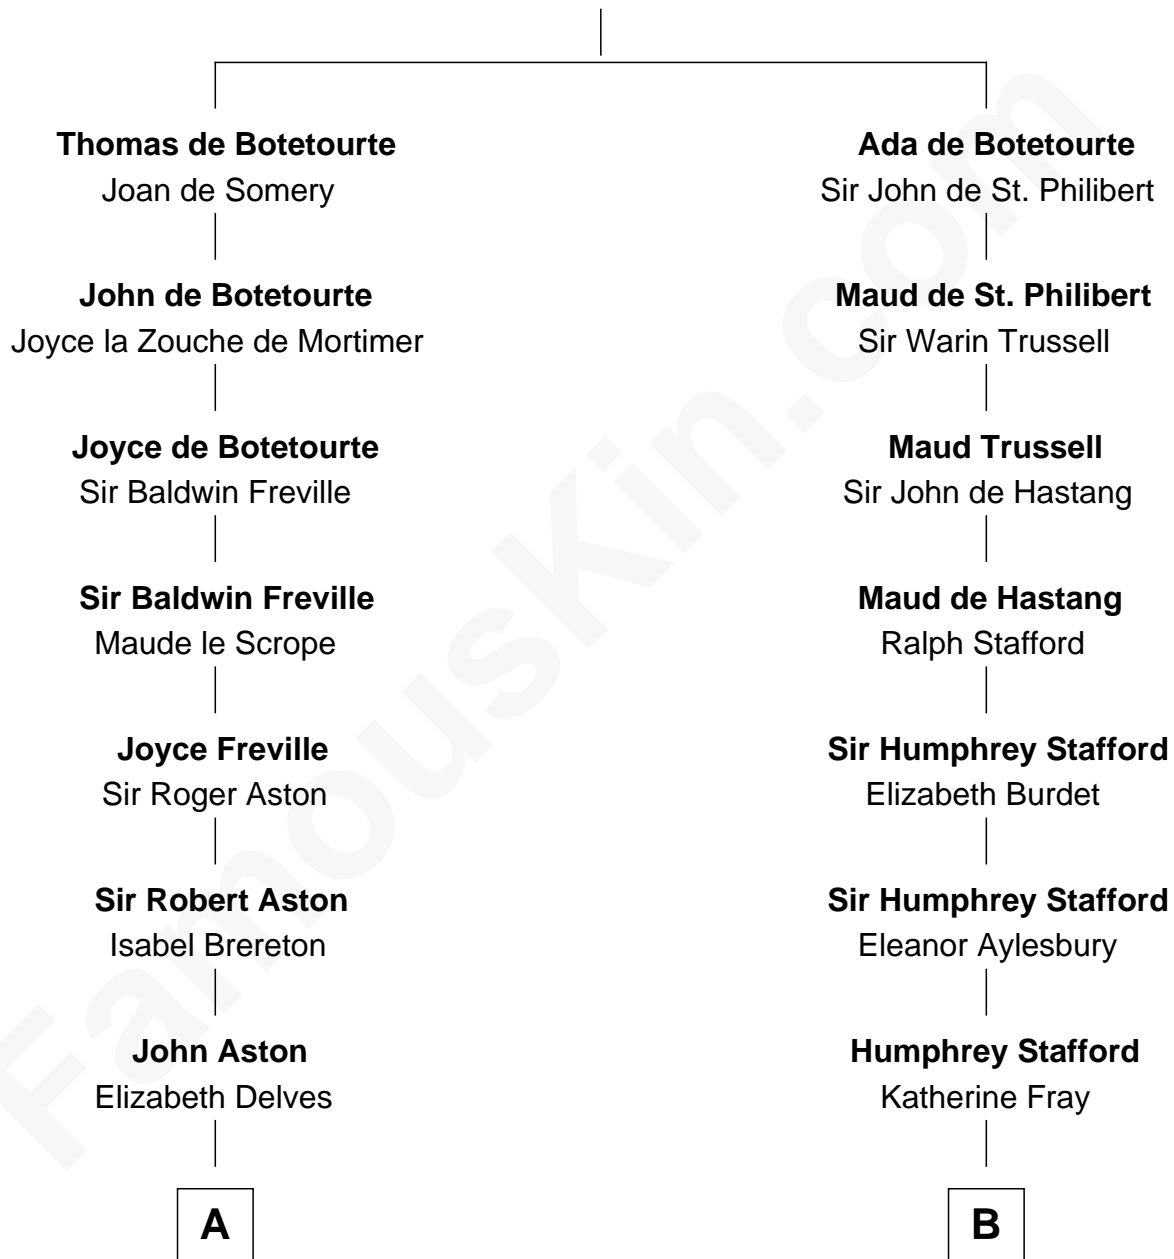

# FamousKin.com Relationship Chart of

**Dick Clark**

*Radio and TV Host*

21st cousin of

**Randolph Scott**

*Movie Actor*

**John de Botetourte**

Maud FitzThomas

**C**

**Julia H. Mudge**  
George Barnard

**George Barnard**  
Jane Sophia Fuller

**Charles Fuller Barnard**  
Anna May Aldridge

**Julia Fuller Barnard**  
Richard Augustus Clark

**Dick Clark**  
*Radio and TV Host*

**D**

**Catherine Price Strother**  
Joseph Minor Crane

**John William Crane**  
Margaret Ann Sadler

**Joseph Minor Crane**  
Lavinia Lionberger

**Lucy Lionberger Crane**  
George Grant Scott

**Randolph Scott**  
*Movie Actor*