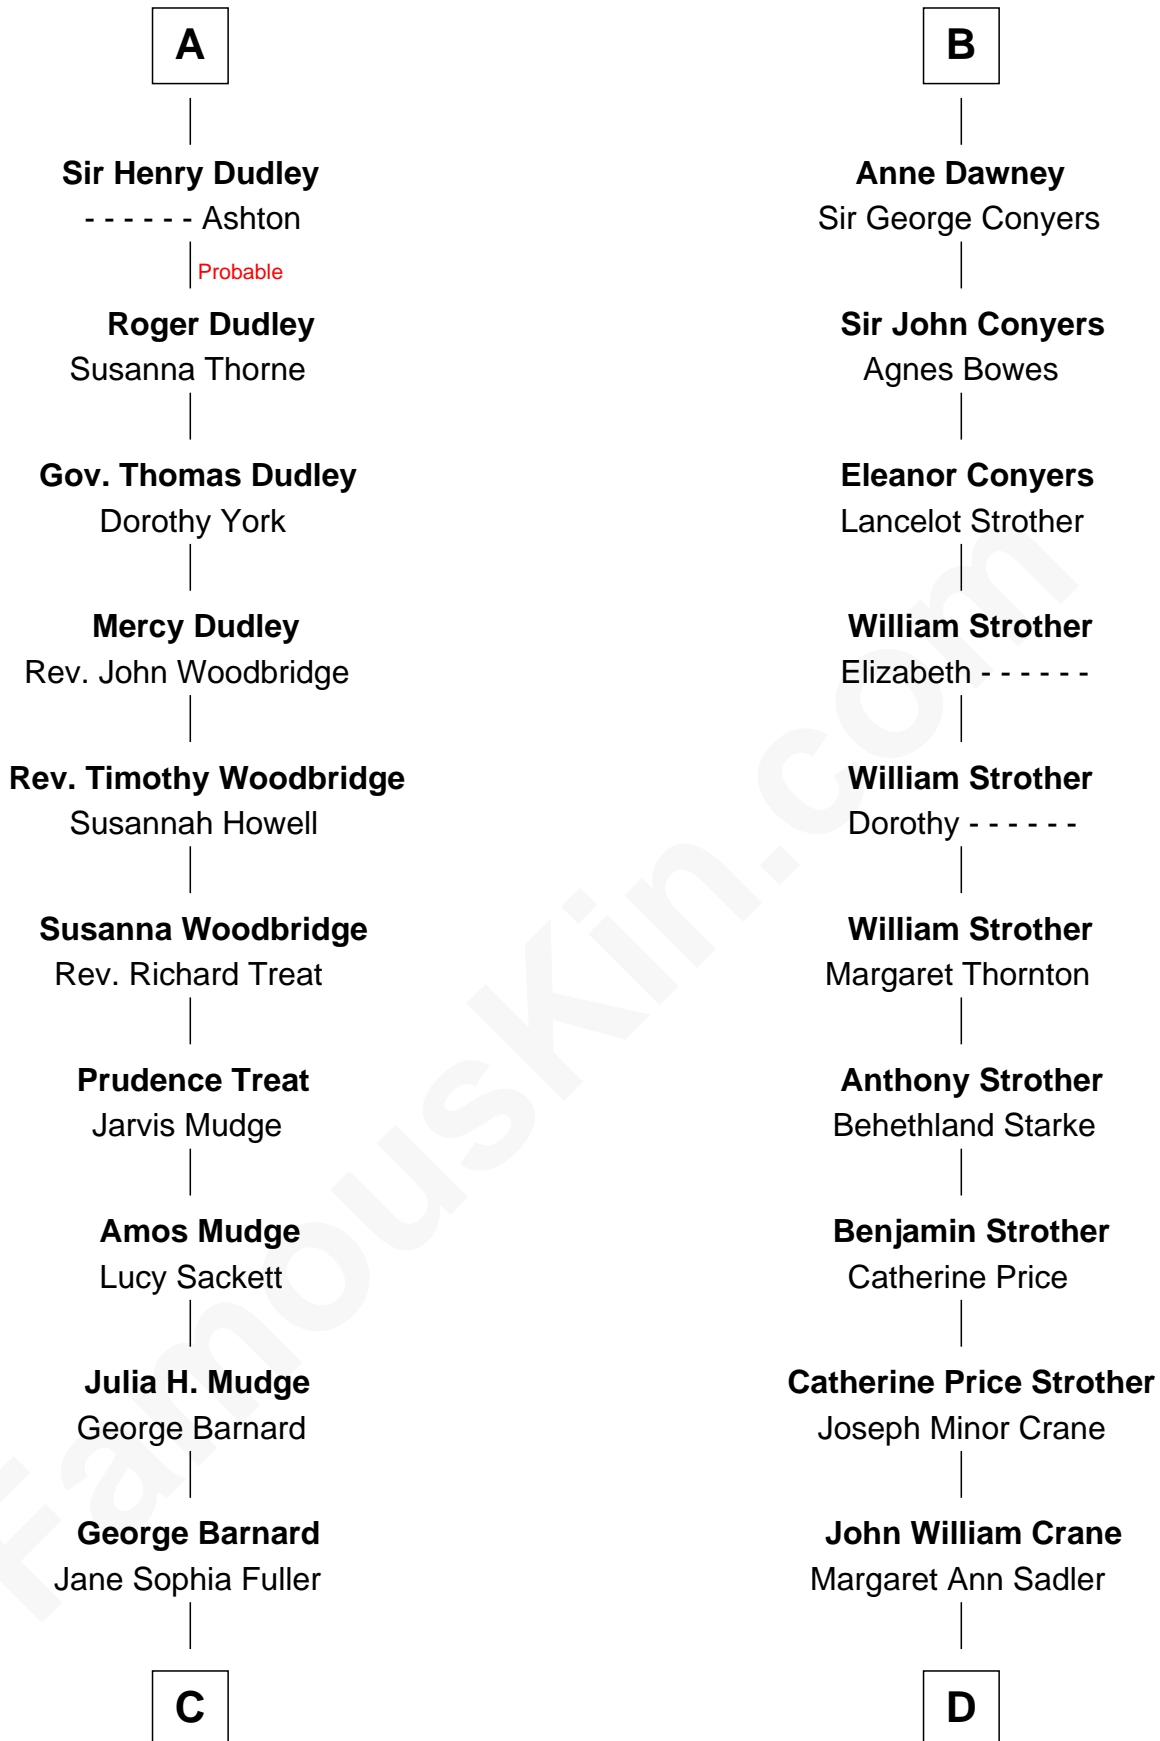

Maud de Hastang

**Margaret Grey**

Sir William Bonville

**Sir Humphrey Stafford**

Elizabeth Burdet

**William Bonville**

Elizabeth Harington

**Sir Humphrey Stafford**

Eleanor Aylesbury

**William Bonville**

Katherine Neville

**Humphrey Stafford**

Katherine Fray

**Cecily Bonville**

Thomas Grey

**Anne Stafford**

Sir Richard Neville

**Cecily Grey**

Sir John Sutton

**Dorothy Neville**

Sir John Dawney

**A**

**B**

**C**

**Charles Fuller Barnard**

Anna May Aldridge

**Julia Fuller Barnard**

Richard Augustus Clark

**Dick Clark**

*Radio and TV Host*

**D**

**Joseph Minor Crane**