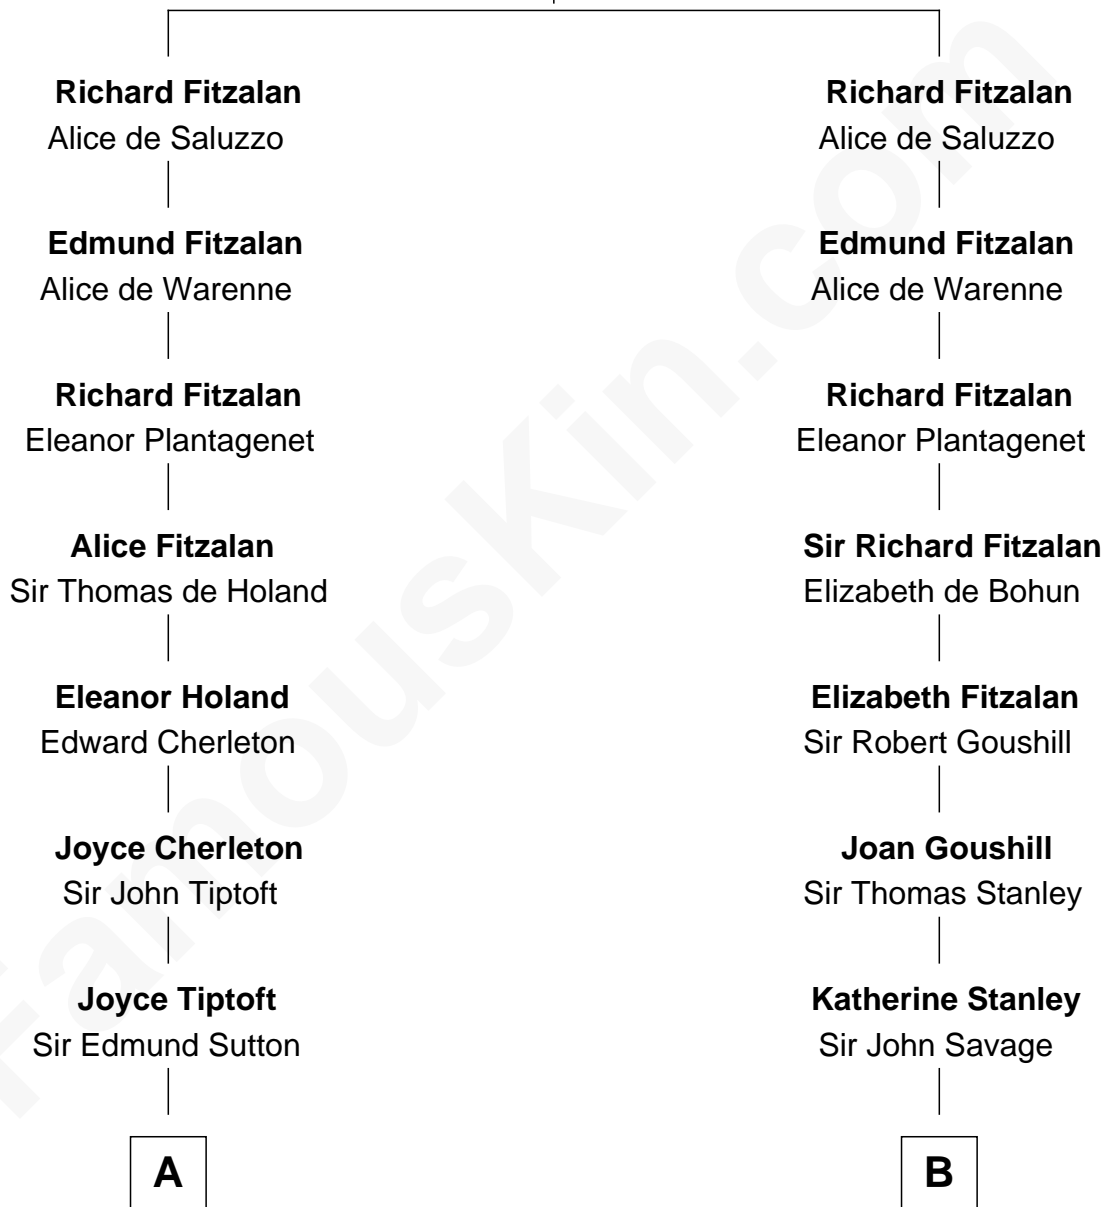

# FamousKin.com Relationship Chart of

**Dick Clark**

*Radio and TV Host*

21st cousin of

**Randolph Scott**

*Movie Actor*

**John Fitzalan**  
Isabel de Mortimer

**C**

**Julia H. Mudge**  
George Barnard

**George Barnard**  
Jane Sophia Fuller

**Charles Fuller Barnard**  
Anna May Aldridge

**Julia Fuller Barnard**  
Richard Augustus Clark

**Dick Clark**  
*Radio and TV Host*

**D**

**Catherine Price Strother**  
Joseph Minor Crane

**John William Crane**  
Margaret Ann Sadler

**Joseph Minor Crane**  
Lavinia Lionberger

**Lucy Lionberger Crane**  
George Grant Scott

**Randolph Scott**  
*Movie Actor*