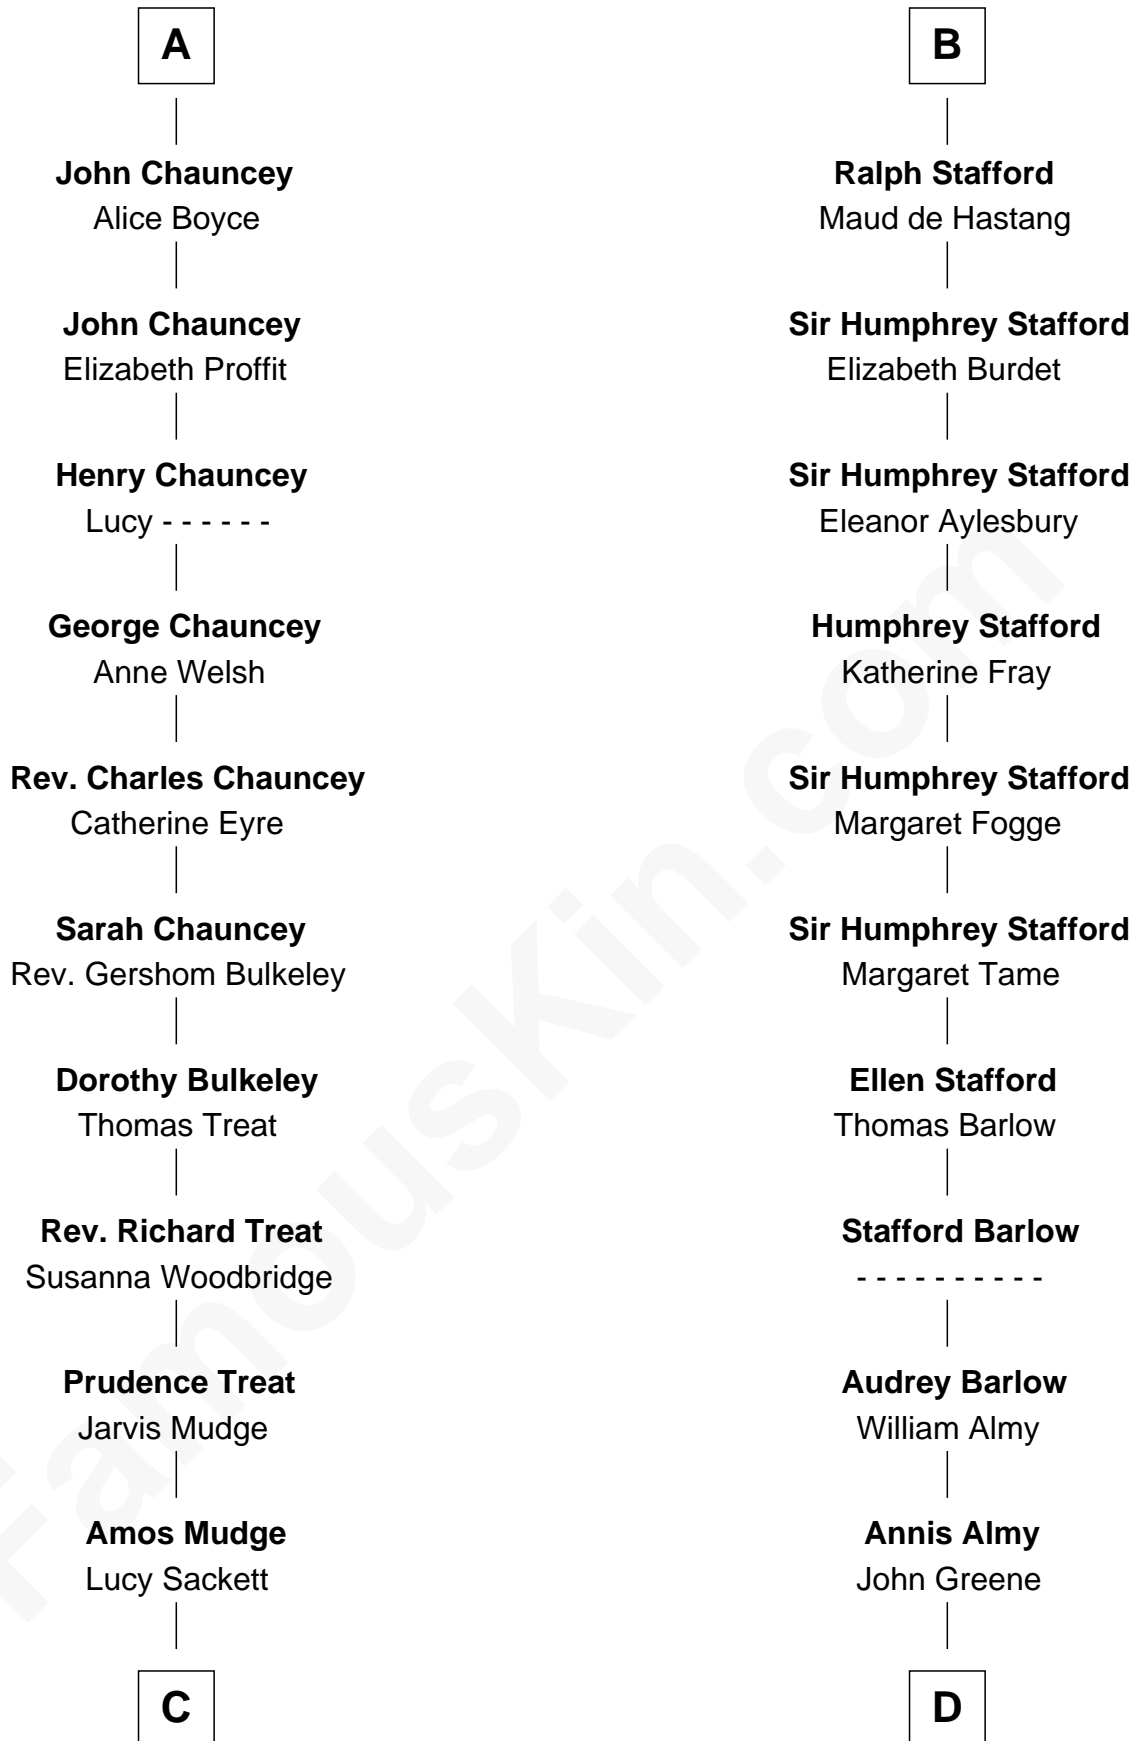

FamousKin.com Relationship Chart of

Dick Clark

Radio and TV Host

19th cousin 2 times removed of

William Greene

2nd Governor of Rhode Island

Hugh de Kevelioc
Bertrade de Montfort

Agnes of Chester
Sir William de Ferrers

Bertha de Ferrers
Sir Ralph le Bigod

Sir John Bigod
Isabel - - - - -

Sir Roger Bigod
Joan - - - - -

Joan Bigod
Sir William Chauncey

John Chauncey
Margaret Giffard

John Chauncey
Anne Leventhorp

A

Mabel of Chester
William d'Aubeny

Nichole d'Aubeny
Sir Roger de Somery

Margaret de Somery
Ralph Basset

Ralph Basset
Hawise - - - - -

Margaret Basset
Edmund de Stafford

Ralph de Stafford
Katherine de Hastang

Margaret Stafford
Sir John Stafford

B

C

Julia H. Mudge
George Barnard

George Barnard
Jane Sophia Fuller

Charles Fuller Barnard
Anna May Aldridge

Julia Fuller Barnard
Richard Augustus Clark

Dick Clark
Radio and TV Host

D