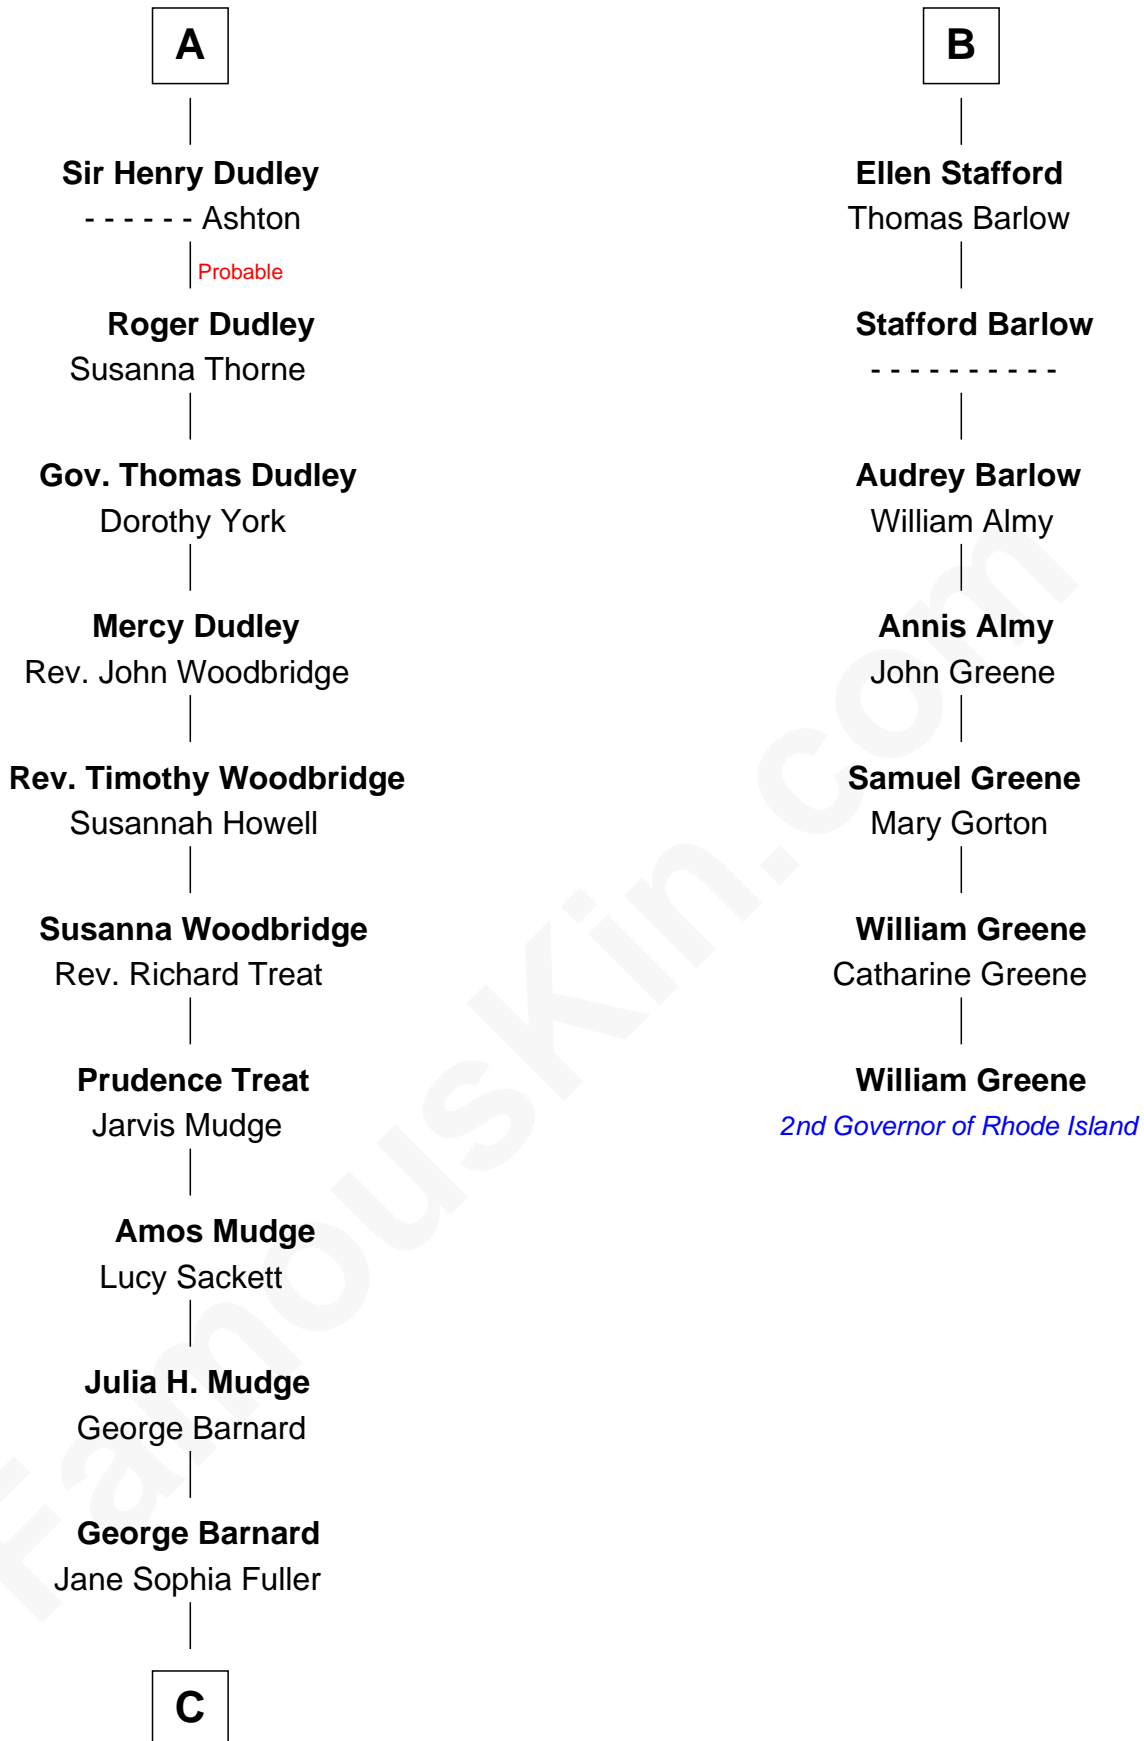

# FamousKin.com Relationship Chart of

**Dick Clark**

*Radio and TV Host*

13th cousin 6 times removed of

**William Greene**

*2nd Governor of Rhode Island*

**Ralph de Stafford**

*with wife  
Margaret de Audley*

Eleanor Aylesbury

**William Bonville**

Katherine Neville

**Humphrey Stafford**

Katherine Fray

**Cecily Bonville**

Thomas Grey

**Sir Humphrey Stafford**

Margaret Fogge

**Cecily Grey**

Sir John Sutton

**Sir Humphrey Stafford**

Margaret Tame

**A**

**B**

**C**

**Charles Fuller Barnard**

Anna May Aldridge

**Julia Fuller Barnard**

Richard Augustus Clark

**Dick Clark**

*Radio and TV Host*

FamousKin.com