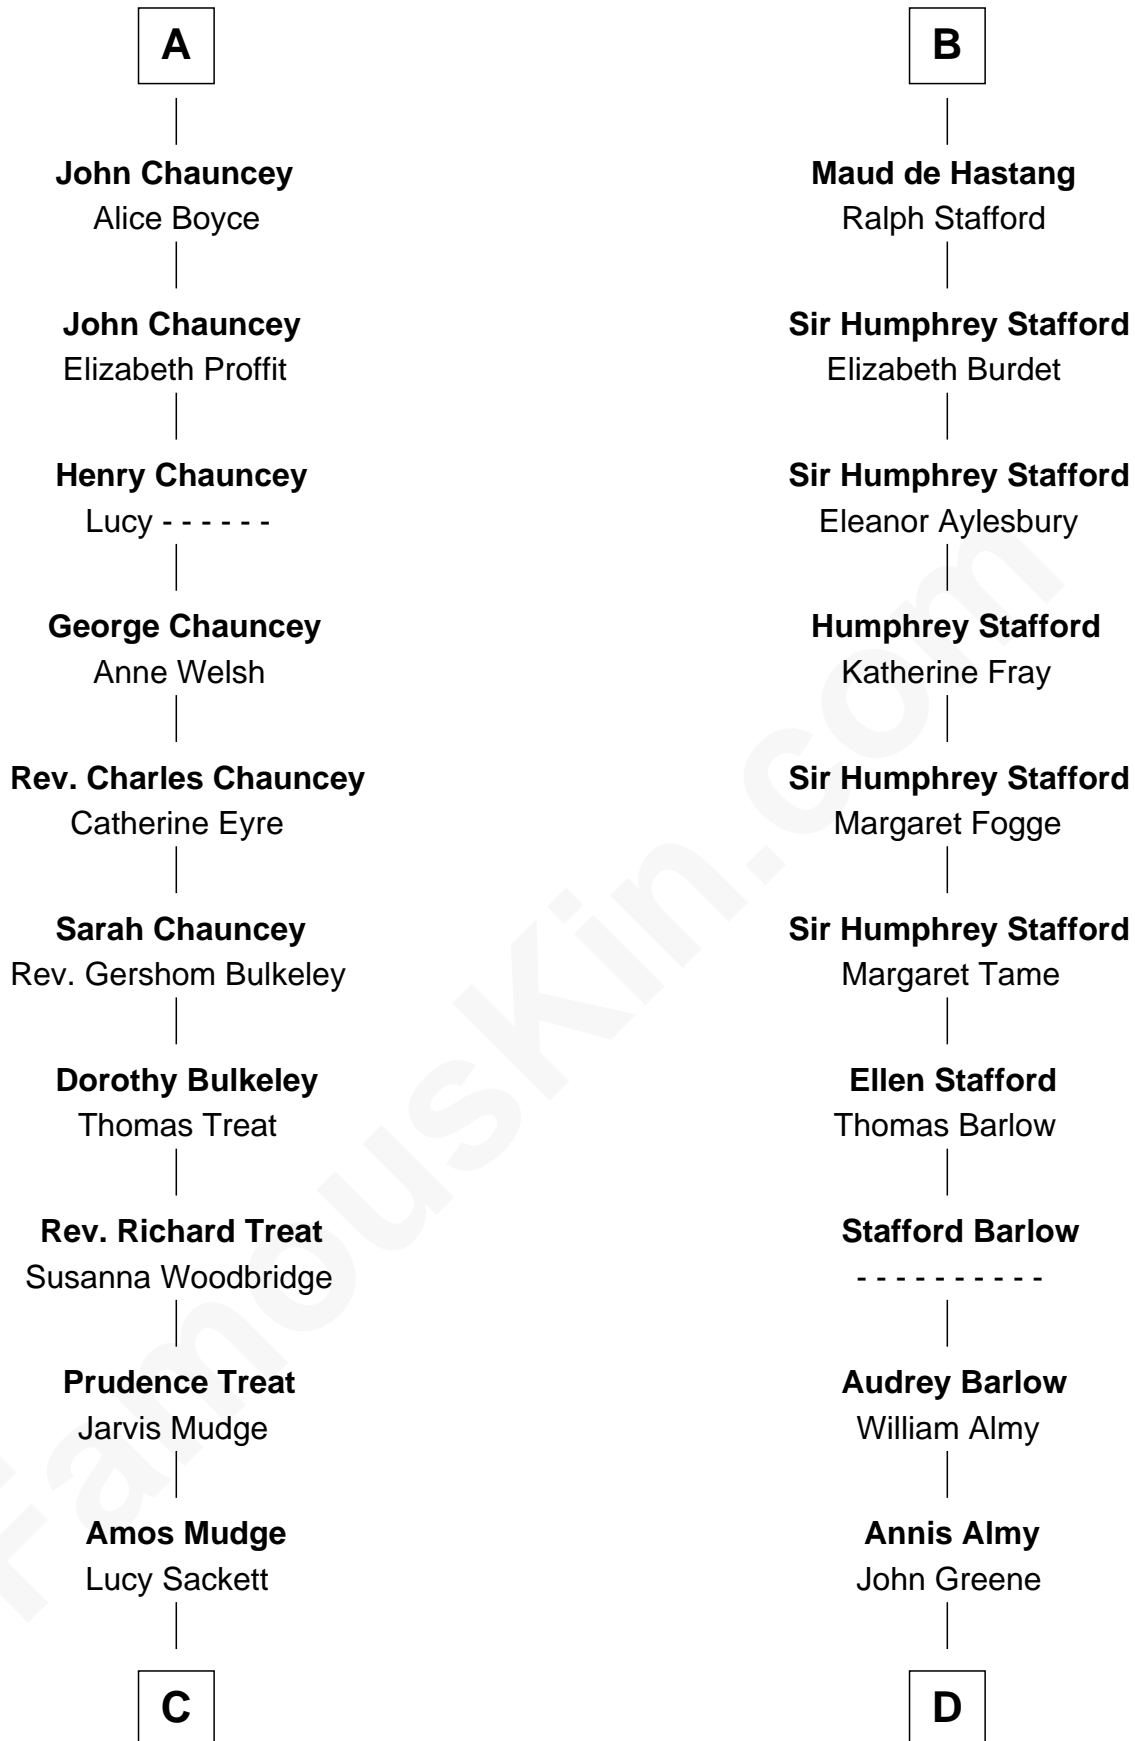

FamousKin.com Relationship Chart of

Dick Clark

Radio and TV Host

19th cousin 2 times removed of

William Greene

2nd Governor of Rhode Island

C

Julia H. Mudge
George Barnard

George Barnard
Jane Sophia Fuller

Charles Fuller Barnard
Anna May Aldridge

Julia Fuller Barnard
Richard Augustus Clark

Dick Clark
Radio and TV Host

D

Samuel Greene
Mary Gorton

William Greene
Catharine Greene