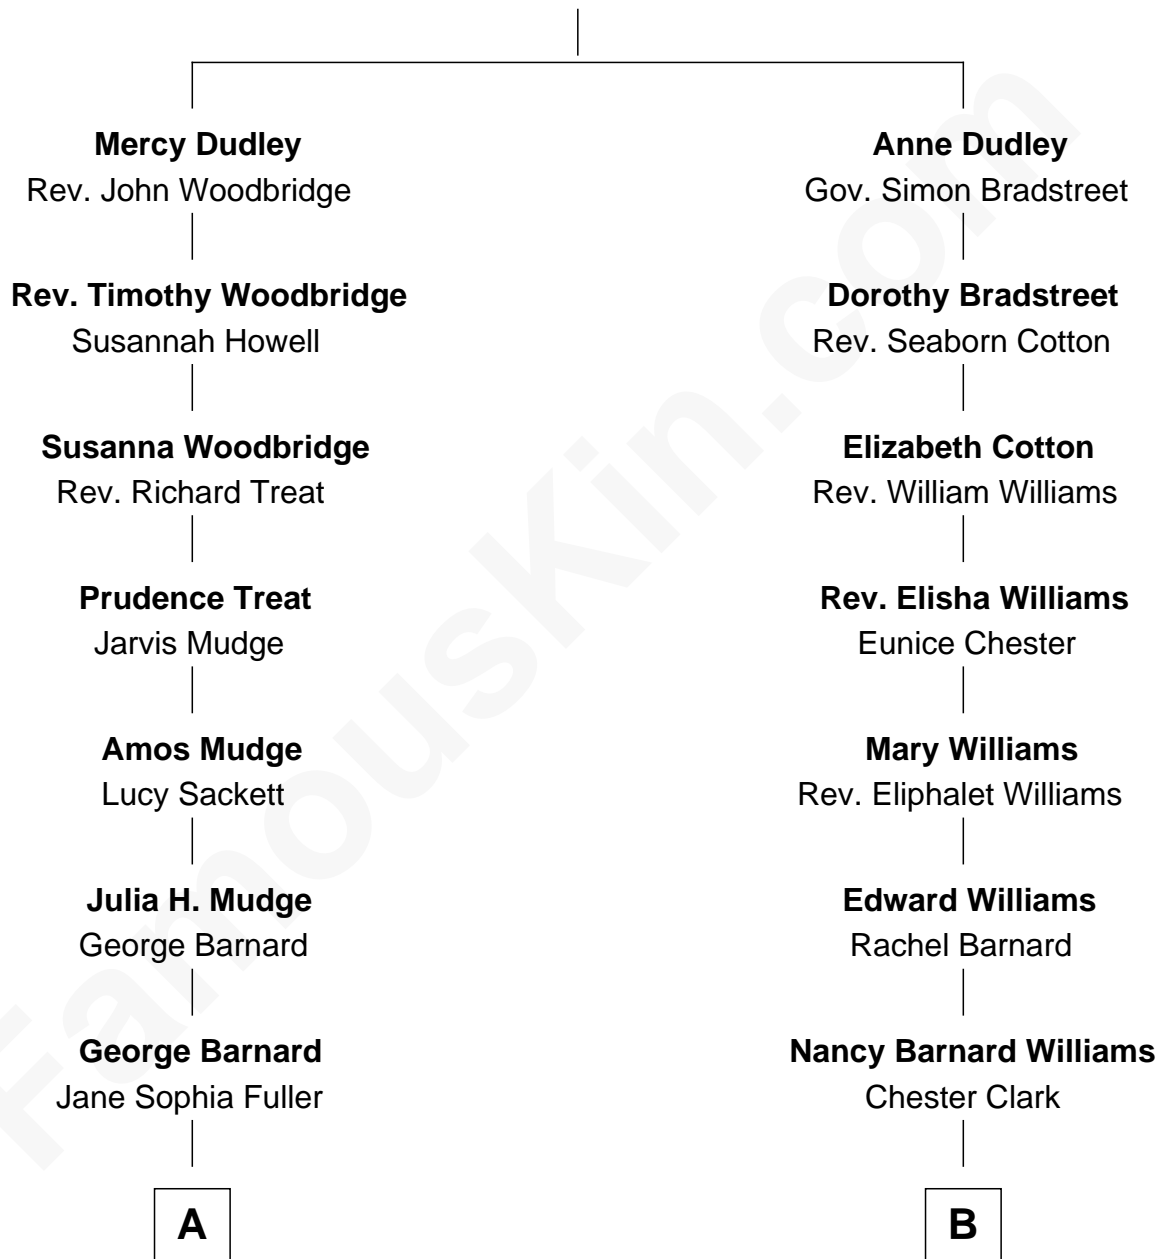

# FamousKin.com Relationship Chart of

**Dick Clark**

*Radio and TV Host*

9th cousin 3 times removed of

**Kate Upton**

*Sports Illustrated Swimsuit Cover Model*

**Gov. Thomas Dudley**

Dorothy York

**A**

**Charles Fuller Barnard**

Anna May Aldridge

**Julia Fuller Barnard**

Richard Augustus Clark

**Dick Clark**

*Radio and TV Host*

**B**

**Susan Wright Clark**

Rev. Josiah Tyler

**William Chester Tyler**

Laura Leland Brooks

**Margaret Hastings Tyler**

Charles Henry Vial

**Elizabeth Brooks Vial**

Stephen Edward Upton