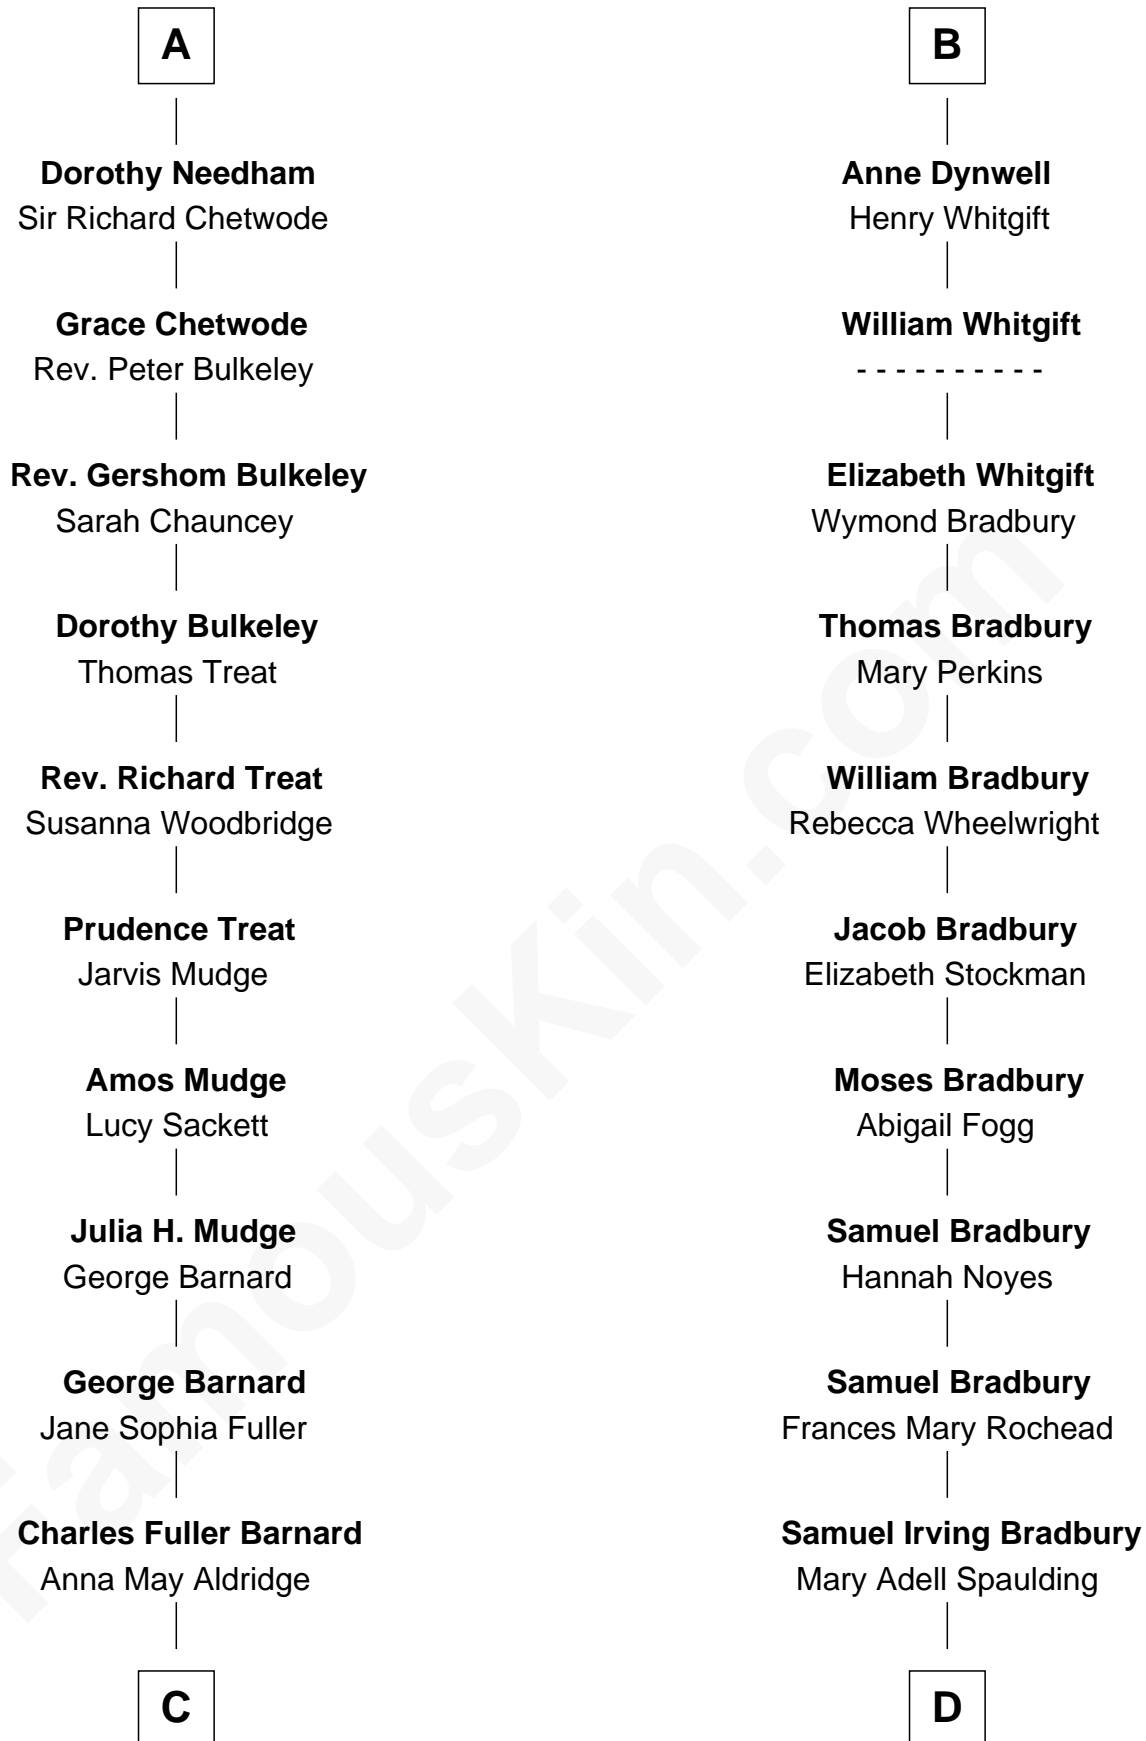

FamousKin.com Relationship Chart of

Dick Clark

Radio and TV Host

18th cousin 1 time removed of

Ray Bradbury

Author of The Martian Chronicles

Sir Thomas de Beauchamp

Katherine de Mortimer

Sir Roger de Clifford

Katherine de Clifford

Sir Ralph de Greystoke

Maud de Greystoke

Eudo de Welles

Sir Lionel de Welles

Joan de Waterton

Margaret de Welles

Sir Thomas Dymoke

Jane Dymoke

John Fulnetby

Katherine Fulnetby

William Dynwell

B

C

Julia Fuller Barnard
Richard Augustus Clark

Dick Clark
Radio and TV Host

D

Samuel Hinkston Bradbury
Minnie Alice Davis

Leonard Spaulding Bradbury
Esther Marie Moberg

Ray Bradbury
Author of The Martian Chronicles

FamousKin.com