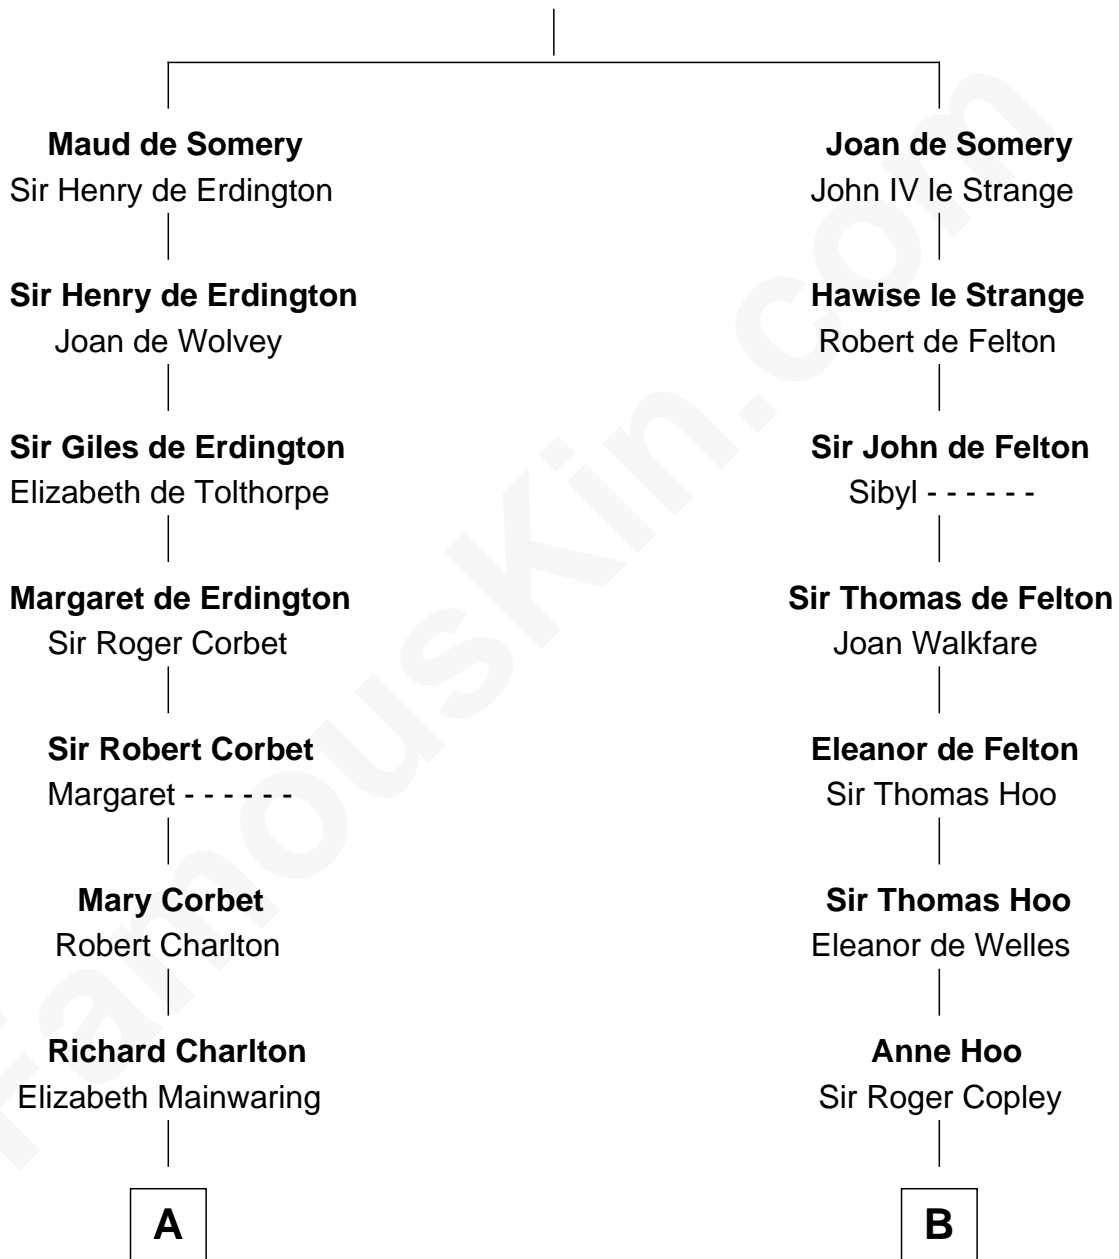

FamousKin.com Relationship Chart of

Dick Clark

Radio and TV Host

20th cousin 1 time removed of

Ray Bradbury

Author of The Martian Chronicles

Sir Roger de Somery

Nichole d'Aubenev

C

George Barnard
Jane Sophia Fuller

Charles Fuller Barnard
Anna May Aldridge

Julia Fuller Barnard
Richard Augustus Clark

Dick Clark
Radio and TV Host

D

Samuel Bradbury
Frances Mary Rothead

Samuel Irving Bradbury
Mary Adell Spaulding