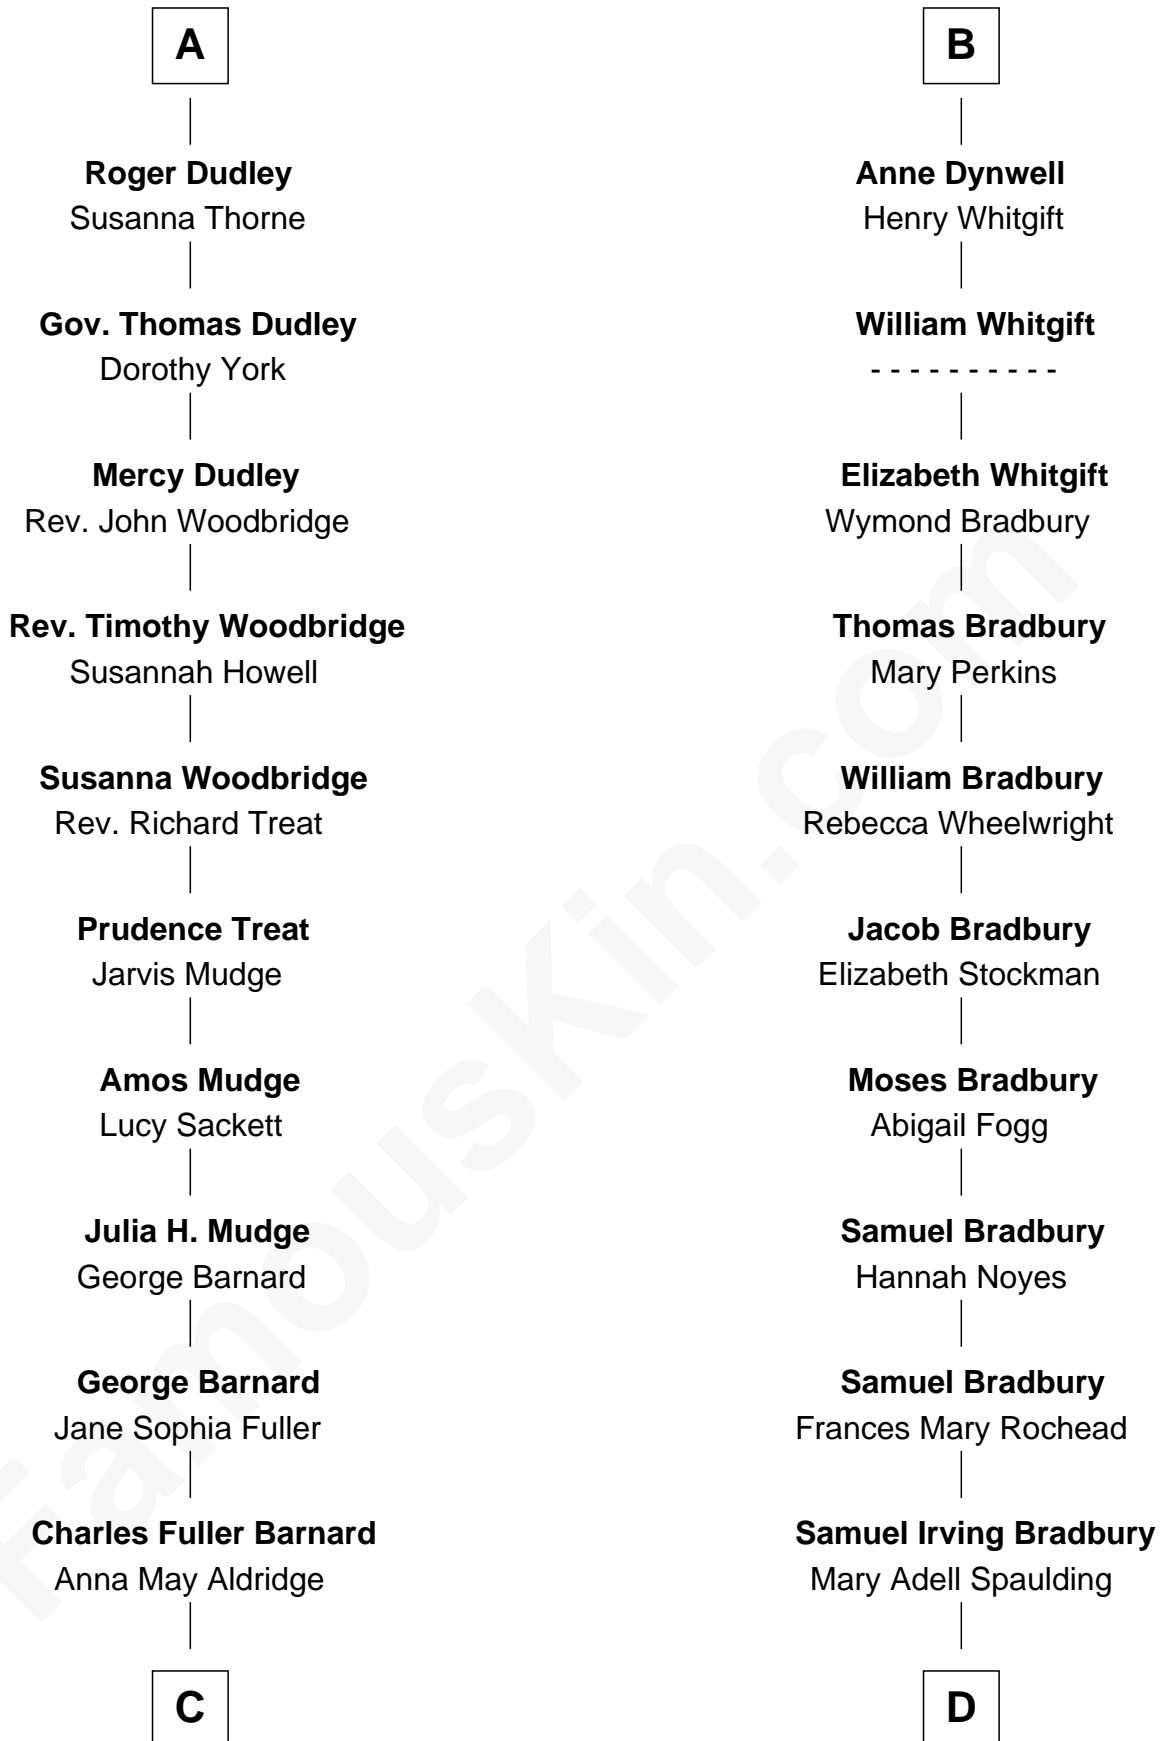

# FamousKin.com Relationship Chart of

**Dick Clark**

*Radio and TV Host*

18th cousin 1 time removed of

**Ray Bradbury**

*Author of The Martian Chronicles*

**C**

**Julia Fuller Barnard**  
Richard Augustus Clark

**Dick Clark**  
*Radio and TV Host*

**D**

**Samuel Hinkston Bradbury**  
Minnie Alice Davis

**Leonard Spaulding Bradbury**  
Esther Marie Moberg

**Ray Bradbury**  
*Author of The Martian Chronicles*

FamousKin.com