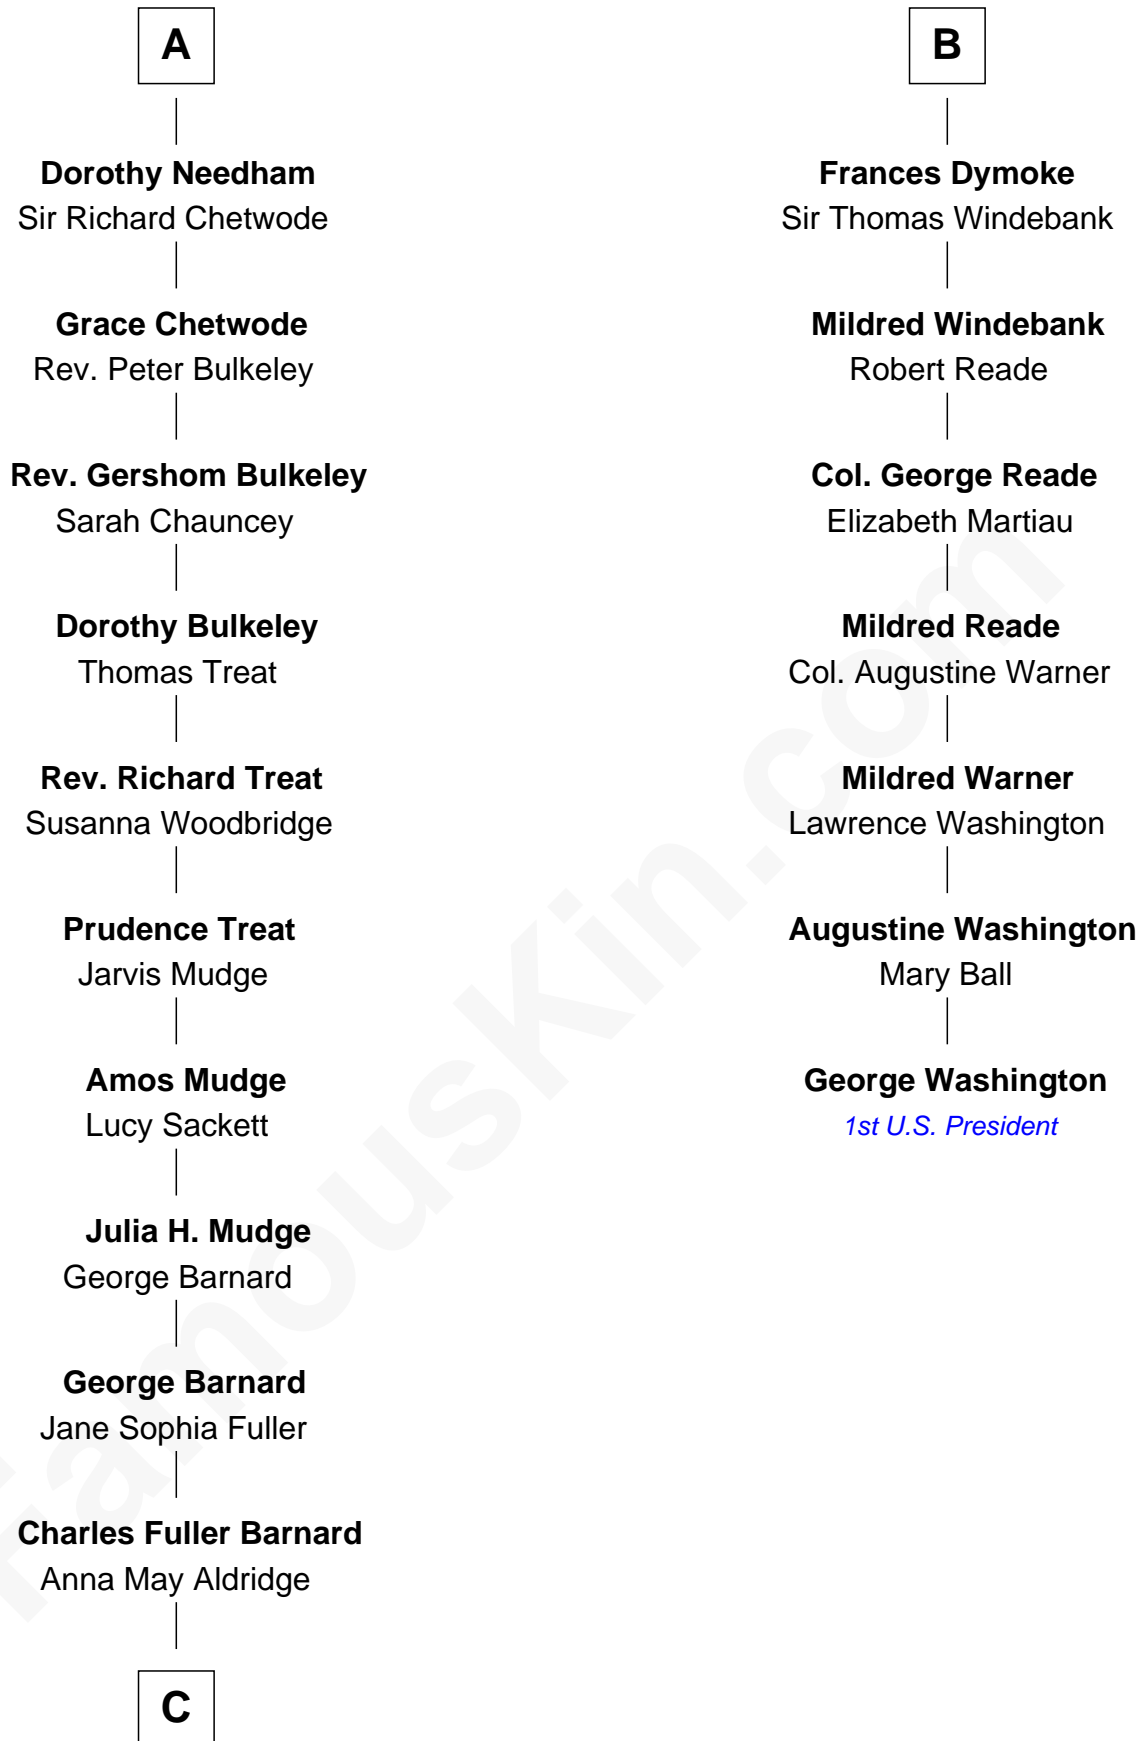

FamousKin.com Relationship Chart of

Dick Clark

Radio and TV Host

13th cousin 5 times removed of

George Washington

1st U.S. President

Sir Thomas de Beauchamp

Katherine de Mortimer

Sir John Talbot

Margaret Troutbeck

Anne Talbot

Thomas Needham

Robert Needham

Frances Aston

A

Maud de Beauchamp

Sir Roger de Clifford

Katherine de Clifford

Sir Ralph de Greystoke

Maud de Greystoke

Eudo de Welles

Sir Lionel de Welles

Joan de Waterton

Margaret de Welles

Sir Thomas Dymoke

Sir Robert Dymoke

Ann Sparrow

Sir Edward Dymoke

Anne Talboys

B

C

—
Julia Fuller Barnard
Richard Augustus Clark