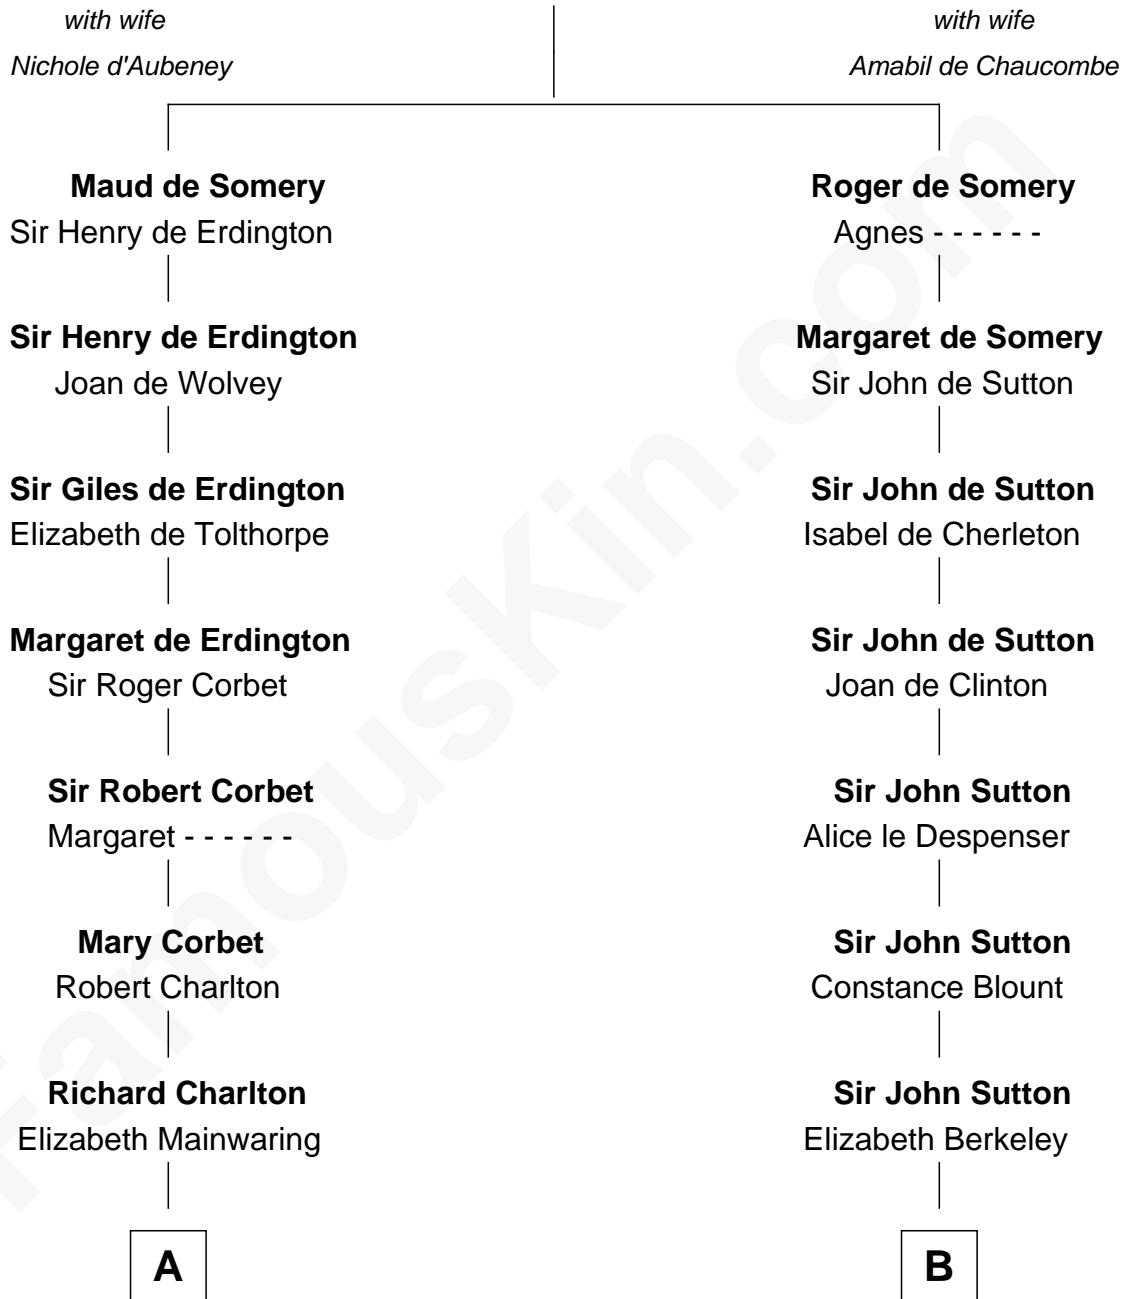

FamousKin.com Relationship Chart of

Dick Clark

Radio and TV Host

16th cousin 4 times removed of

George Washington

1st U.S. President

Sir Roger de Somery

C

George Barnard
Jane Sophia Fuller

Charles Fuller Barnard
Anna May Aldridge

Julia Fuller Barnard
Richard Augustus Clark

Dick Clark
Radio and TV Host

FamousKin.com