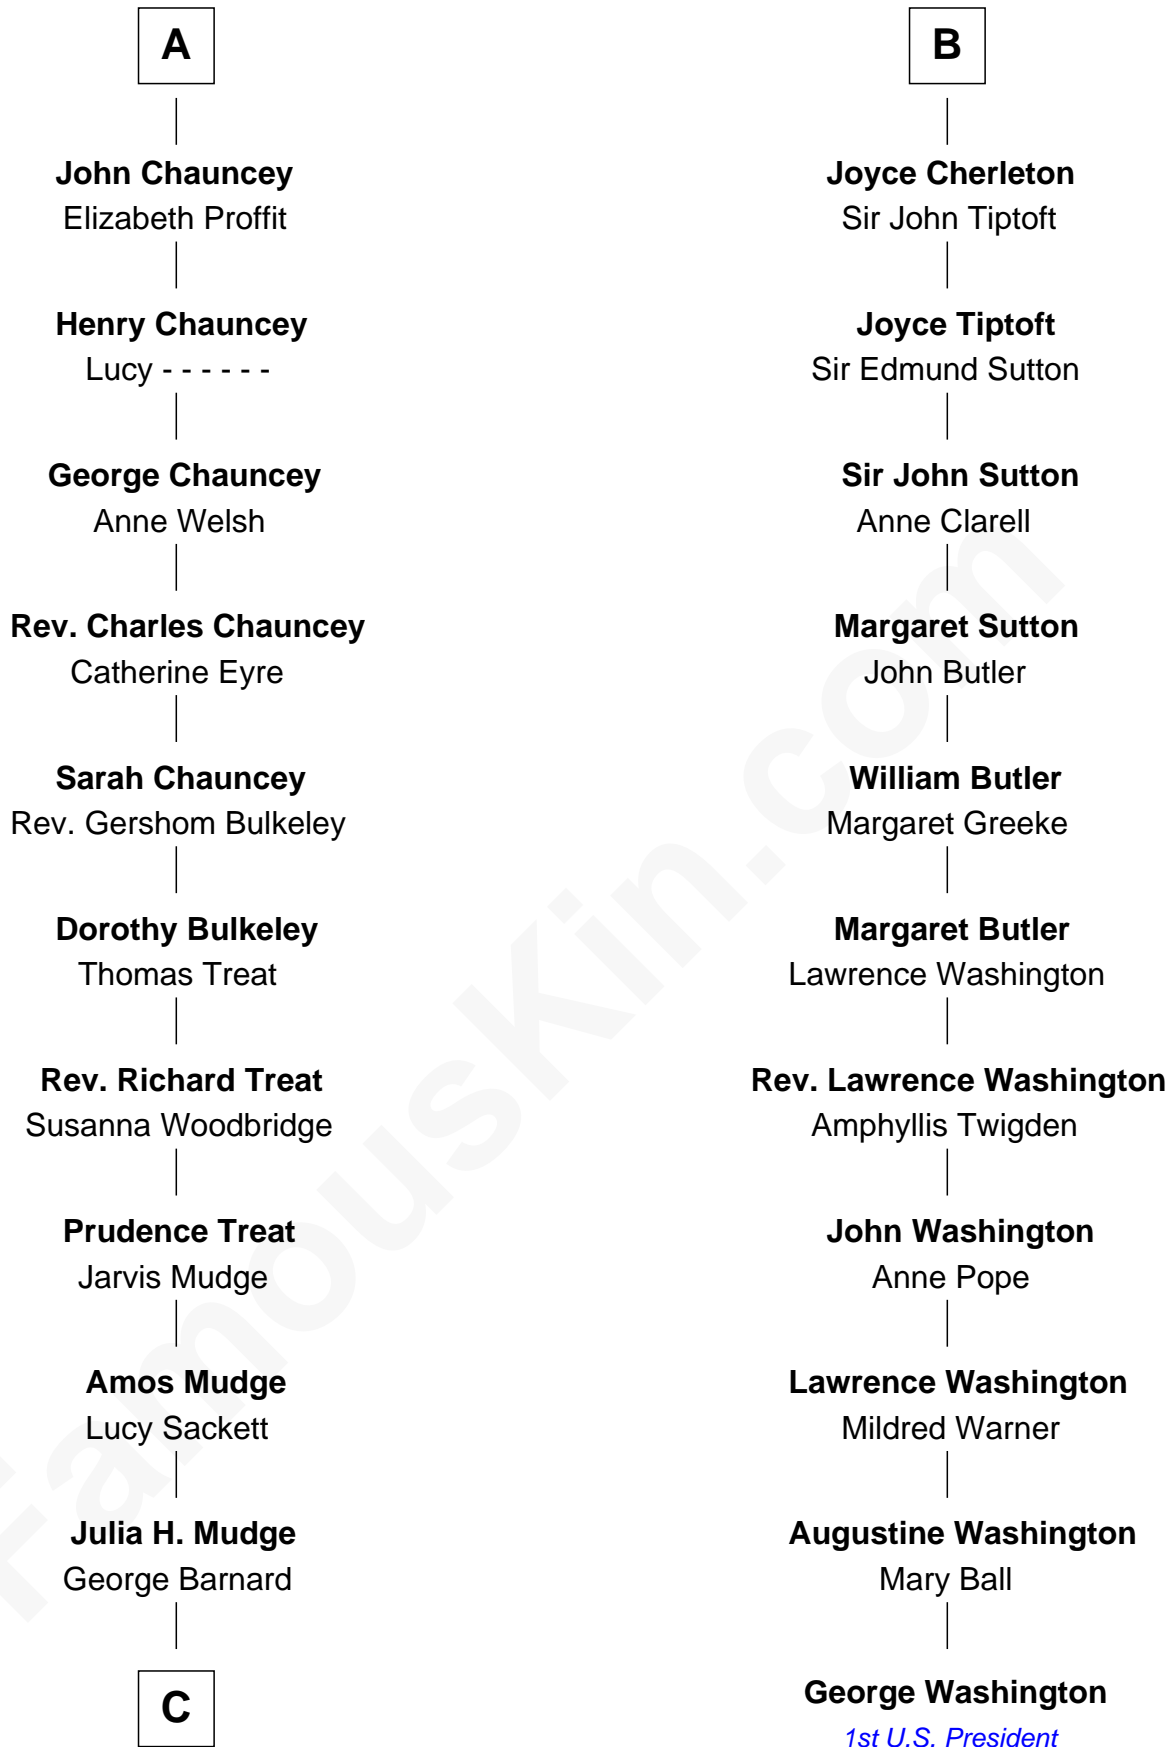

FamousKin.com Relationship Chart of

Dick Clark

Radio and TV Host

17th cousin 3 times removed of

George Washington

1st U.S. President

C

—
George Barnard
Jane Sophia Fuller

—
Charles Fuller Barnard
Anna May Aldridge

—
Julia Fuller Barnard
Richard Augustus Clark

—
Dick Clark
Radio and TV Host

FamousKin.com