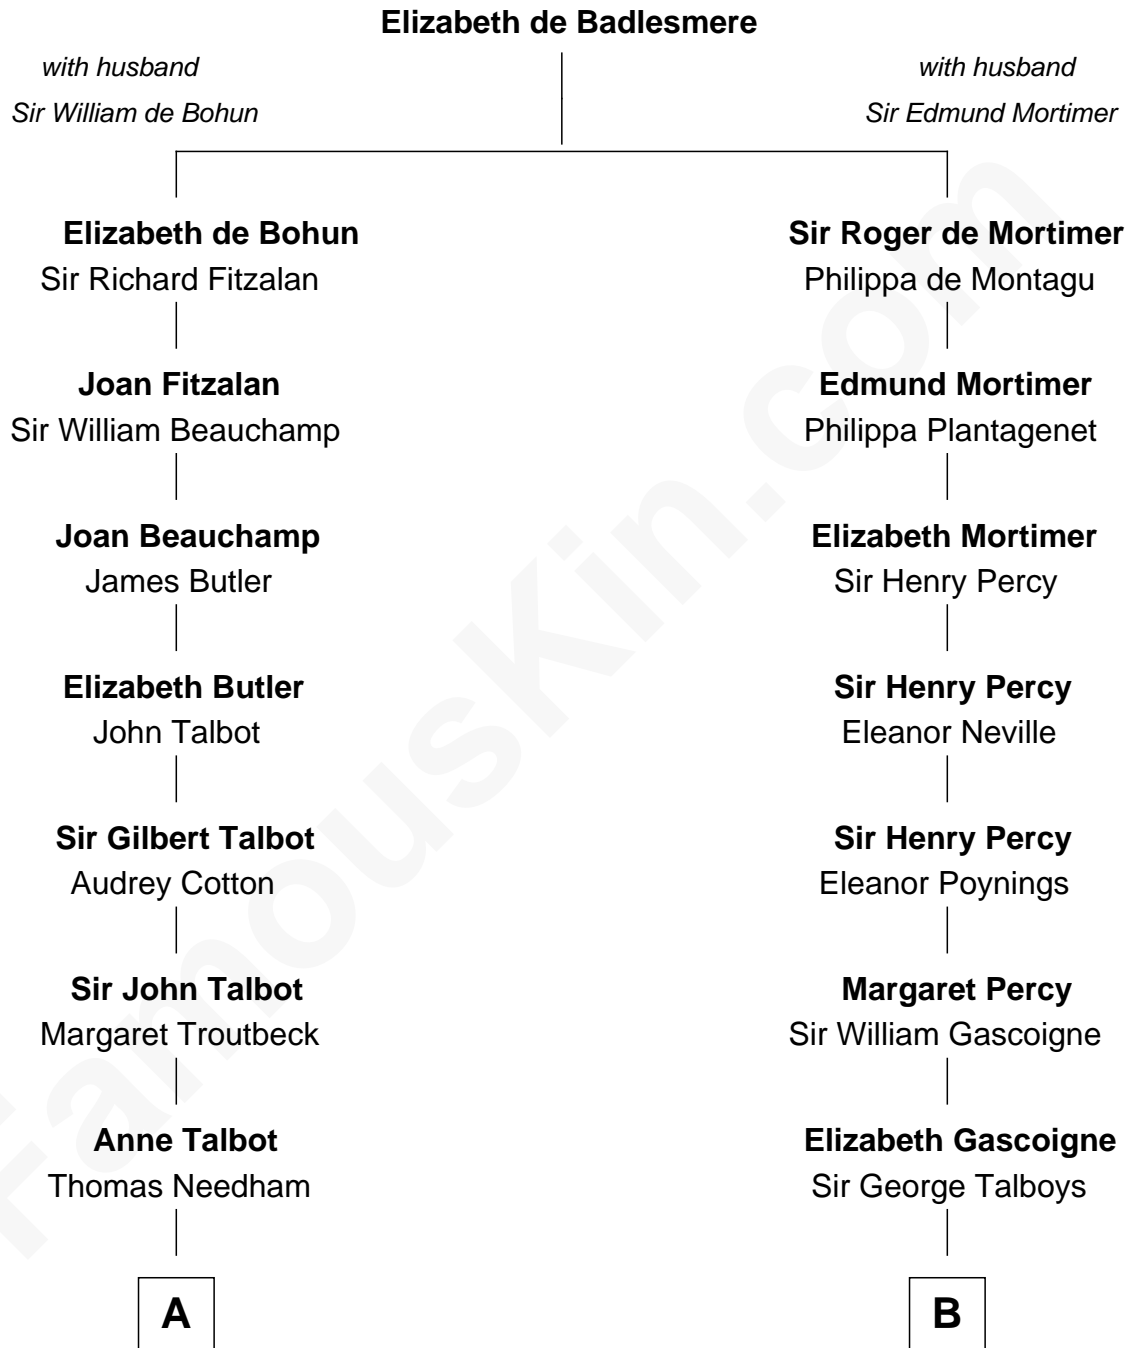

FamousKin.com Relationship Chart of

Dick Clark

Radio and TV Host

14th cousin 5 times removed of

George Washington

1st U.S. President

C

—
Charles Fuller Barnard

Anna May Aldridge

—
Julia Fuller Barnard

Richard Augustus Clark

—
Dick Clark

Radio and TV Host

FamousKin.com