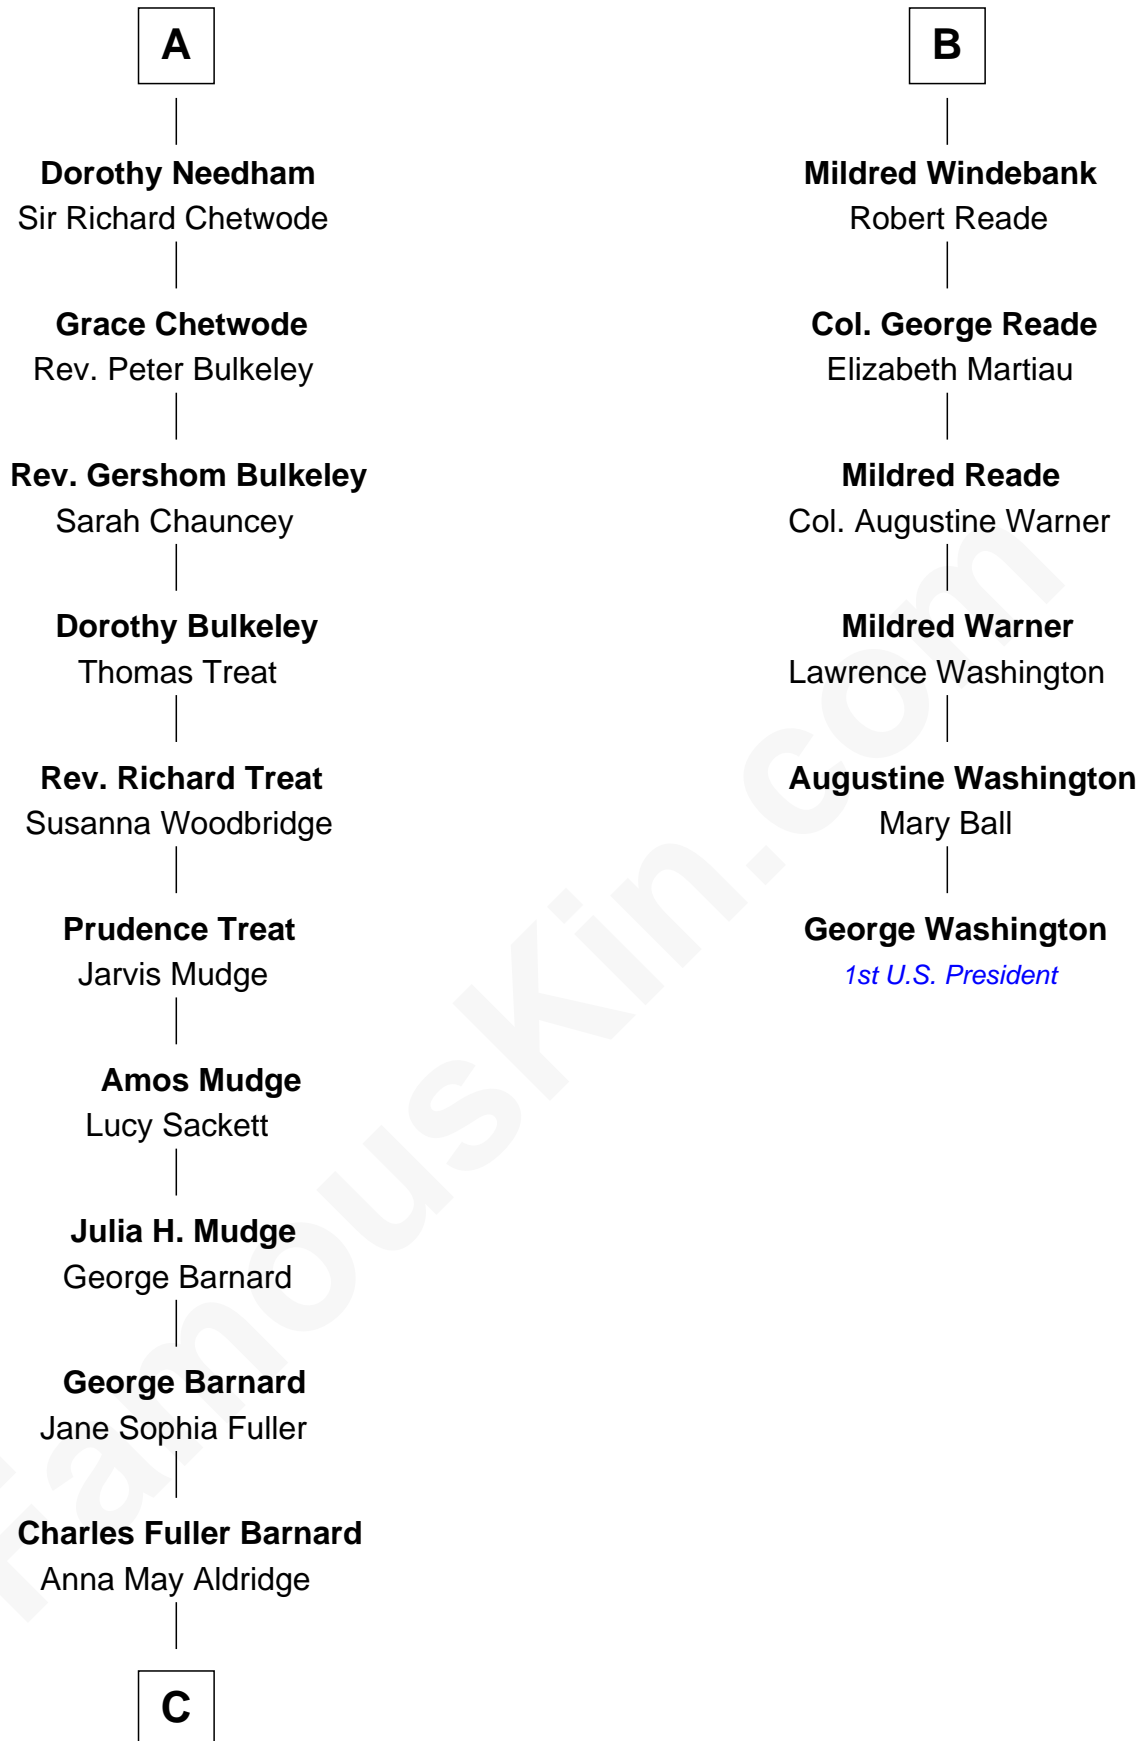

FamousKin.com Relationship Chart of

Dick Clark

Radio and TV Host

12th cousin 6 times removed of

George Washington

1st U.S. President

John de Welles

Maud de Roos

C

—
Julia Fuller Barnard
Richard Augustus Clark

—
Dick Clark
Radio and TV Host

FamousKin.com