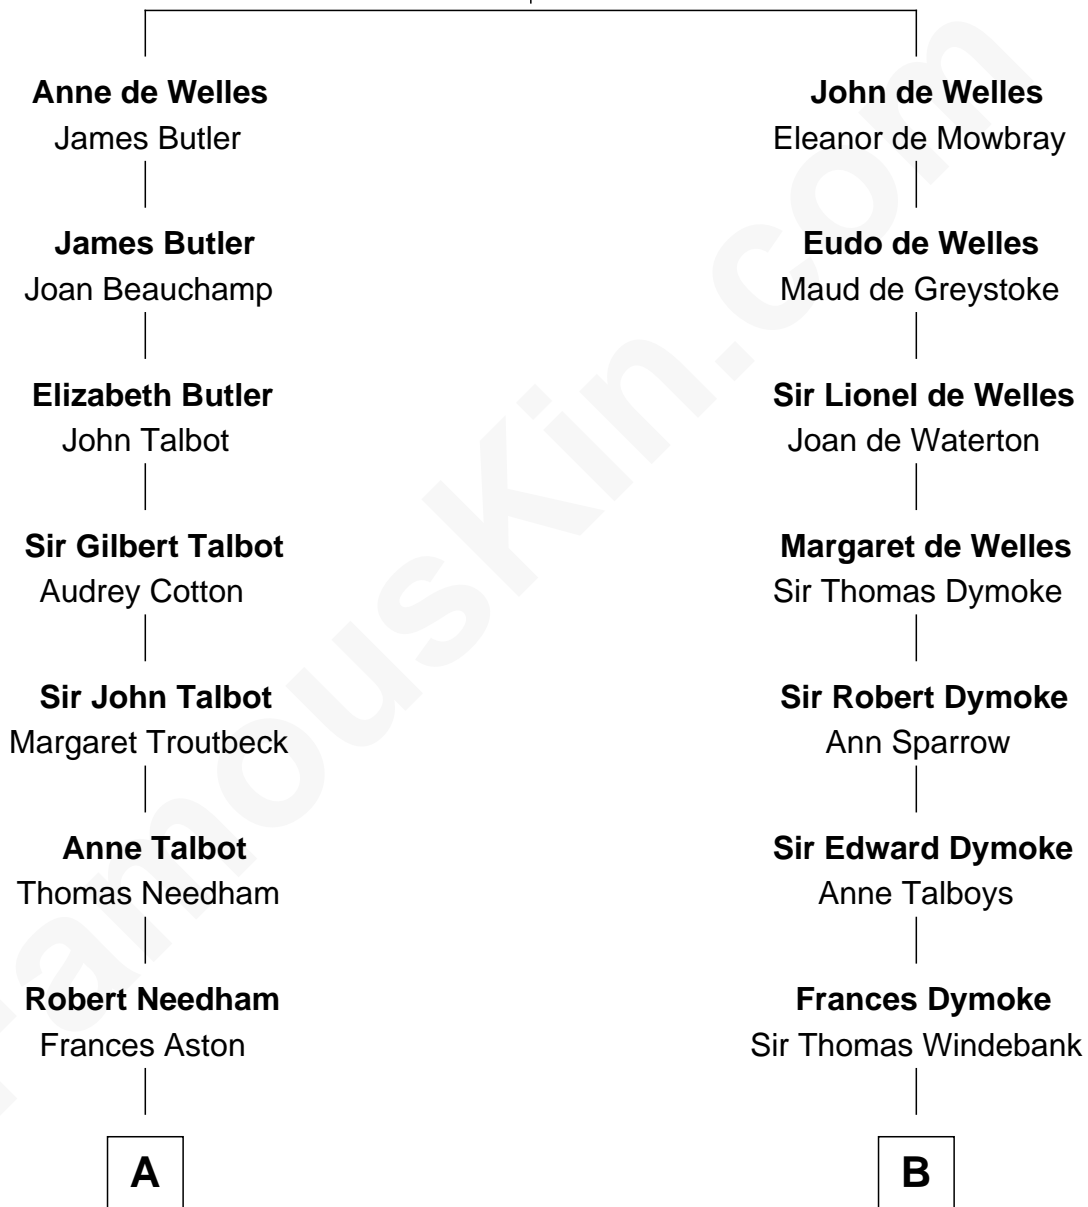

FamousKin.com Relationship Chart of

Dick Clark

Radio and TV Host

12th cousin 6 times removed of

George Washington

1st U.S. President

John de Welles

Maud de Roos

C

—
Julia Fuller Barnard
Richard Augustus Clark

—
Dick Clark
Radio and TV Host

FamousKin.com