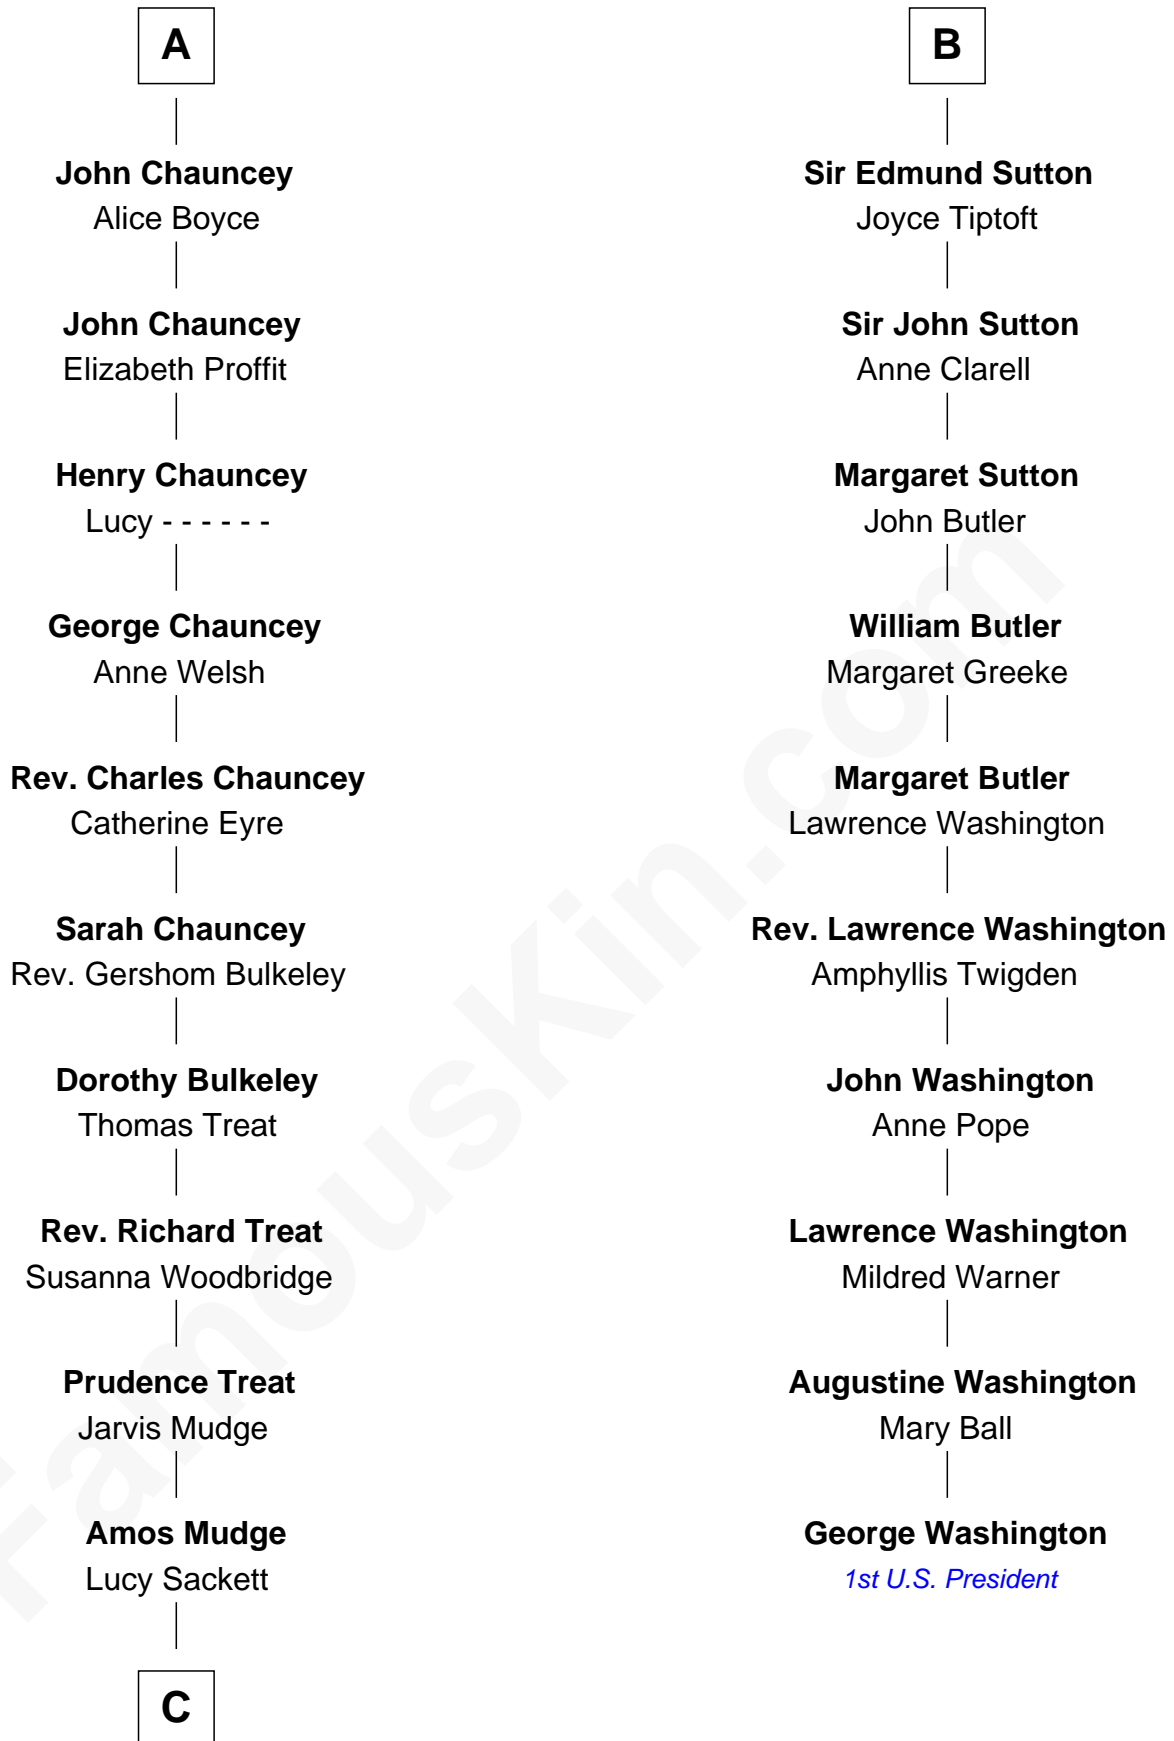

FamousKin.com Relationship Chart of

Dick Clark

Radio and TV Host

16th cousin 5 times removed of

George Washington

1st U.S. President

Sir William Marshal

Isabel de Clare

C

—
Julia H. Mudge

George Barnard

—
George Barnard

Jane Sophia Fuller

—
Charles Fuller Barnard

Anna May Aldridge

—
Julia Fuller Barnard