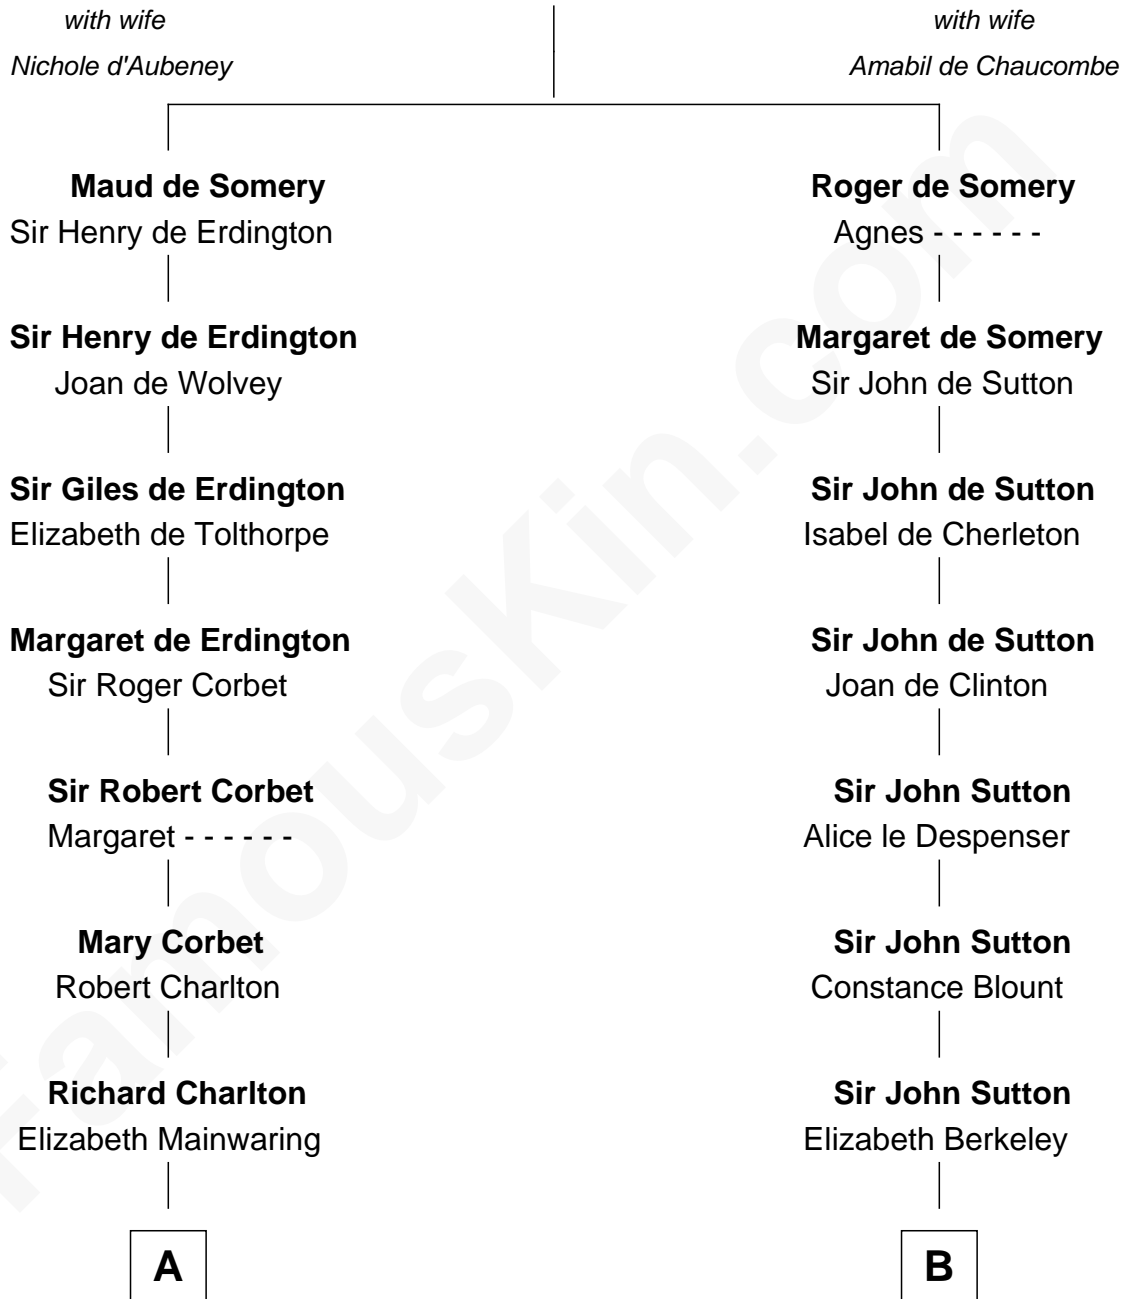

FamousKin.com Relationship Chart of

Dick Clark

Radio and TV Host

17th cousin 3 times removed of

John Langdon

Signer of the U.S. Constitution

Sir Roger de Somery

C

George Barnard
Jane Sophia Fuller

Charles Fuller Barnard
Anna May Aldridge

Julia Fuller Barnard
Richard Augustus Clark

Dick Clark
Radio and TV Host

FamousKin.com