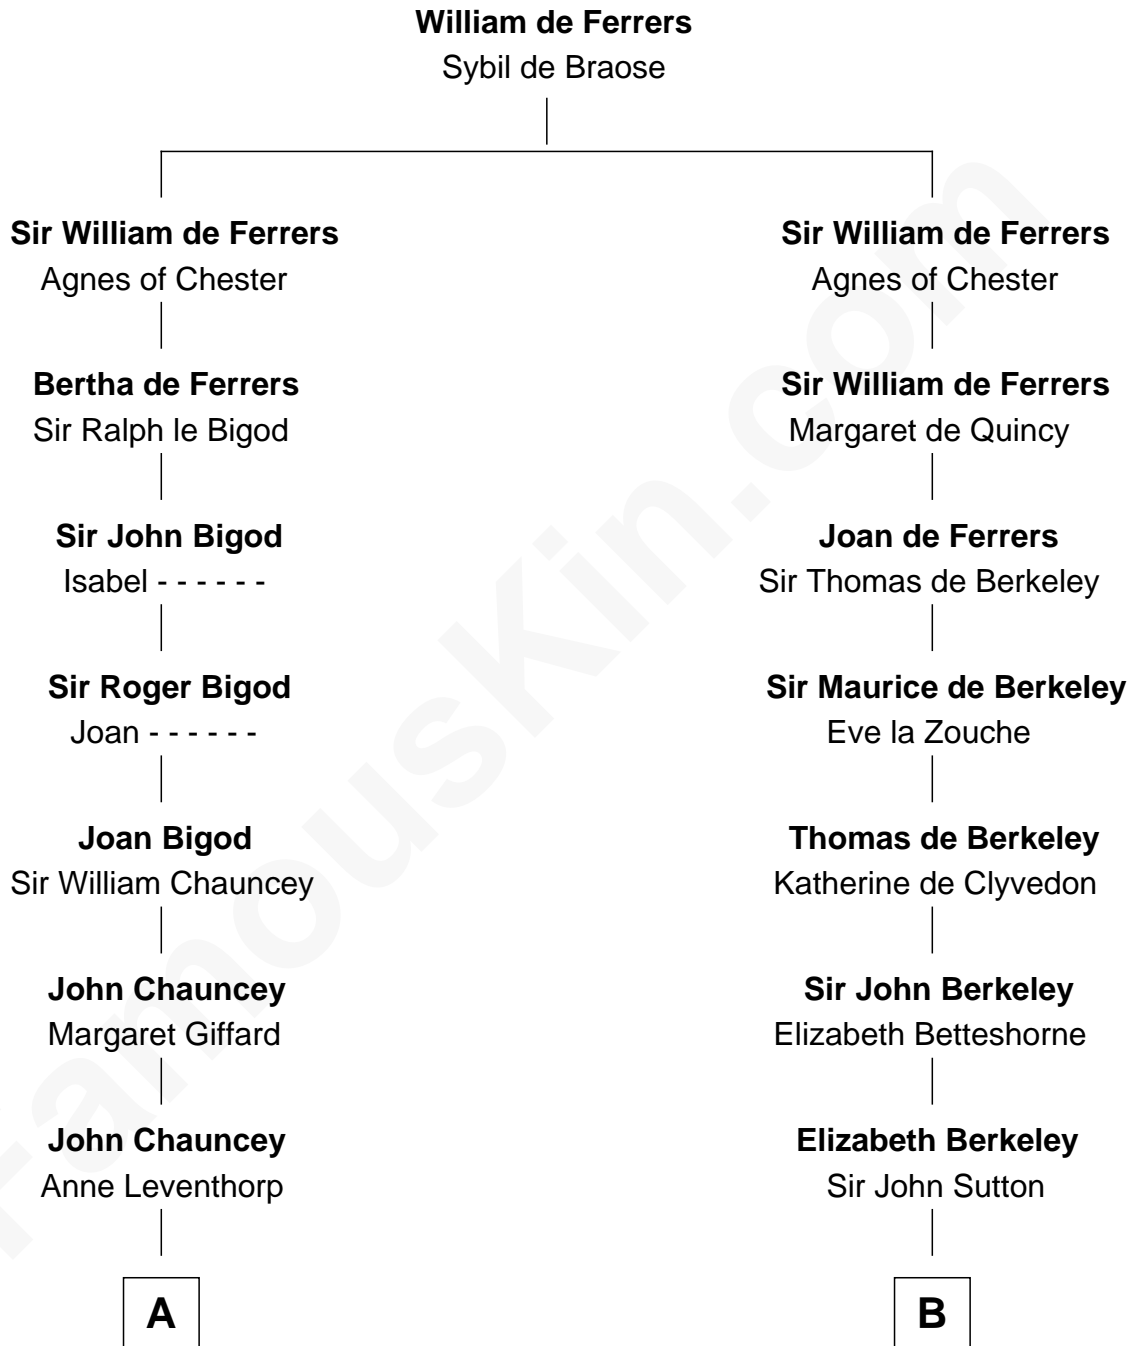

FamousKin.com Relationship Chart of

Dick Clark

Radio and TV Host

17th cousin 4 times removed of

John Langdon

Signer of the U.S. Constitution

C

Julia H. Mudge

George Barnard

George Barnard

Jane Sophia Fuller

Charles Fuller Barnard

Anna May Aldridge

Julia Fuller Barnard

Richard Augustus Clark

Dick Clark