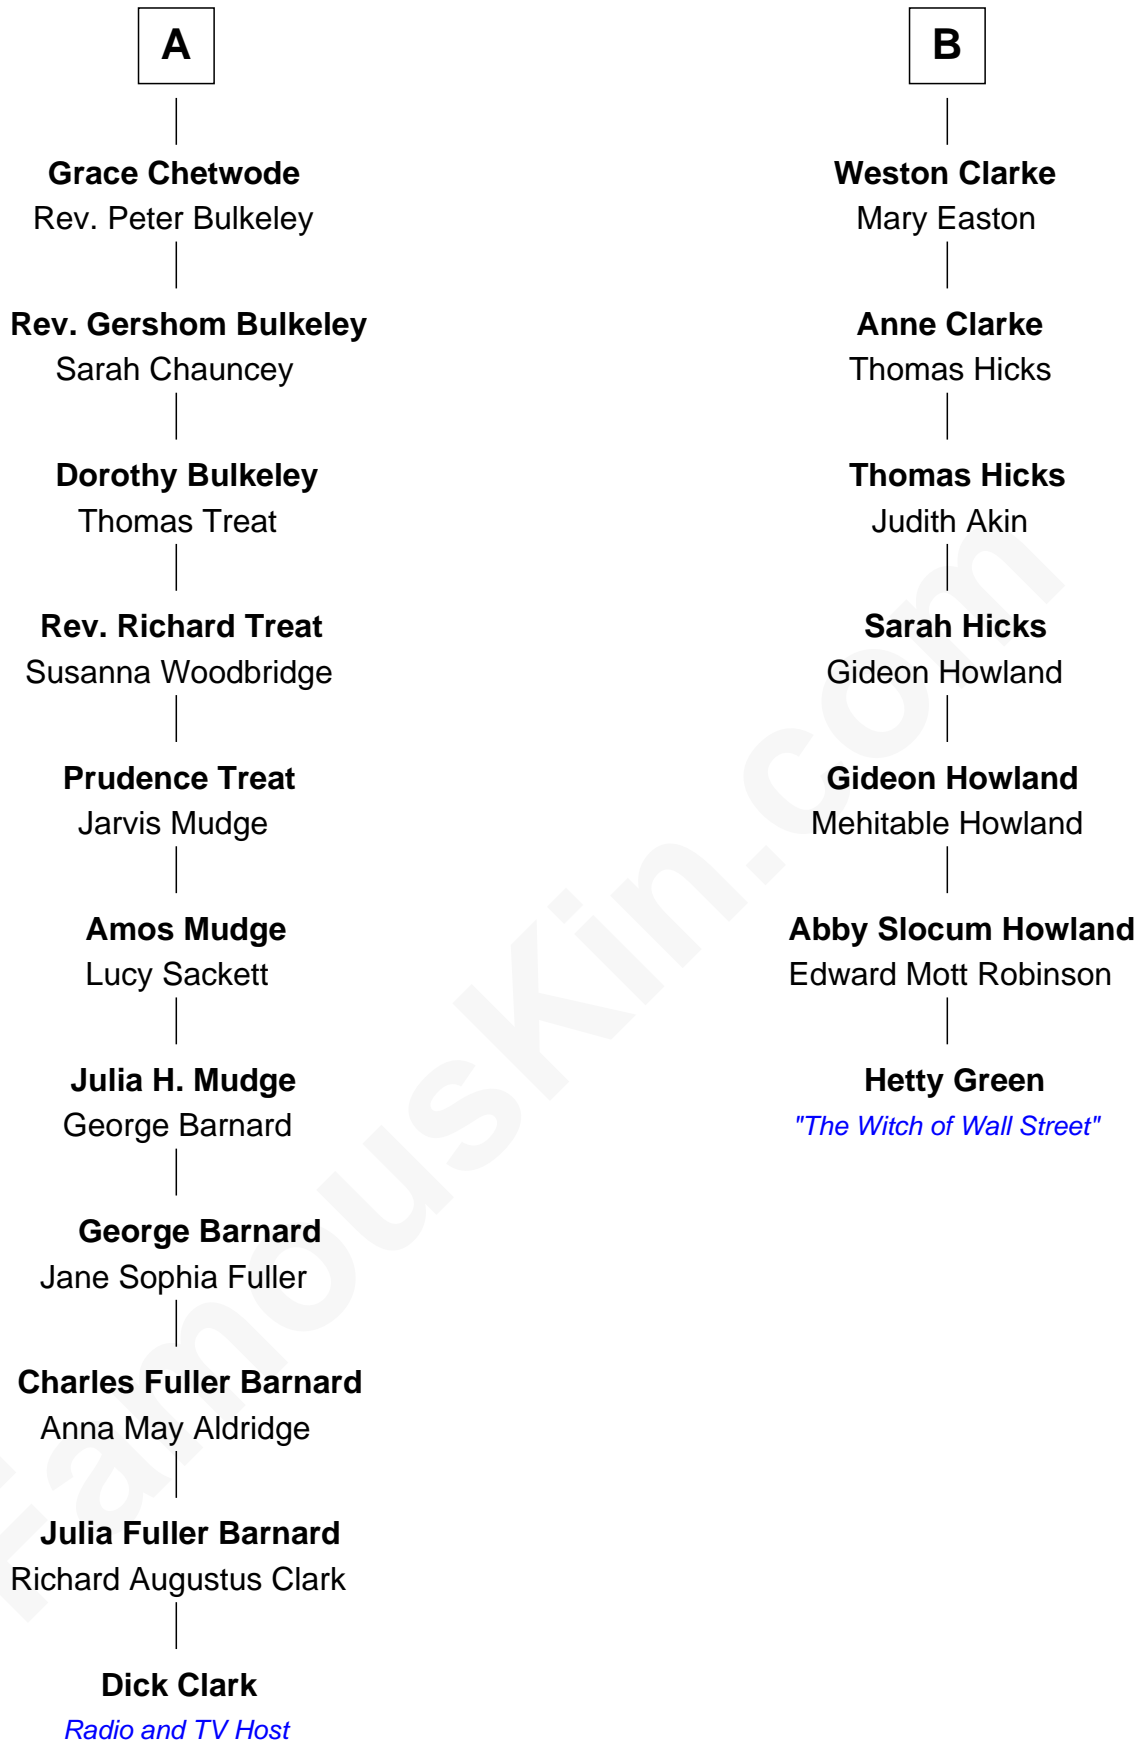

FamousKin.com Relationship Chart of

Dick Clark

Radio and TV Host

13th cousin 4 times removed of

Hetty Green

"The Witch of Wall Street"

Sir Baldwin Freville

Maude le Scrope

Dick Clark photo by [Alan Light](#) (CC BY 2.0)