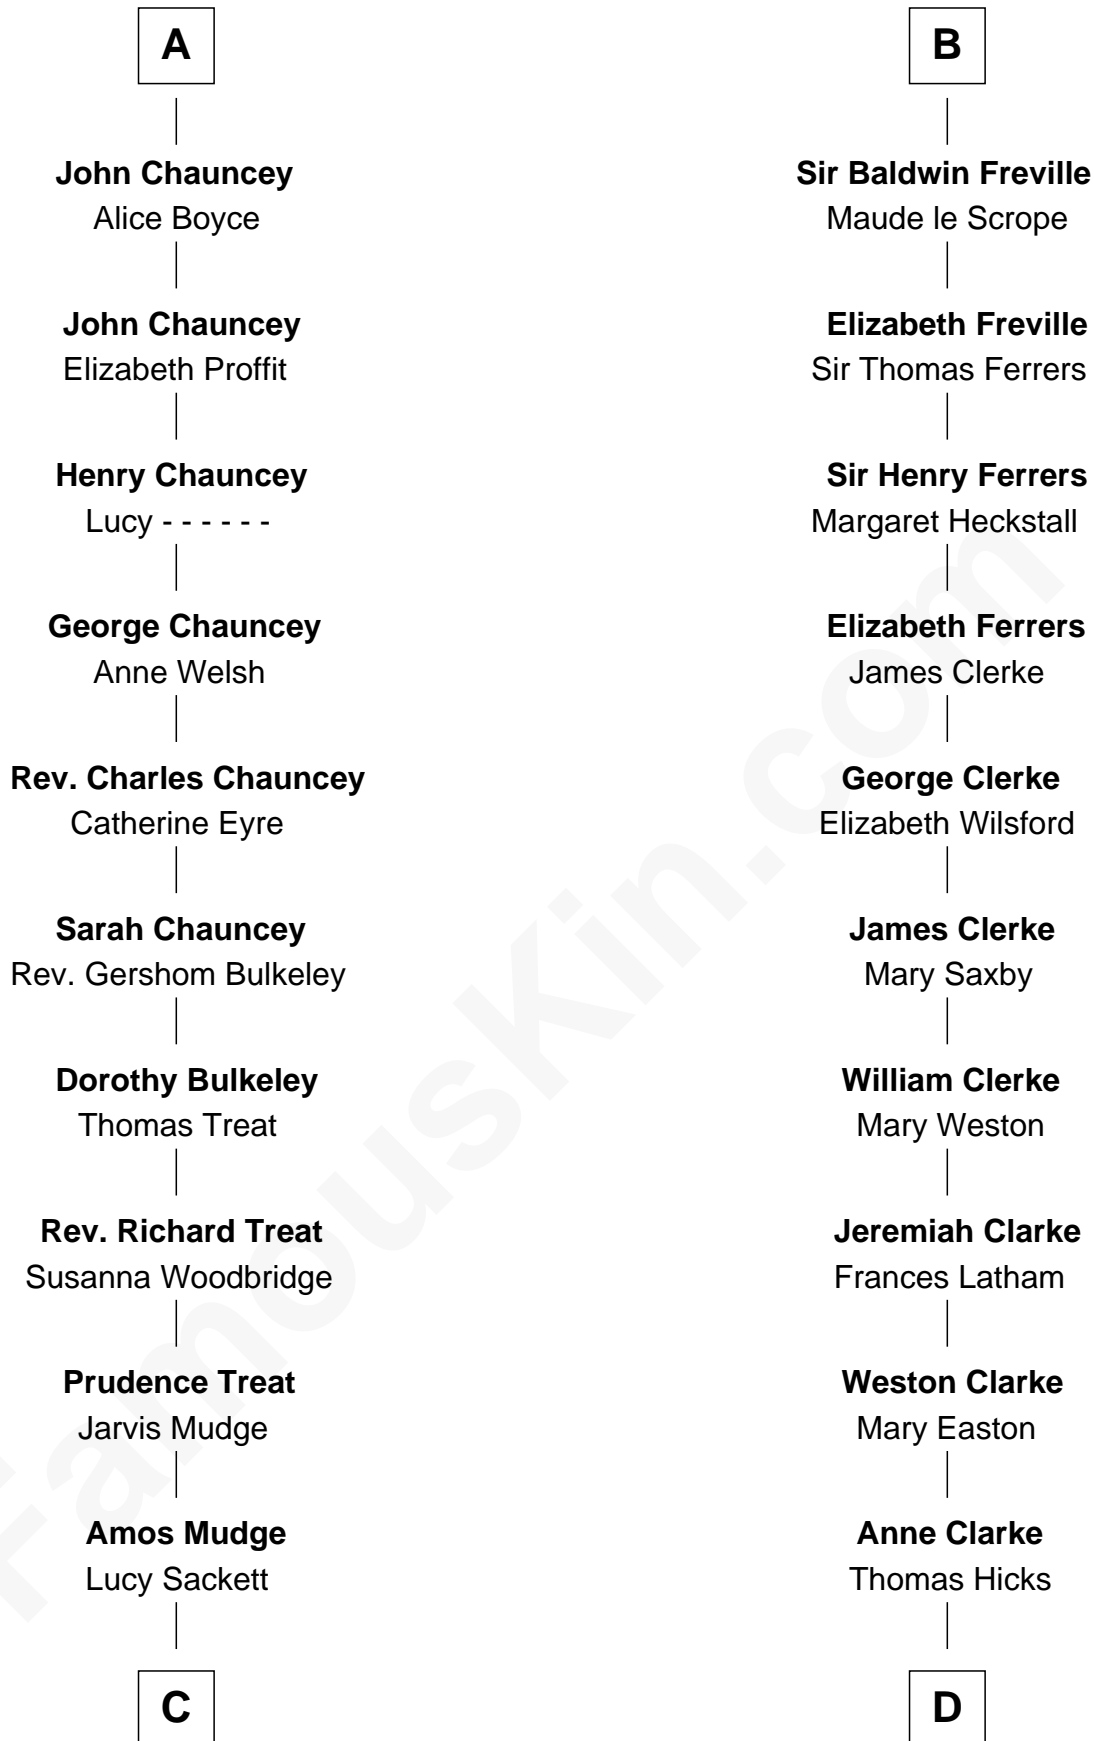

FamousKin.com Relationship Chart of

Dick Clark

Radio and TV Host

21st cousin of

Hetty Green

"The Witch of Wall Street"

C

Julia H. Mudge
George Barnard

George Barnard
Jane Sophia Fuller

Charles Fuller Barnard
Anna May Aldridge

Julia Fuller Barnard
Richard Augustus Clark

Dick Clark
Radio and TV Host

D

Thomas Hicks
Judith Akin

Sarah Hicks
Gideon Howland

Gideon Howland
Mehitable Howland

Abby Slocum Howland
Edward Mott Robinson

Hetty Green
"The Witch of Wall Street"