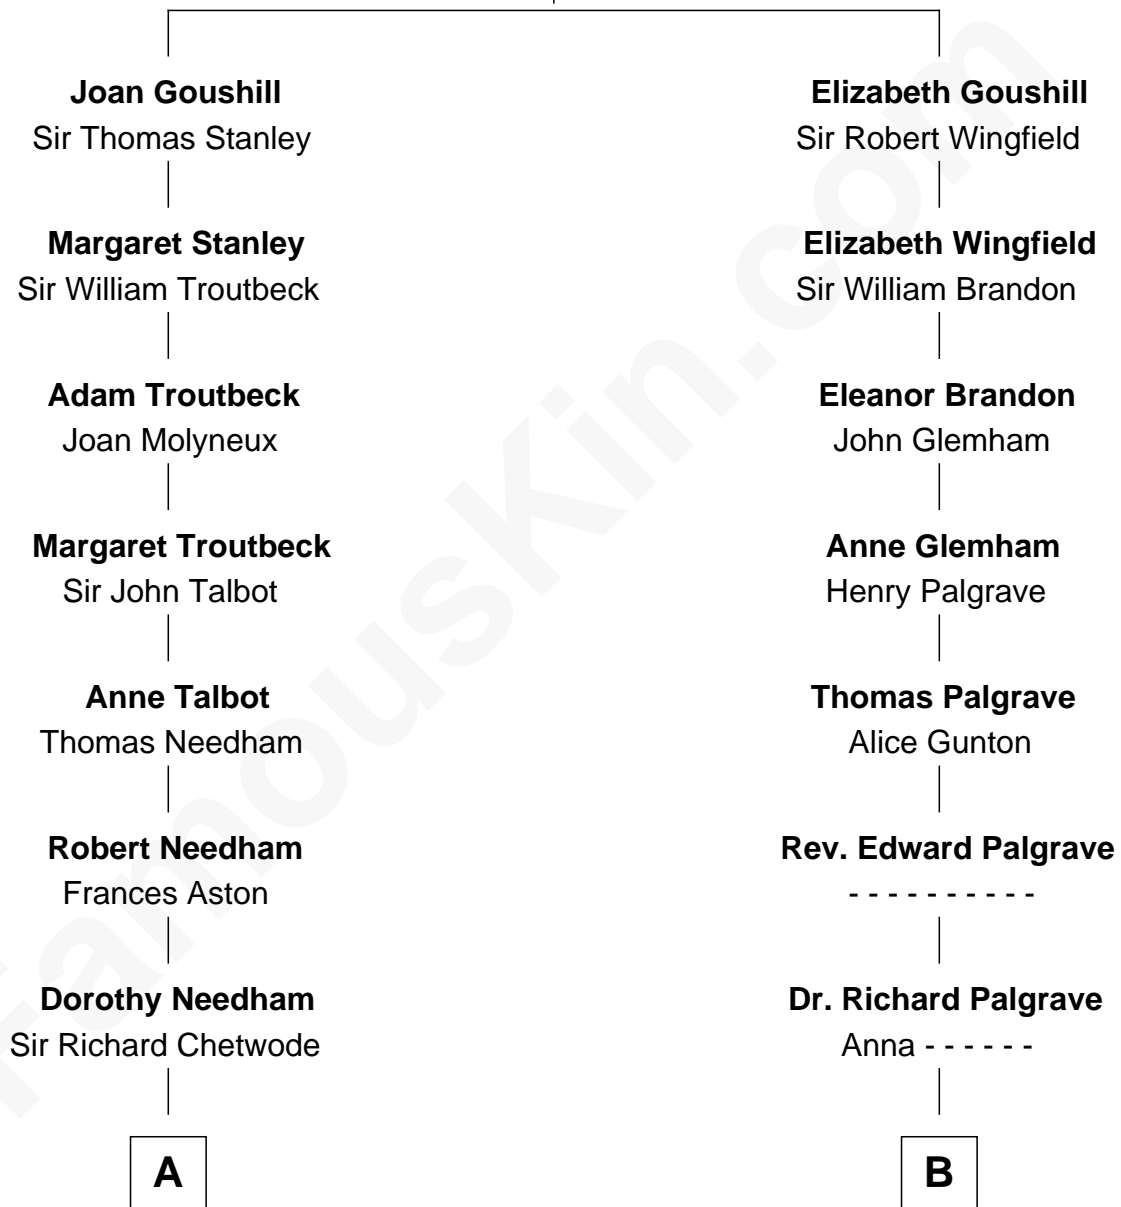

FamousKin.com Relationship Chart of

Dick Clark

Radio and TV Host

15th cousin 2 times removed of

Hetty Green

"The Witch of Wall Street"

Sir Robert Goushill

Elizabeth Fitzalan

Dick Clark photo by [Alan Light](#) (CC BY 2.0)