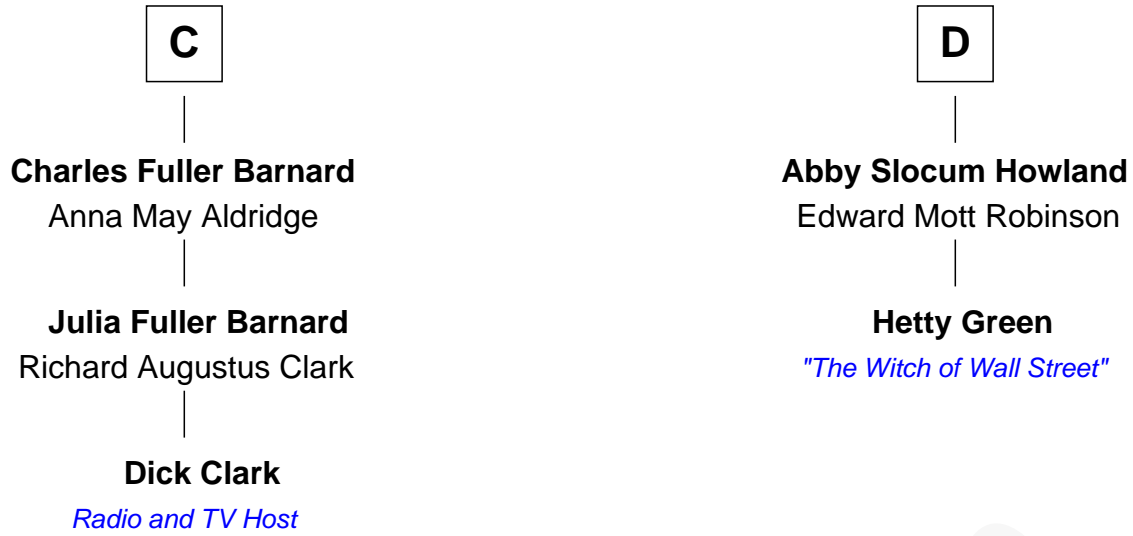

FamousKin.com Relationship Chart of

Dick Clark

Radio and TV Host

18th cousin 1 time removed of

Hetty Green

"The Witch of Wall Street"

Sir James le Boteler

Eleanor de Bohun

William Raleigh

Sir Edward Raleigh

Margaret Verney

Sir Edward Raleigh

Anne Chamberlayne

B

FamousKin.com