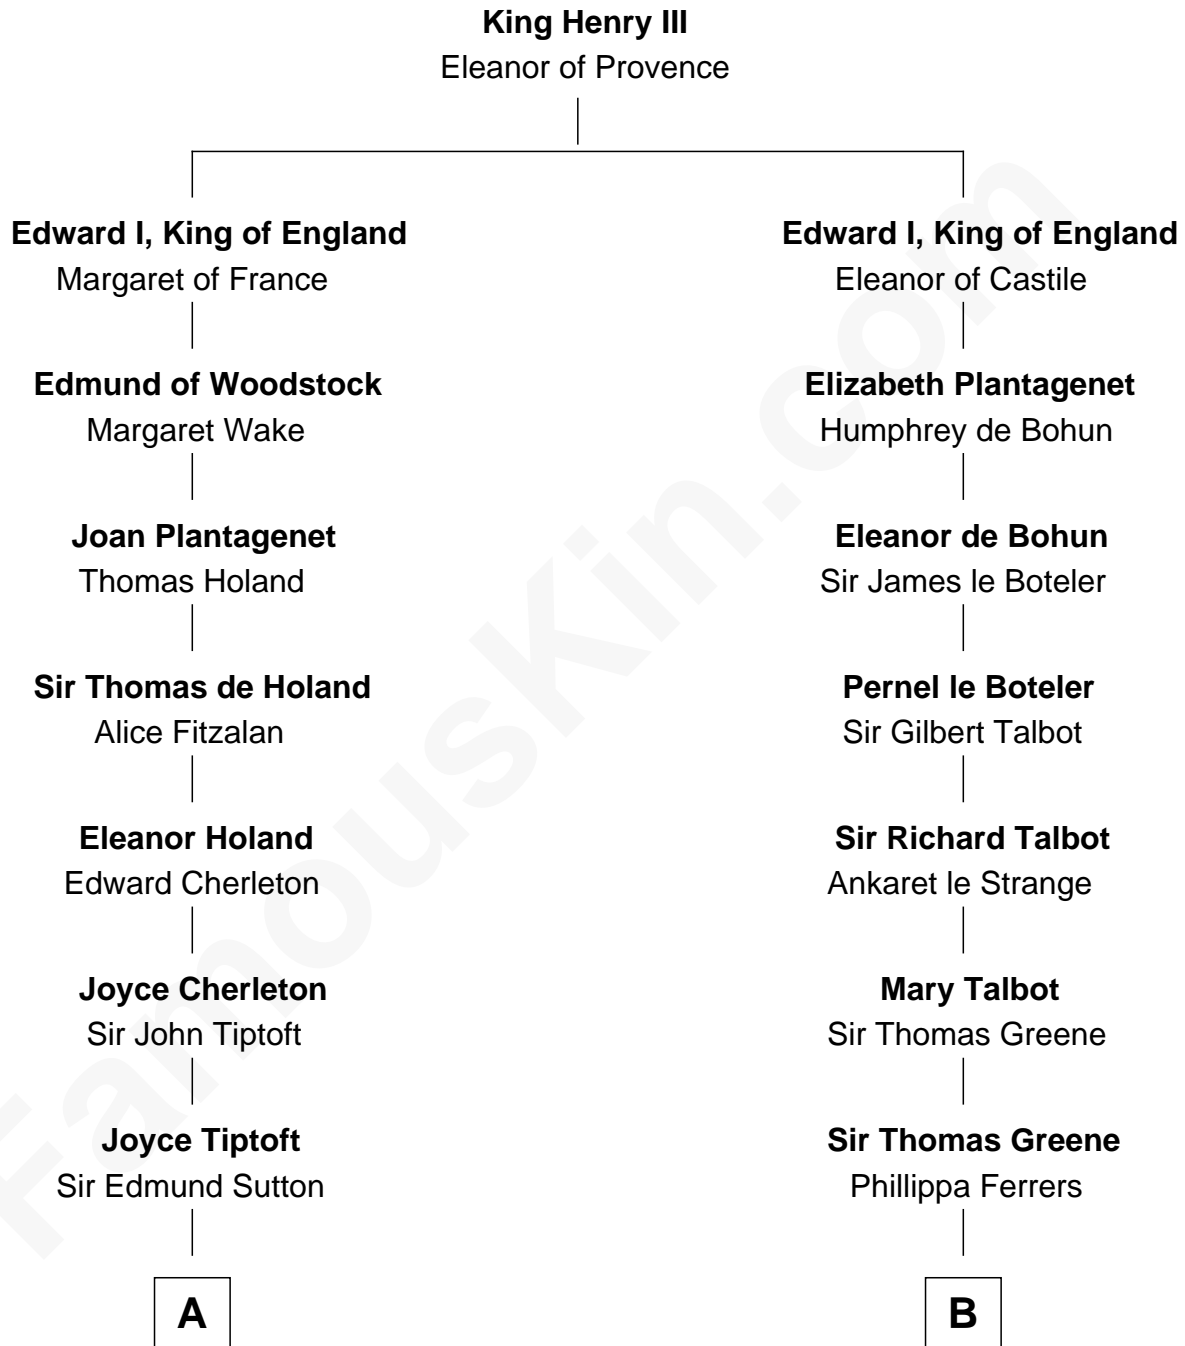

FamousKin.com Relationship Chart of

Dick Clark

Radio and TV Host

21st cousin of

Shanghai Pierce

Texas Cattleman

C

Julia H. Mudge
George Barnard

George Barnard
Jane Sophia Fuller

Charles Fuller Barnard
Anna May Aldridge

Julia Fuller Barnard
Richard Augustus Clark

Dick Clark
Radio and TV Host

D

Emlin Champlin
Joseph Wilbore

Ambless Wilbore
Nathaniel Stoddard

Susanna Stoddard
Isaac Pearce

Jonathan D. Pearce
Hanna Phillips Head

Shanghai Pierce
Texas Cattleman