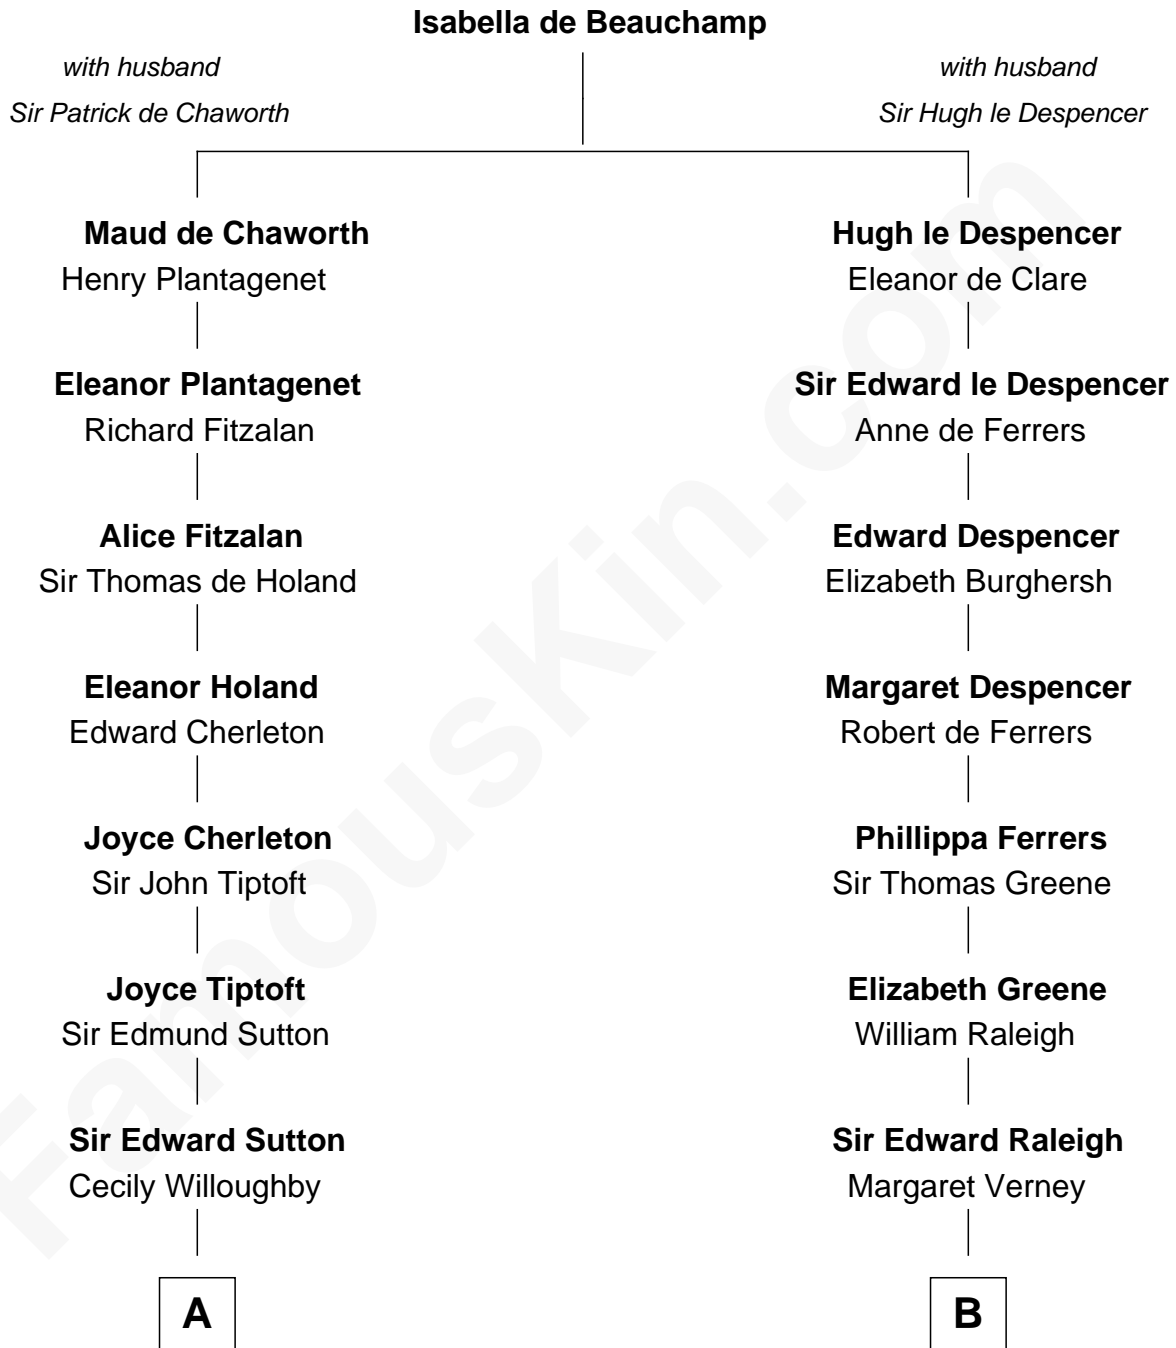

# FamousKin.com Relationship Chart of

**Dick Clark**

*Radio and TV Host*

19th cousin 1 time removed of

**Shanghai Pierce**

*Texas Cattleman*

**C**

**George Barnard**  
Jane Sophia Fuller

**Charles Fuller Barnard**  
Anna May Aldridge

**Julia Fuller Barnard**  
Richard Augustus Clark

**Dick Clark**  
*Radio and TV Host*

**D**

**Susanna Stoddard**  
Isaac Pearce

**Jonathan D. Pearce**  
Hanna Phillips Head

**Shanghai Pierce**  
*Texas Cattleman*

FamousKin.com