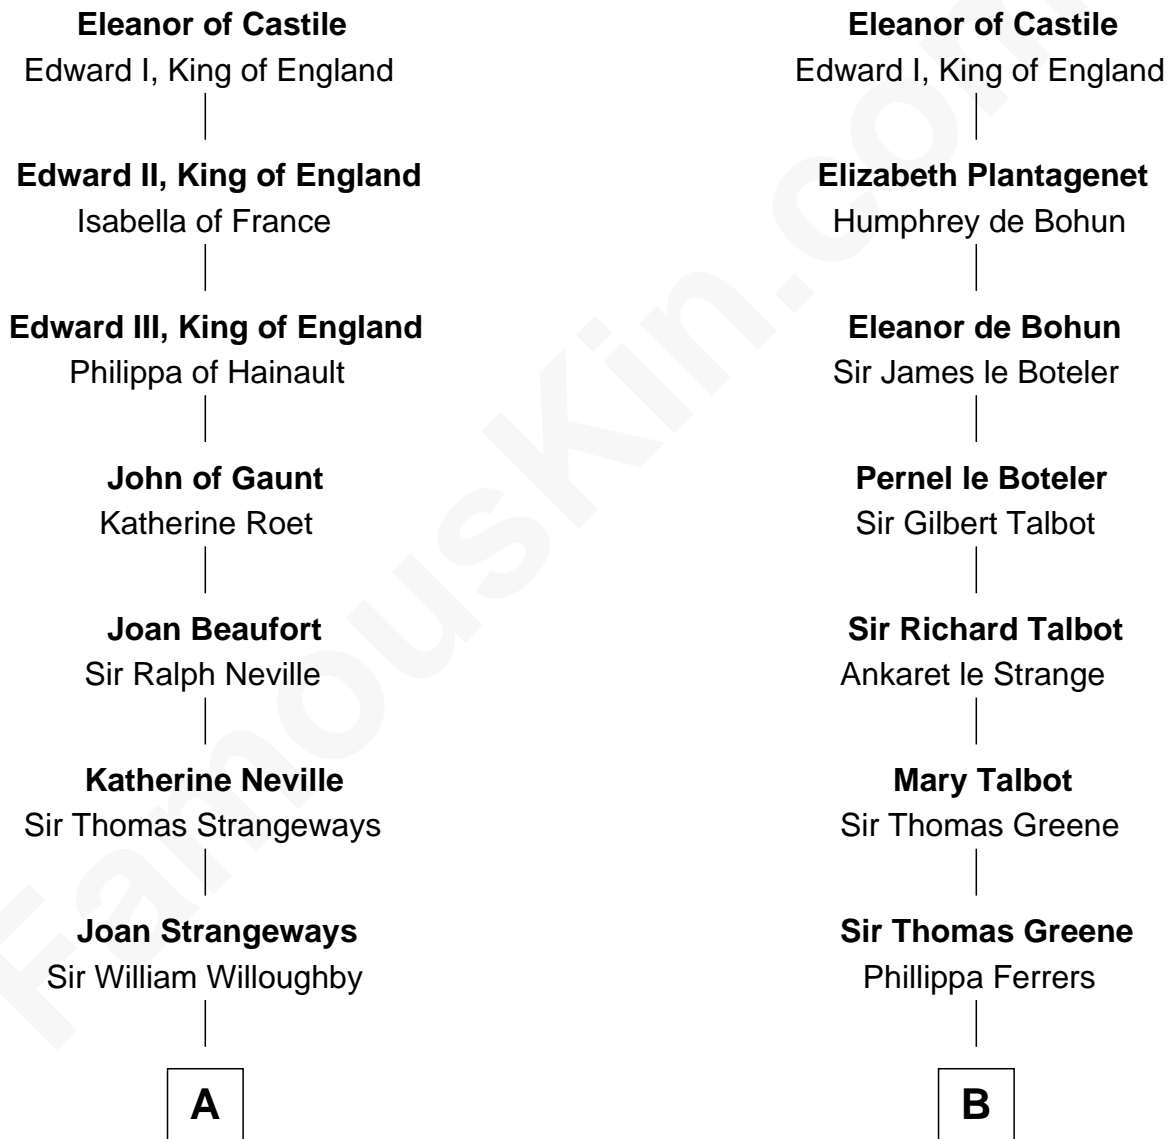

FamousKin.com Relationship Chart of

Dick Clark

Radio and TV Host

21st cousin of

Shanghai Pierce

Texas Cattleman

Ferdinand III, King of Castile

Joanna of Ponthieu

Ambless Wilbore
Nathaniel Stoddard

Susanna Stoddard
Isaac Pearce

Jonathan D. Pearce
Hanna Phillips Head

Shanghai Pierce
Texas Cattleman