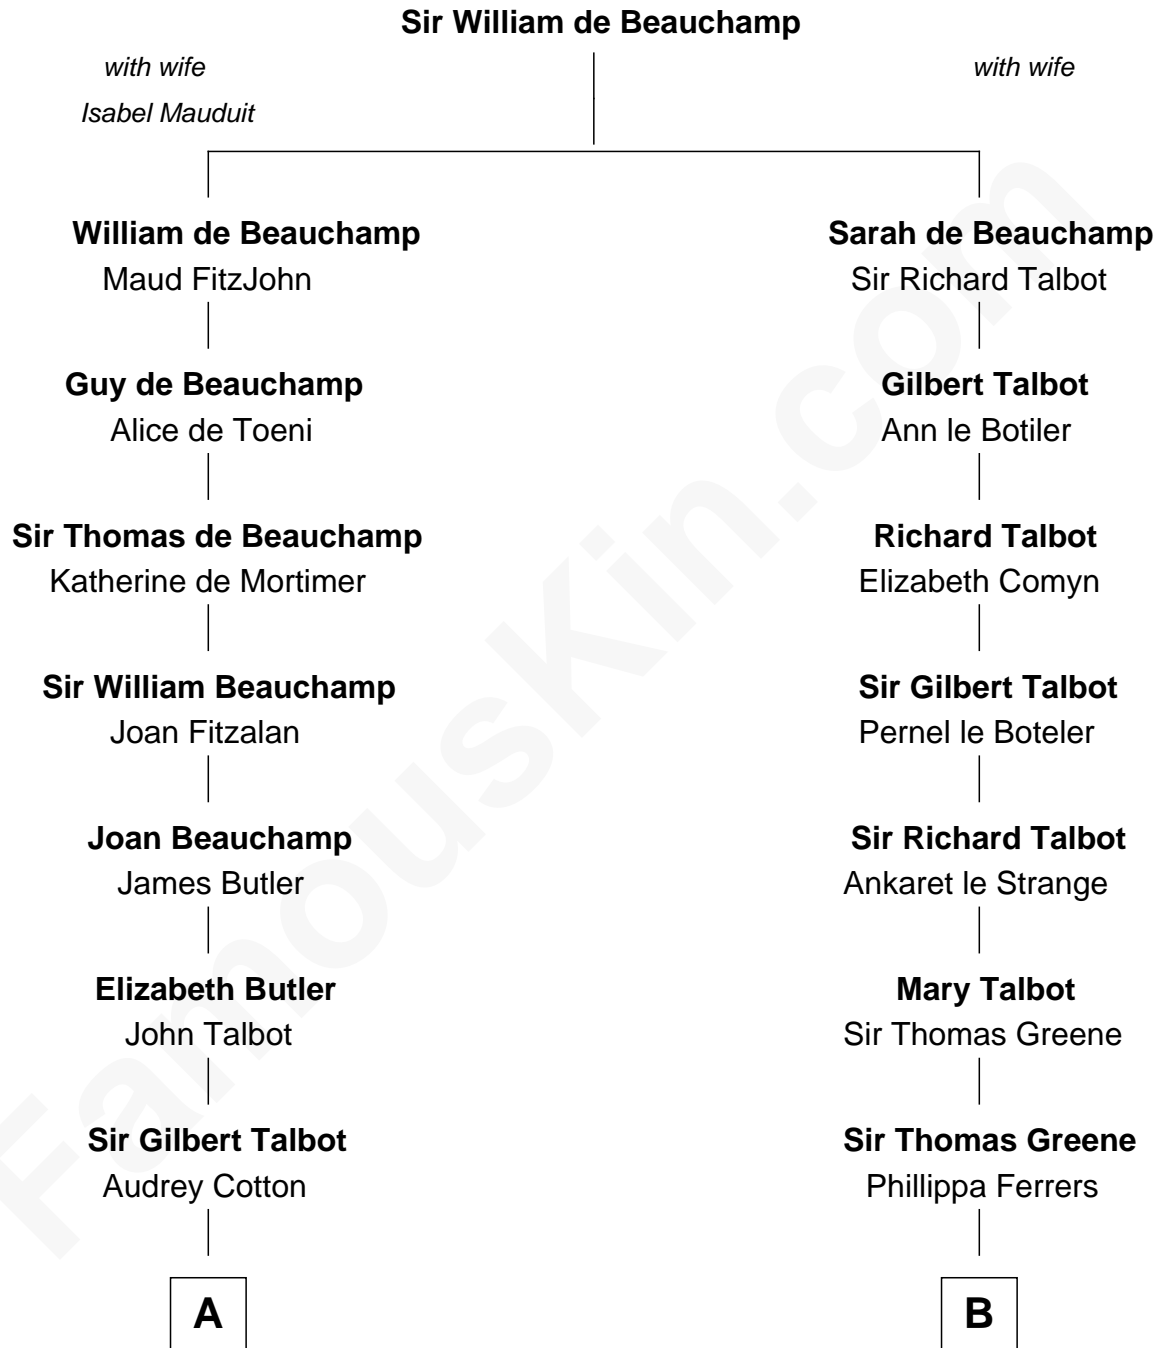

FamousKin.com Relationship Chart of

Dick Clark

Radio and TV Host

21st cousin of

Shanghai Pierce

Texas Cattleman

C

Julia H. Mudge
George Barnard

George Barnard
Jane Sophia Fuller

Charles Fuller Barnard
Anna May Aldridge

Julia Fuller Barnard
Richard Augustus Clark

Dick Clark
Radio and TV Host

D

Emlin Champlin
Joseph Wilbore

Ambless Wilbore
Nathaniel Stoddard

Susanna Stoddard
Isaac Pearce

Jonathan D. Pearce
Hanna Phillips Head

Shanghai Pierce
Texas Cattleman