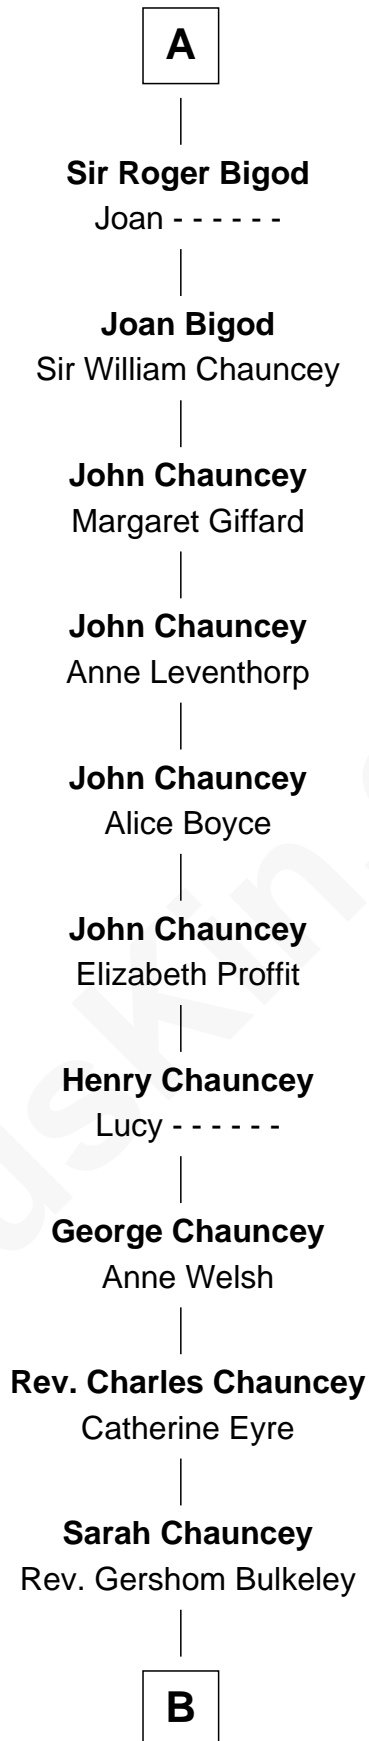

# FamousKin.com Relationship Chart of

**Dick Clark**

*Radio and TV Host*

24th Great-grandson of

**William the Conqueror**

*King of England*

**William the Conqueror**

Matilda of Flanders

**Henry I, King of England**

**Robert of Gloucester**

Mabel FitzHamon

**Maud of Gloucester**

Sir Ranulf de Gernons

**Hugh de Kevelioc**

Bertrade de Montfort

**Agnes of Chester**

Sir William de Ferrers

**Bertha de Ferrers**

Sir Ralph le Bigod

**Sir John Bigod**

Isabel -----

**A**

**B**

**Dorothy Bulkeley**

George Barnard

**George Barnard**

Jane Sophia Fuller

**Charles Fuller Barnard**

Anna May Aldridge

**Julia Fuller Barnard**

Richard Augustus Clark

**Dick Clark**