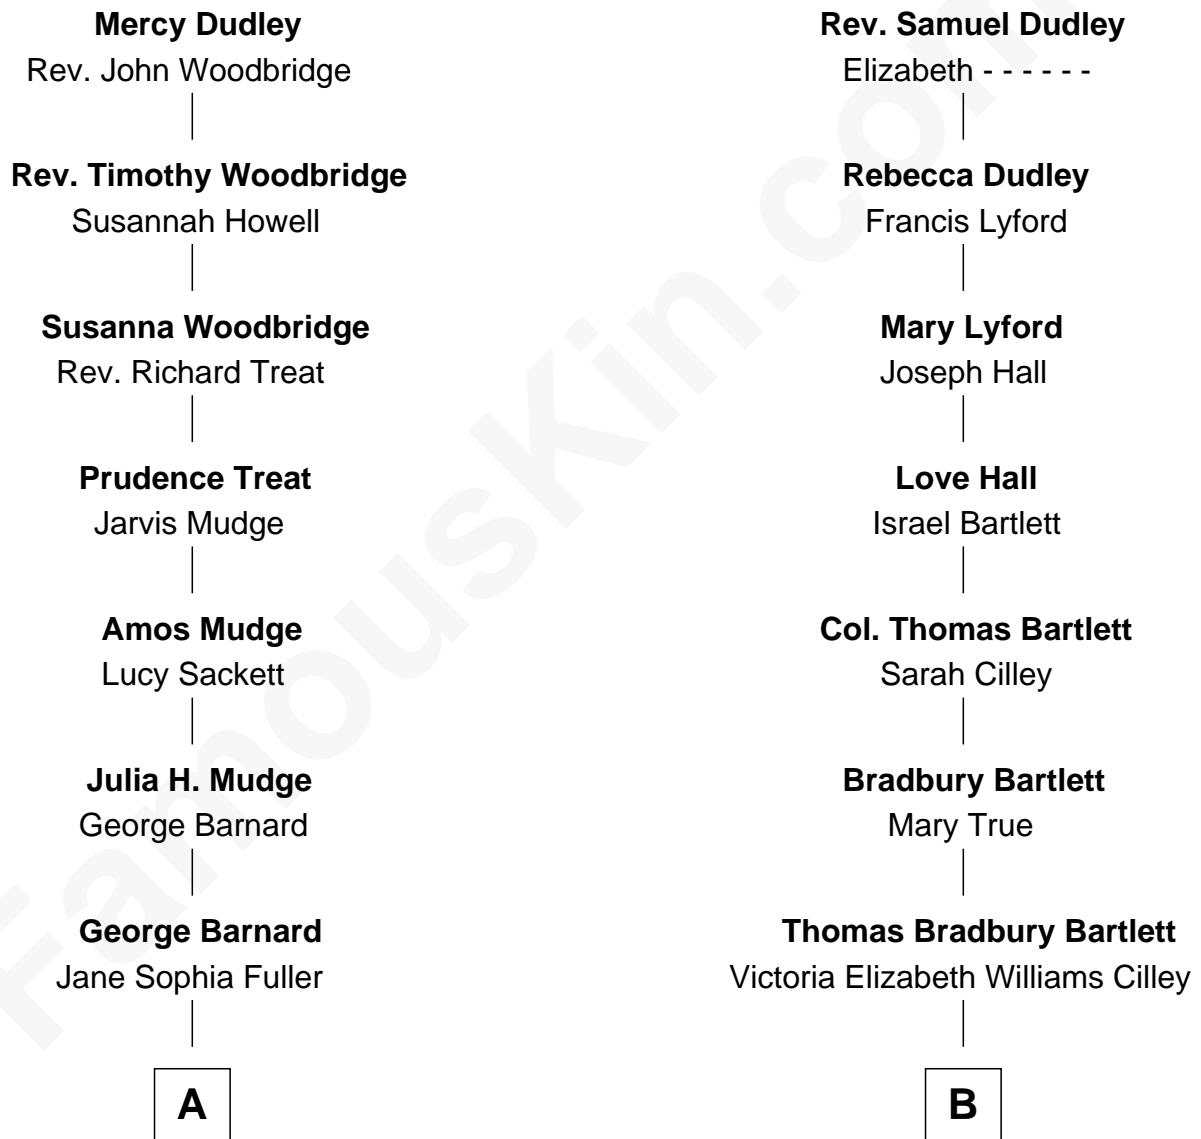

FamousKin.com Relationship Chart of

Dick Clark

Radio and TV Host

9th cousin of

Alan Shepard

Mercury and Apollo Astronaut

Gov. Thomas Dudley

Dorothy York

A

Charles Fuller Barnard

Anna May Aldridge

Julia Fuller Barnard

Richard Augustus Clark

Dick Clark

Radio and TV Host

B

Annie Elizabeth Bartlett

Frederick Johnson Shepard

Alan Bartlett Shepard

Pauline Renza Emerson

Alan Shepard

Mercury and Apollo Astronaut

FamousKin.com